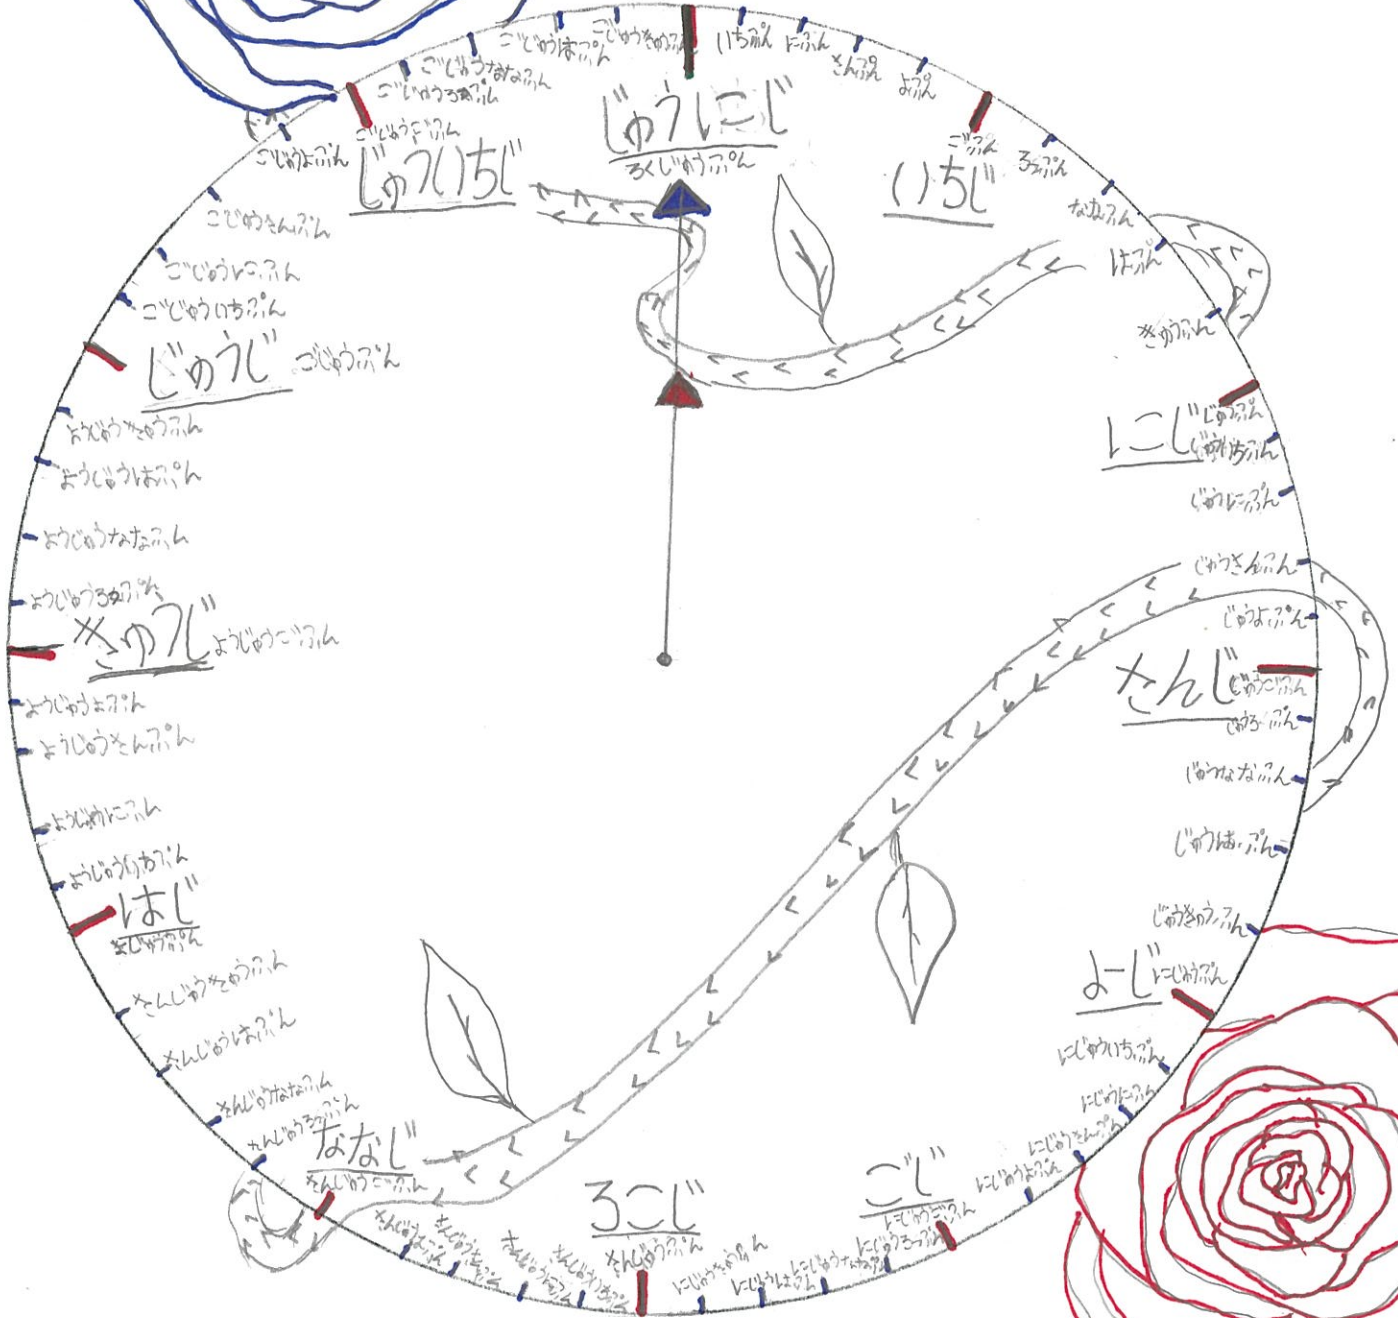

## **Clock face**

DUE ON TEST/QUIZ DAY

Create a clock face containing:

12 hours

60 minutes

All hours must be labeled in hiragana

All minutes must be labeled in hiragana

It must contain color (Maybe color code minutes vs. hours?)

# Clockwork