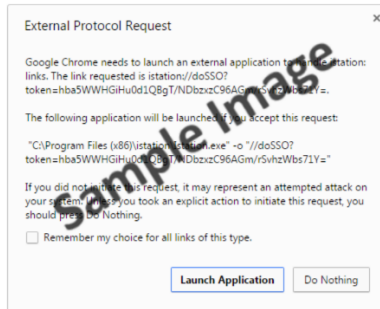

- If Istation fails to open, you will be redirected to a failure to launch page
- If you have not already downloaded the Istation application to your device, you will need to do so by clicking "Download Istation" and selecting the download that is appropriate for your device
- Once Istation is Downloaded you will need to close the page and return to CLEVER then reselect Istation