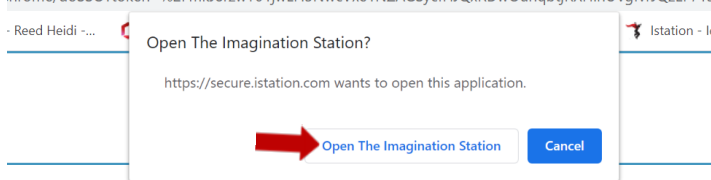

Istation Login from Home for Students

Launching Istation

- A new page and a popup box will open
- In the popup box select "Open the Imagination Station"

Launch Failed! See below for more information:

Launching Applications from Chrome

When launching Istation from the Google Chrome browser, you may see a prompt like the sample image on the right asking for your permission to launch the Istation Application.

1. Check "Remember my choice" if you do not want to see this message again.
2. Select "Launch Application" in order to proceed.

[...Read More Details](#)

Have you Downloaded Istation?

Make sure you have installed the [most recent version](#) of the Istation Application in order to use single sign on.

[Download Istation](#)