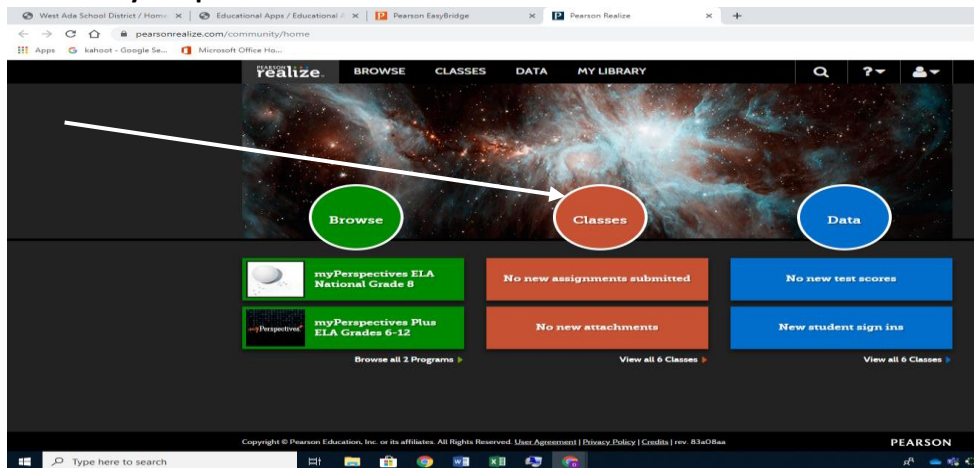

To get to Online textbook:

- West Ada Home page
- Parents and Students tab
- Educational Apps

- Pearson EasyBridge ICON

- Browse myPerspectives ELA National Grade 8

- myPerspectives ELA National Grade 8 online textbook (please note your screen may look slightly different as I am using my teacher log in)

- INTERACTIVE STUDENT EDITION

Students will either have work assigned, that will show up in classes, or you can search for the text you are looking for.