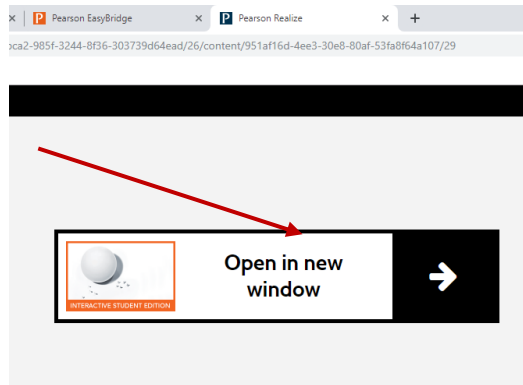

- INTERACTIVE STUDENT EDITION