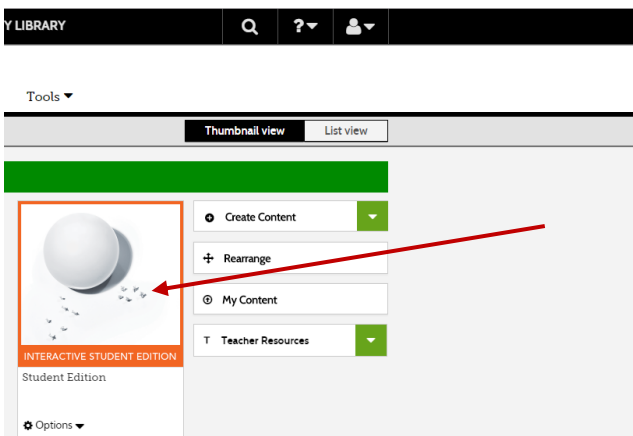

To get to Online textbook:

- West Ada Home page
- Parents and Students tab
- Educational Apps

- Pearson EasyBridge ICON

- Browse myPerspectives ELA National Grade 8

- myPerspectives ELA National Grade 8 online textbook (please note your screen may look slightly different as I am using my teacher log in)

- INTERACTIVE STUDENT EDITION

Students will either have work assigned, that will show up in classes, or you can search for the text you are looking for.