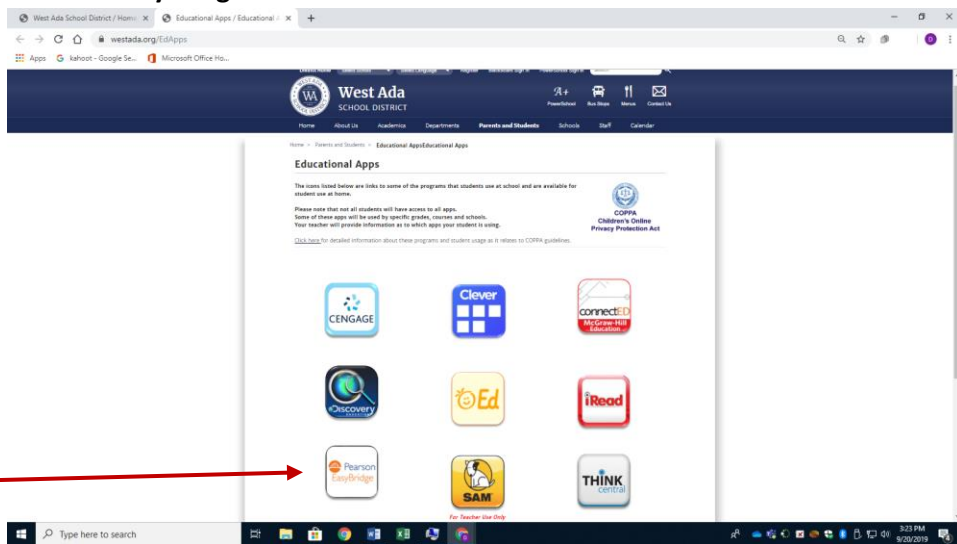

To get to Online textbook:

- West Ada Home page
- Parents and Students tab
- Educational Apps

- Pearson EasyBridge ICON

- Browse myPerspectives ELA National Grade 8

- myPerspectives ELA National Grade 8 online textbook (please note your screen may look slightly different as I am using my teacher log in)