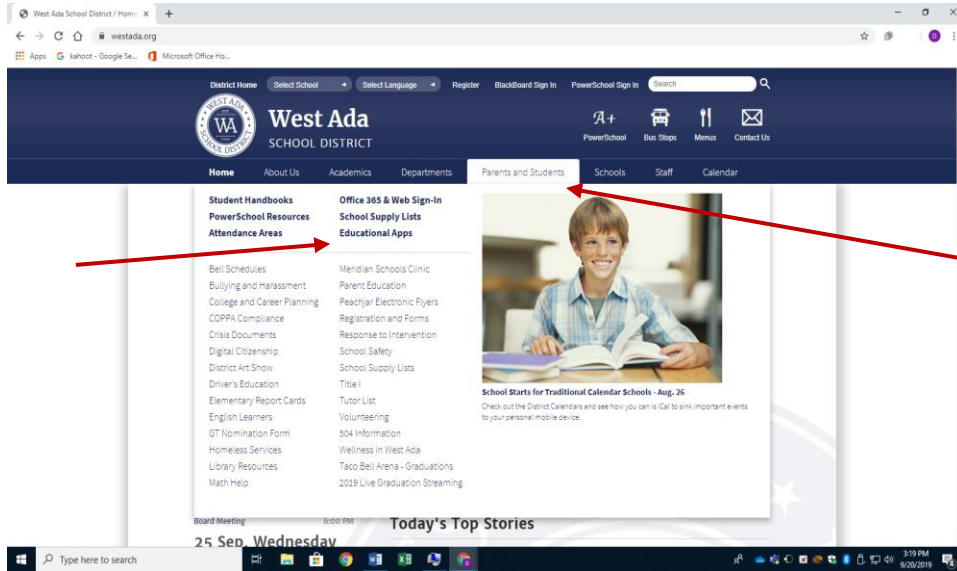

To get to Online textbook:

- West Ada Home page
- Parents and Students tab
- Educational Apps

- Pearson EasyBridge ICON

- Browse myPerspectives ELA National Grade 8

- myPerspectives ELA National Grade 8 online textbook (please note your screen may look slightly different as I am using my teacher log in)