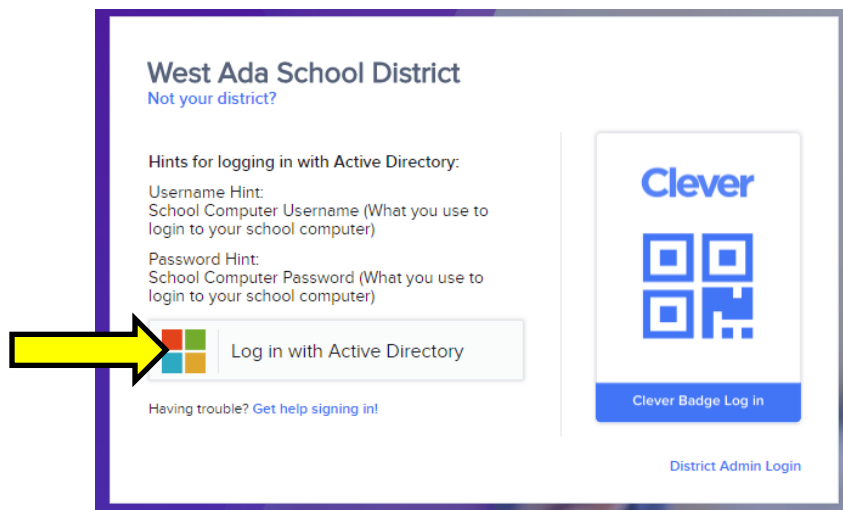

4. Student Logs in with school username and password
5. Click on **Naviance** App
6. Welcome to **Naviance!**

Questions?

Email Alyson Townsley (Townsley.alyson@westada.org)