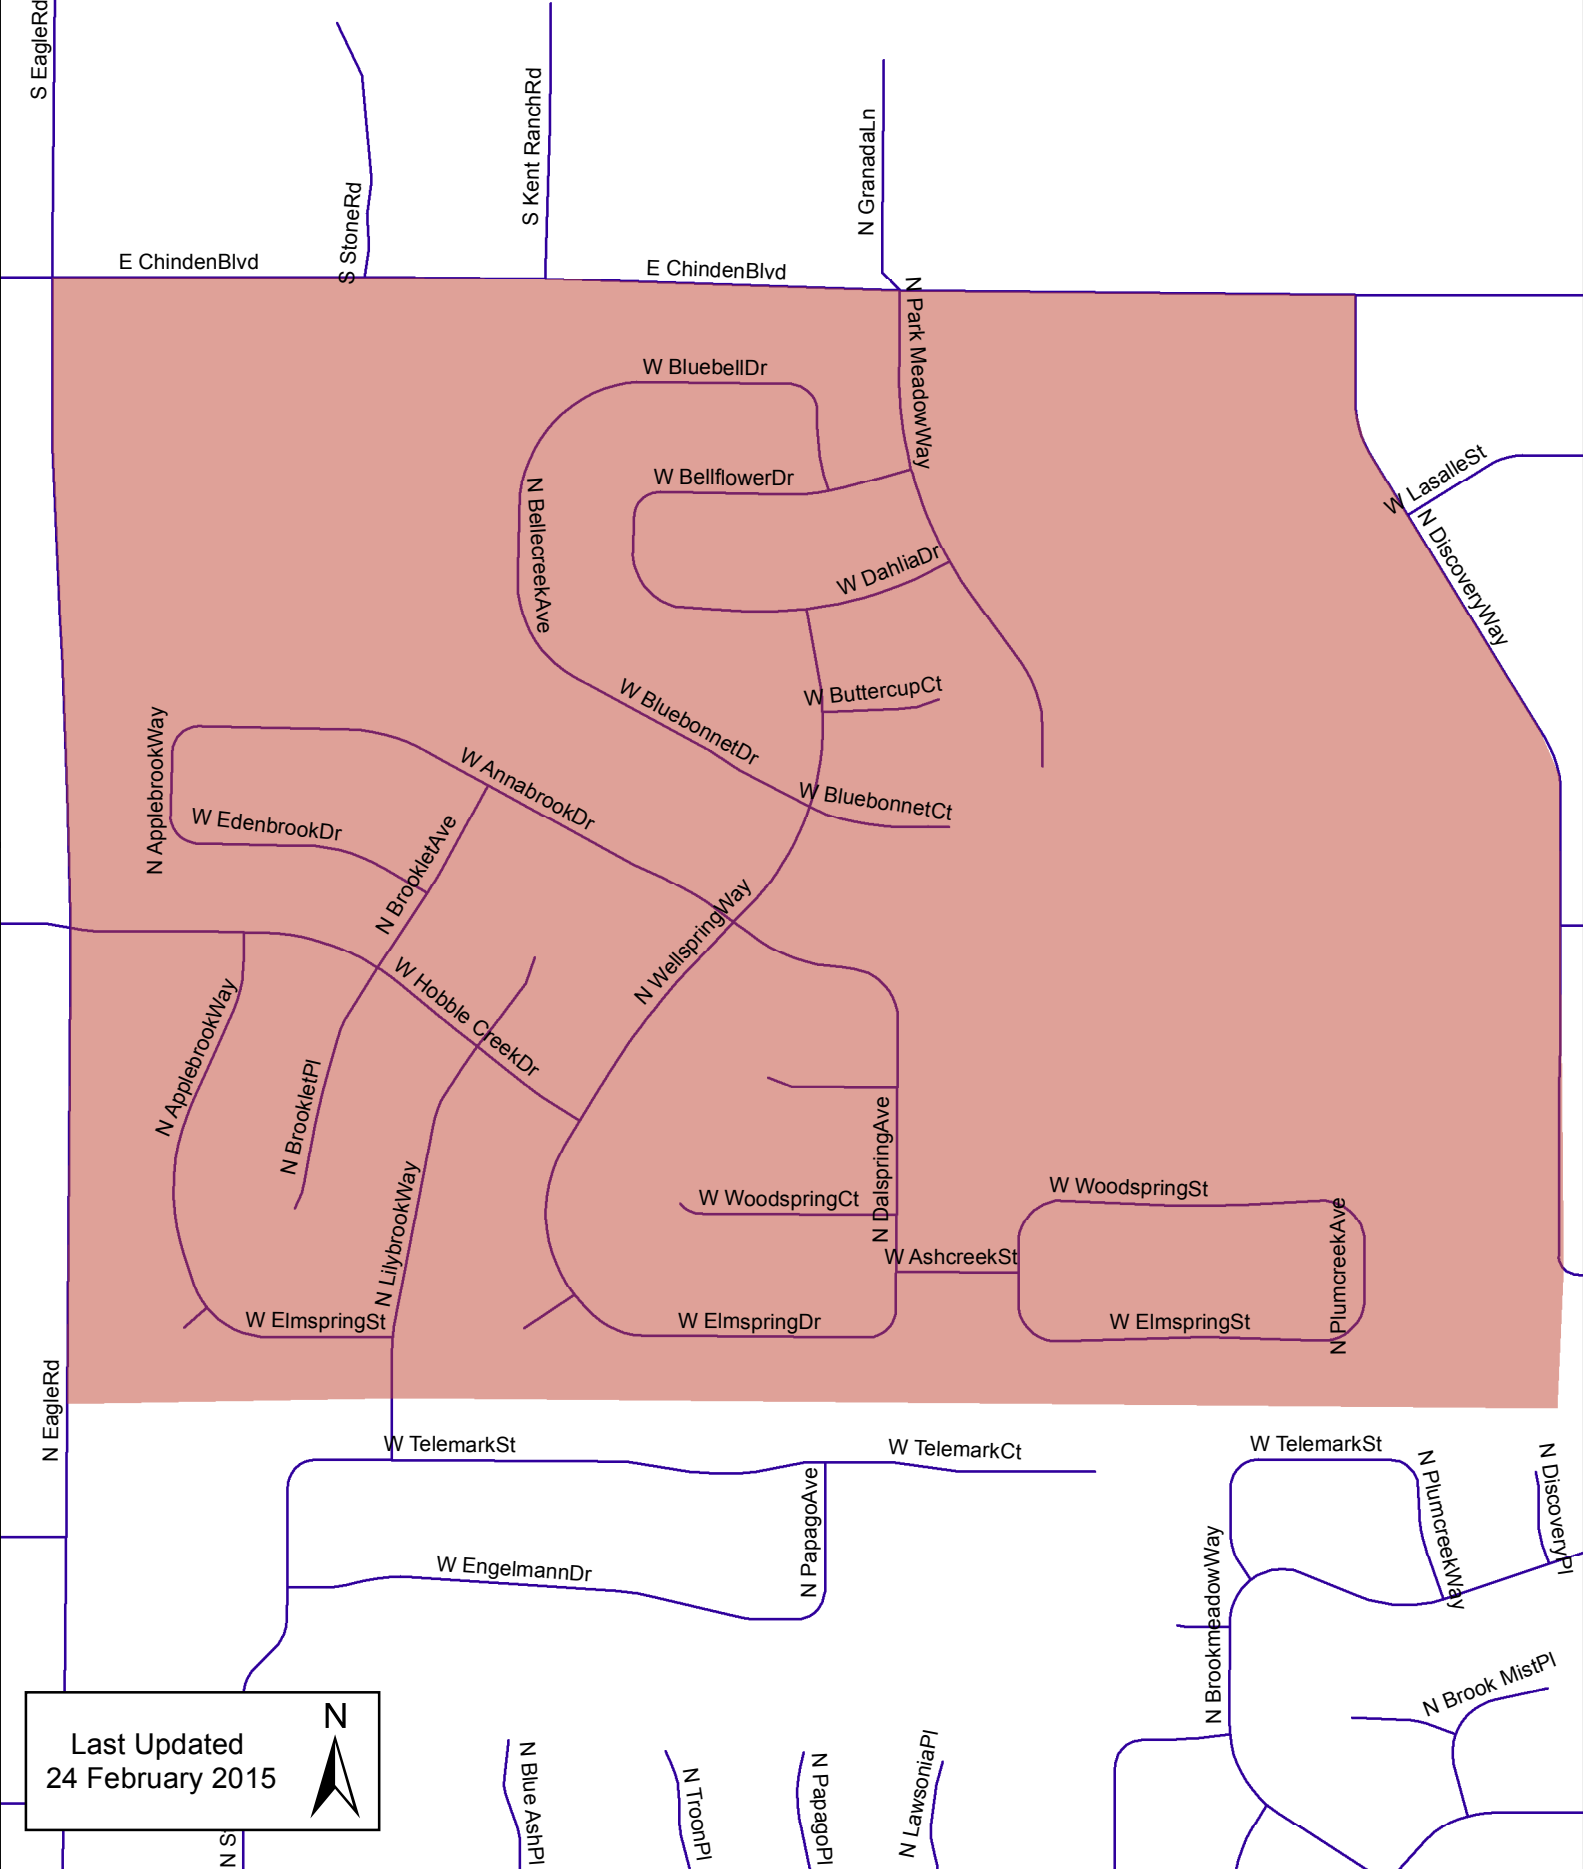

Andrus ES Walk Zone

Last Updated
24 February 2015