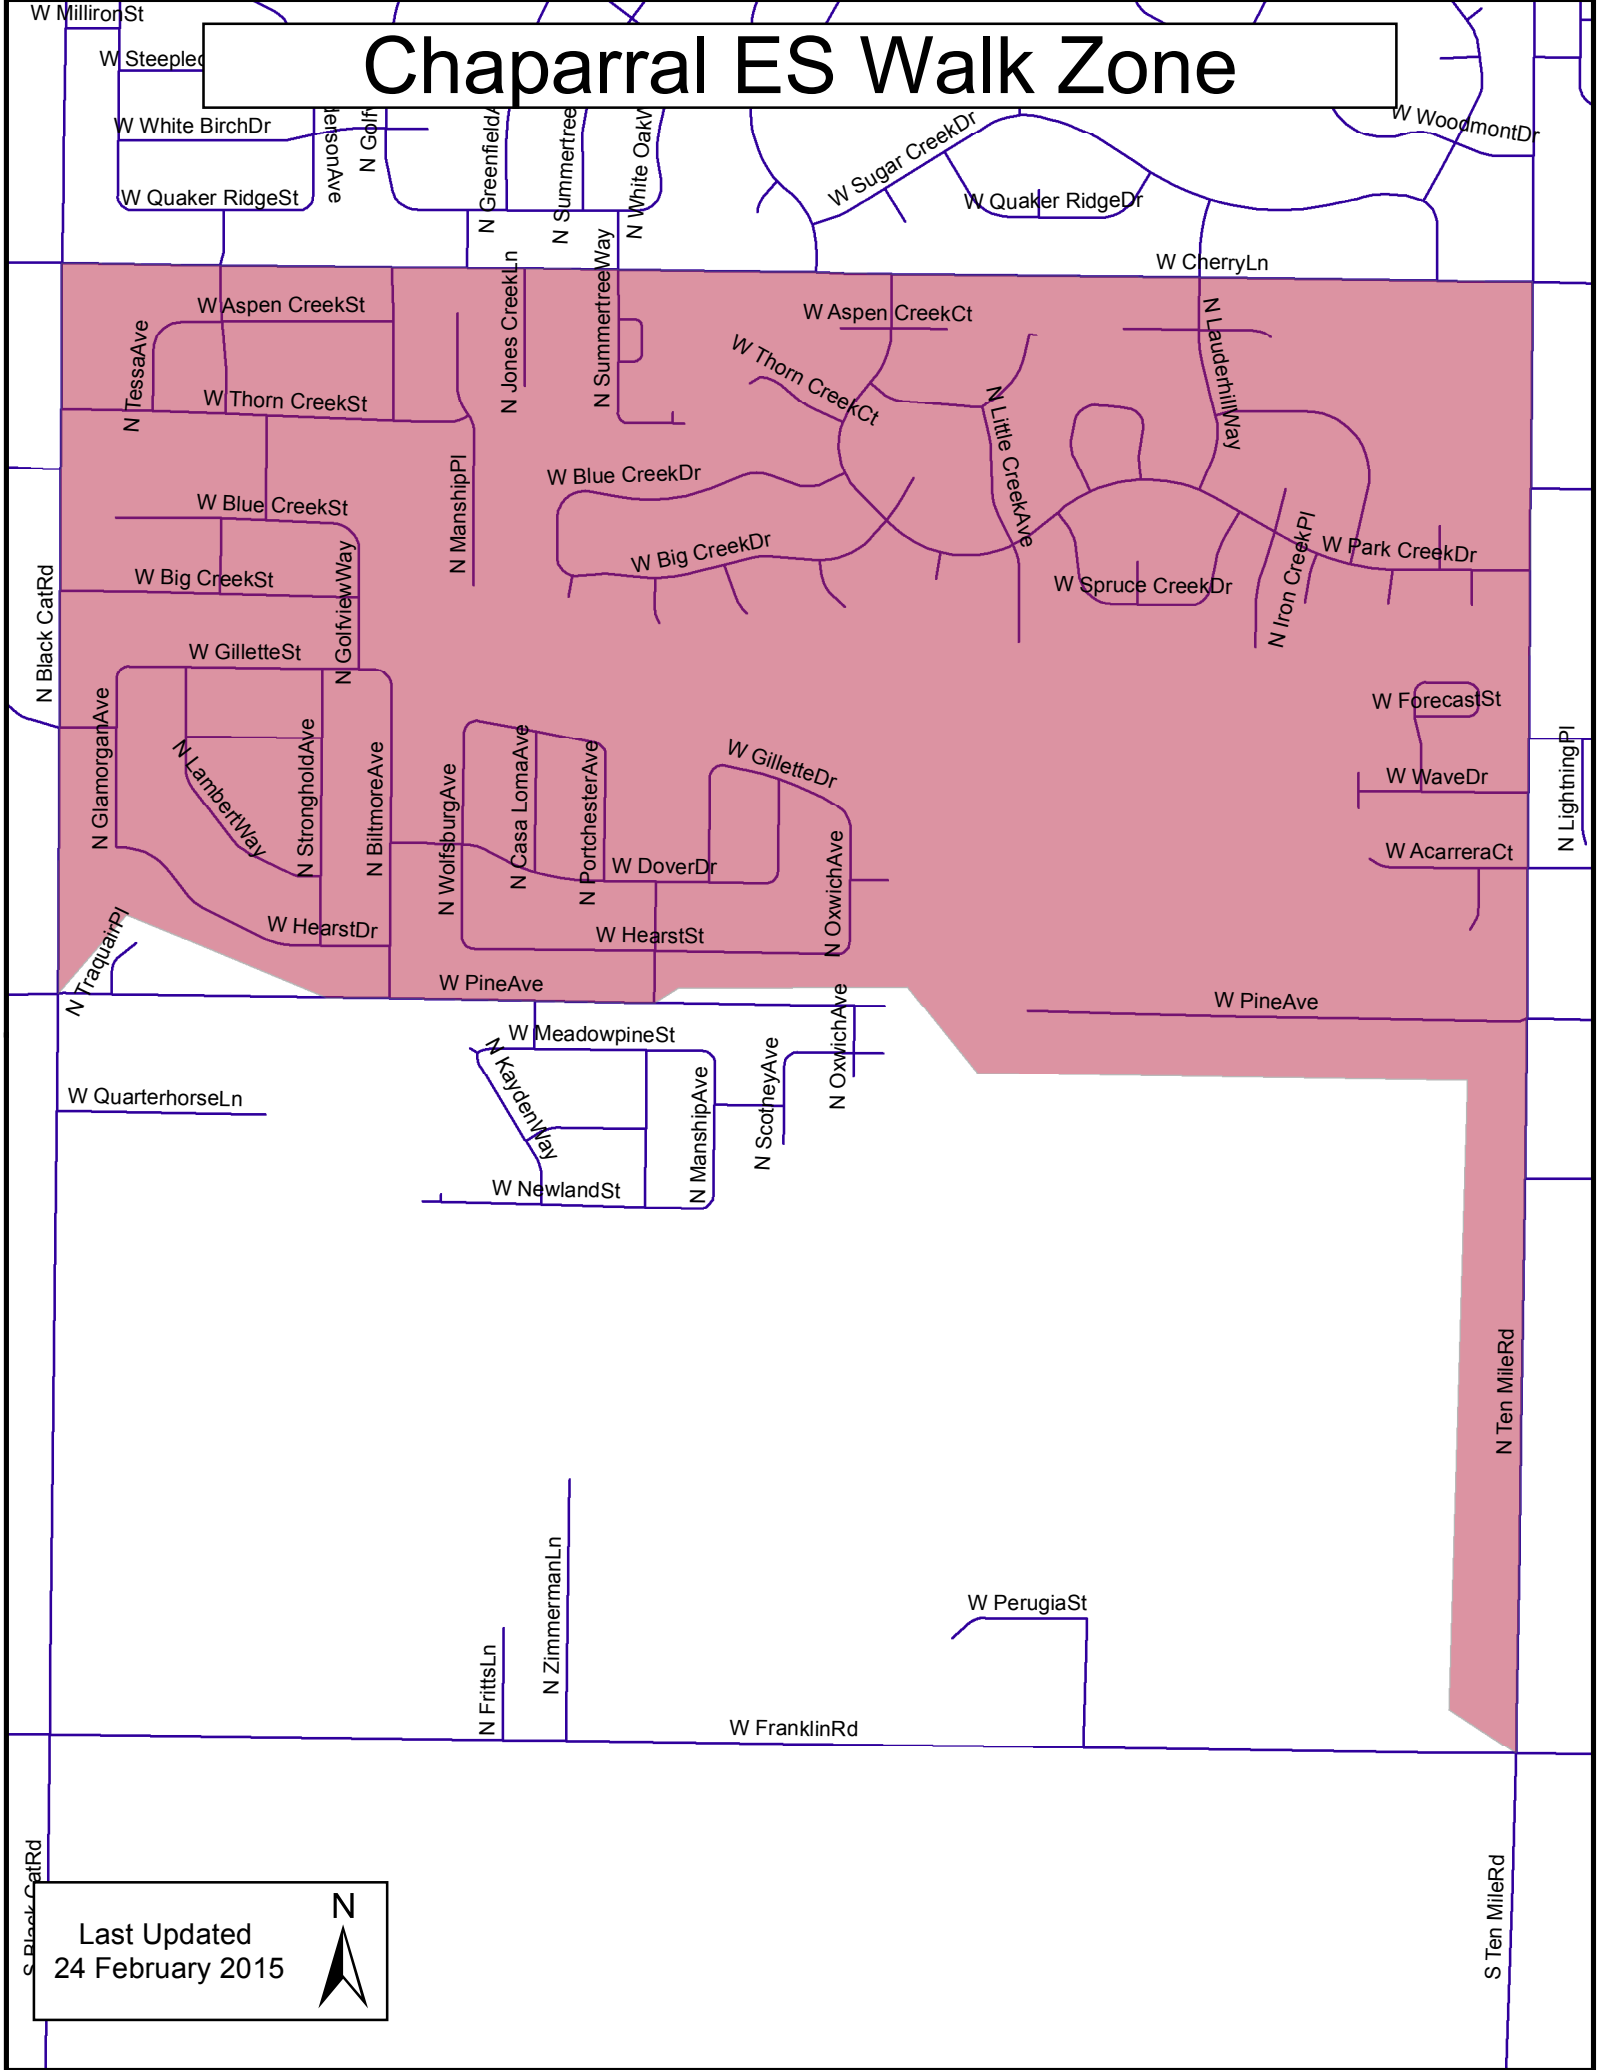

Chaparral ES Walk Zone

Last Updated
24 February 2015

S Ten Mile Rd