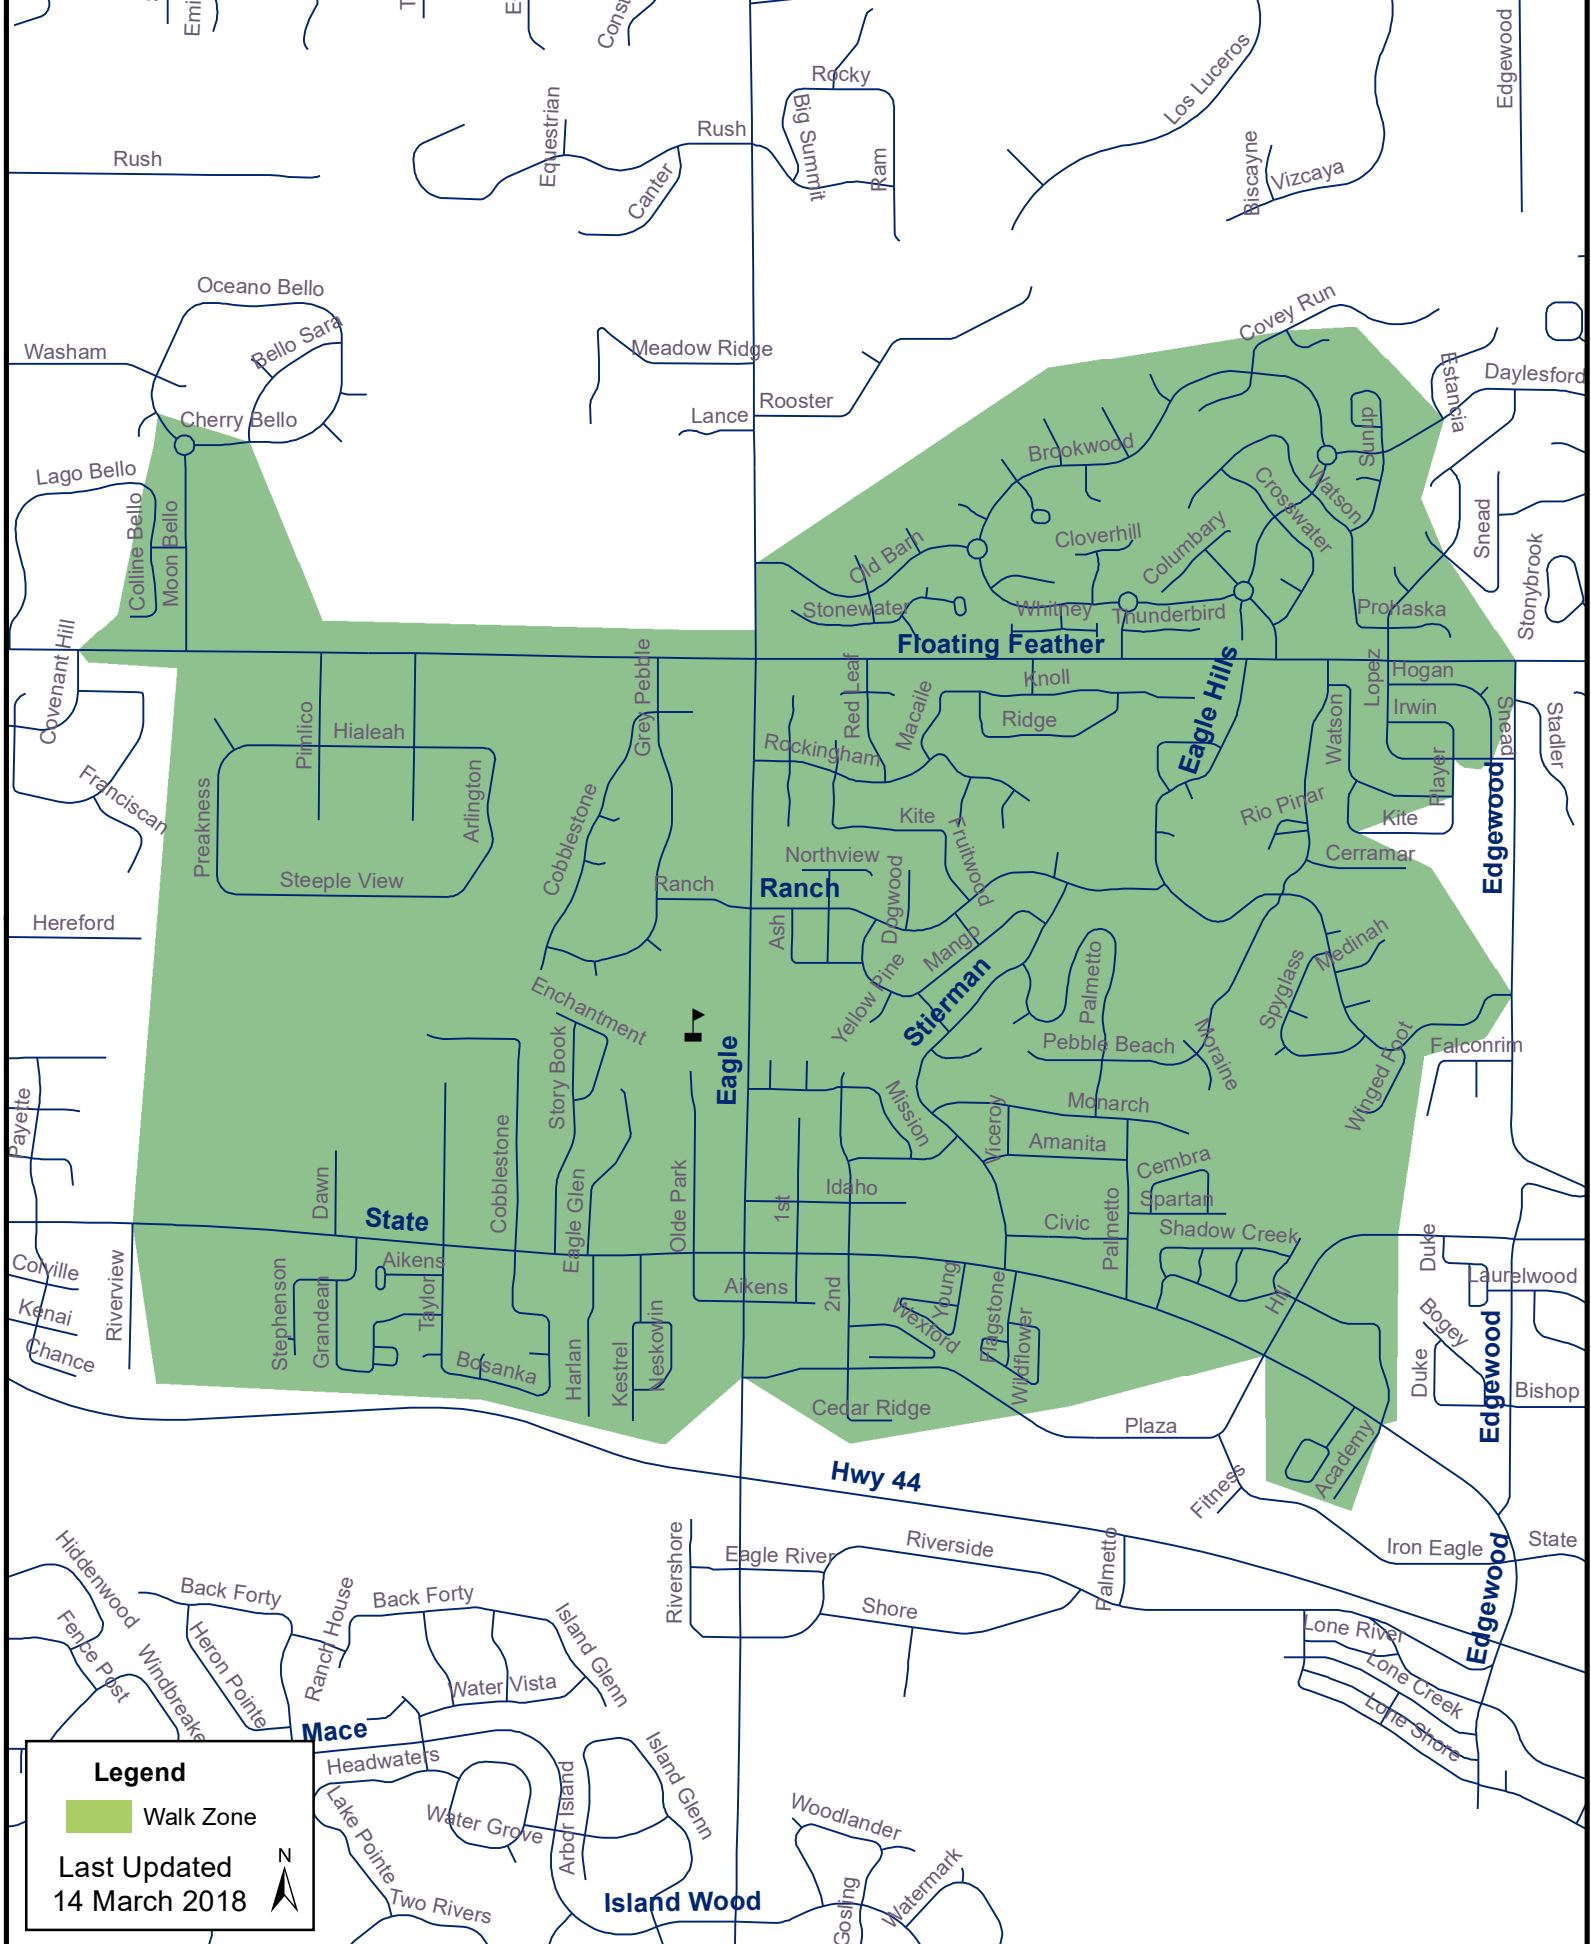

# Eagle ES Walk Zone

**Legend**  
Walk Zone  
Last Updated 14 March 2018