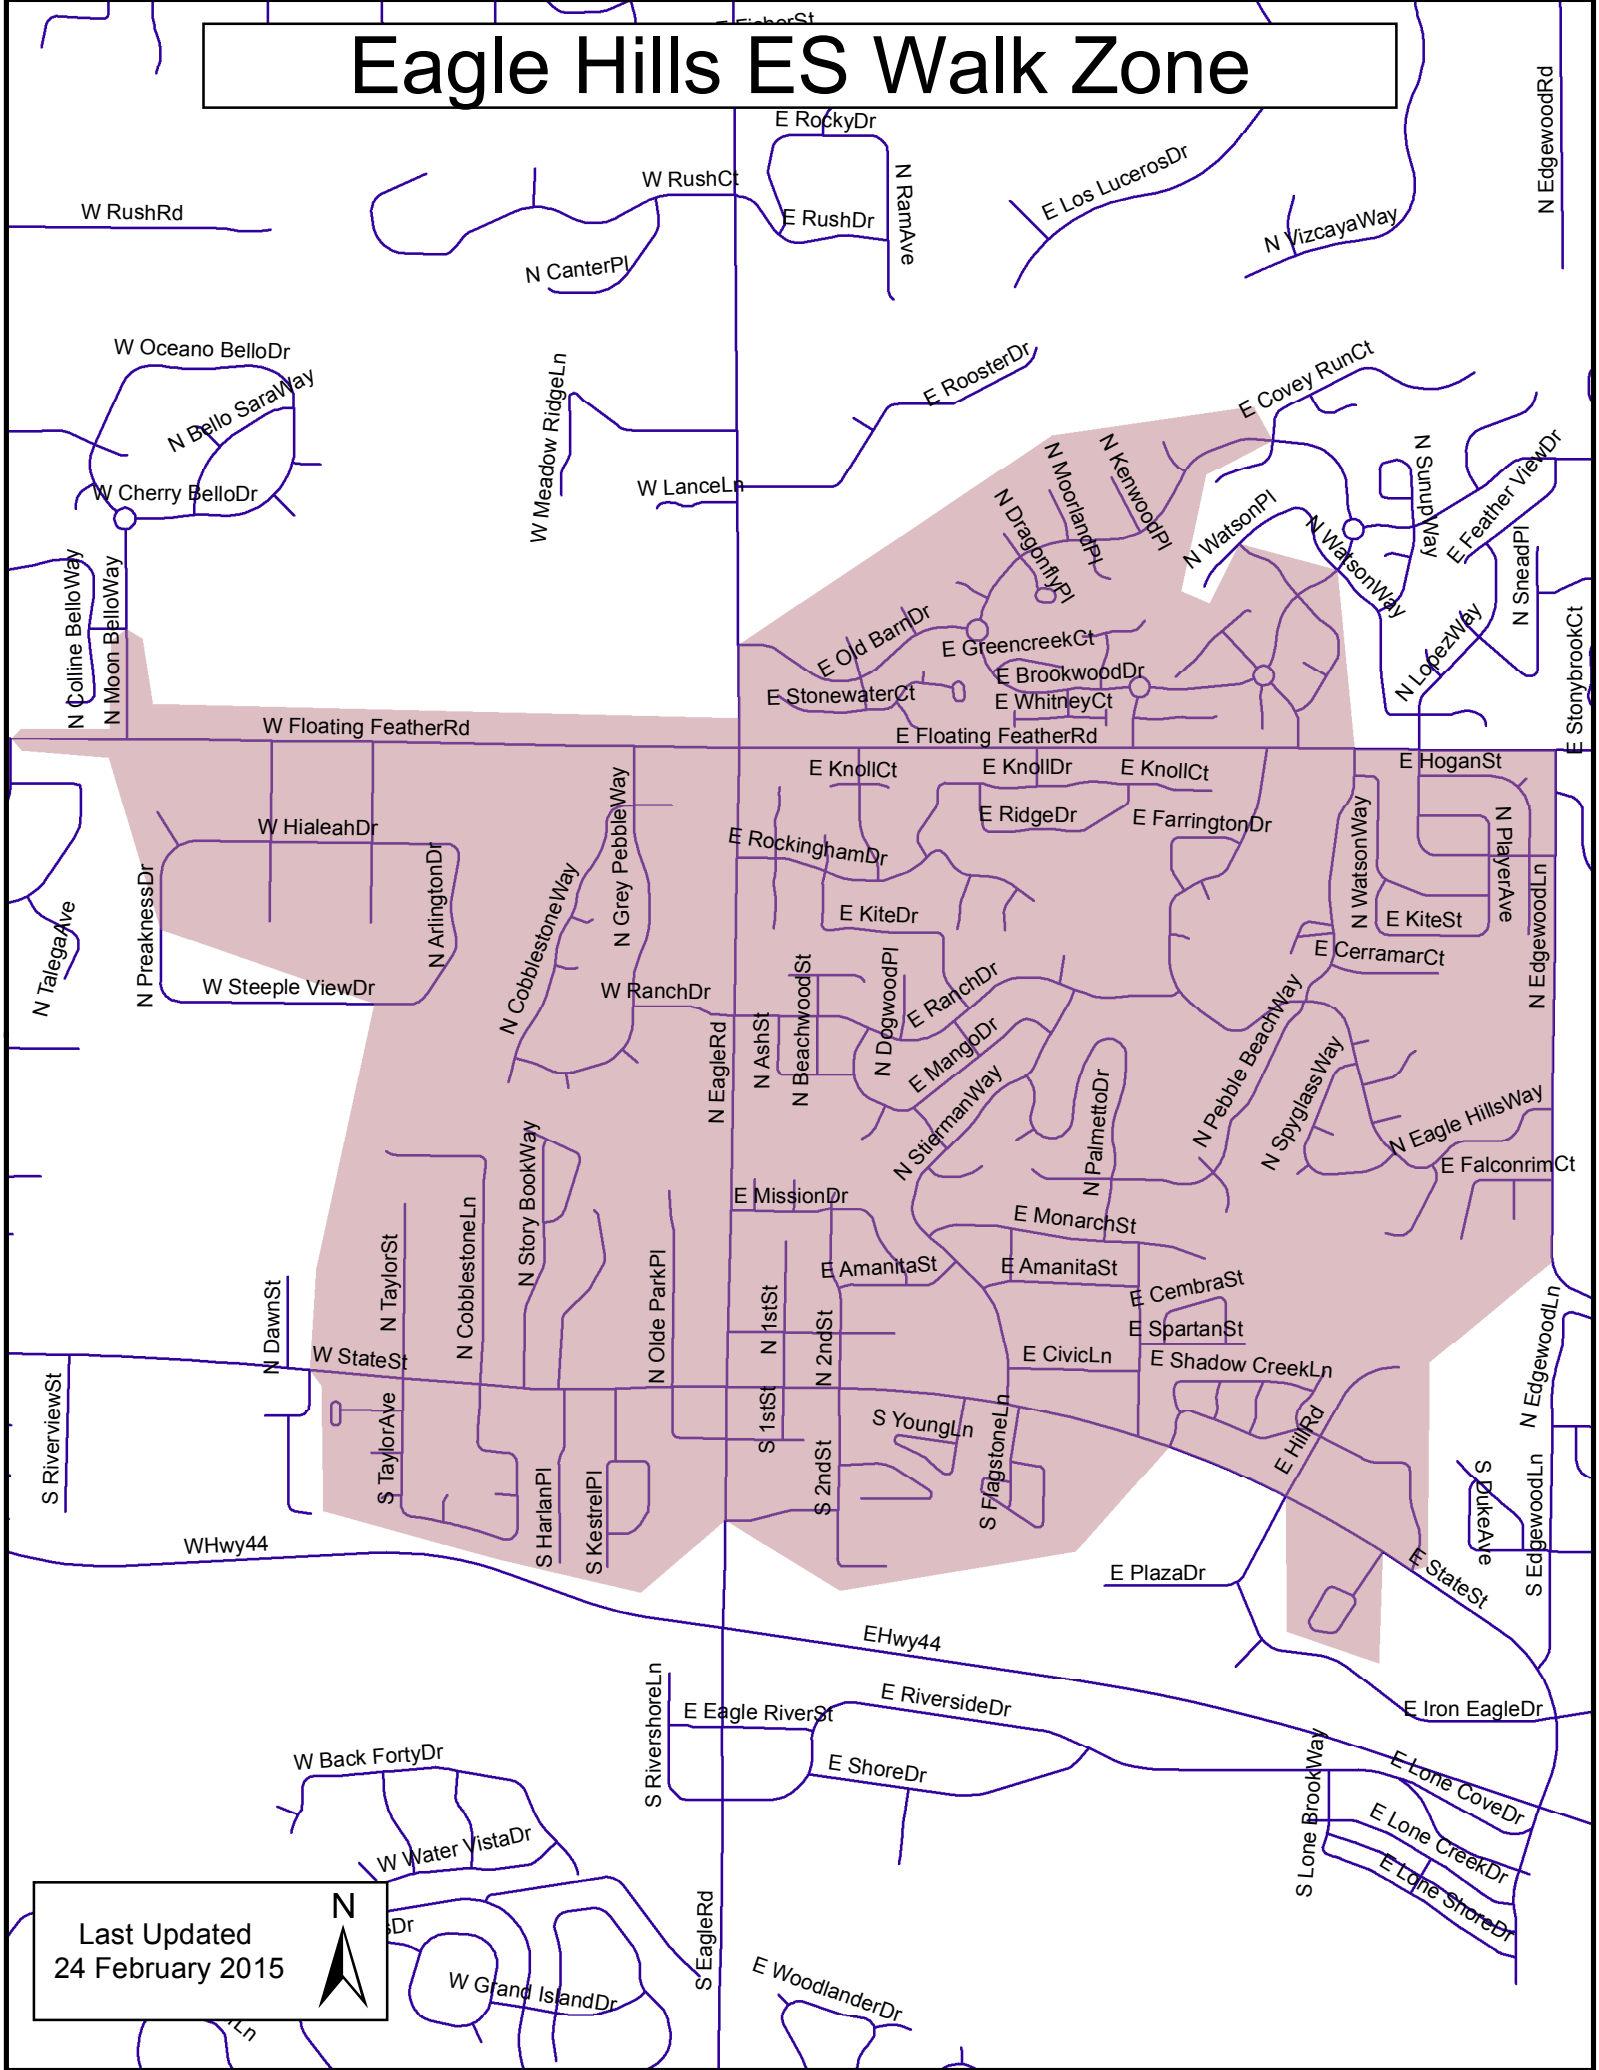

# Eagle Hills ES Walk Zone

Last Updated  
24 February 2015