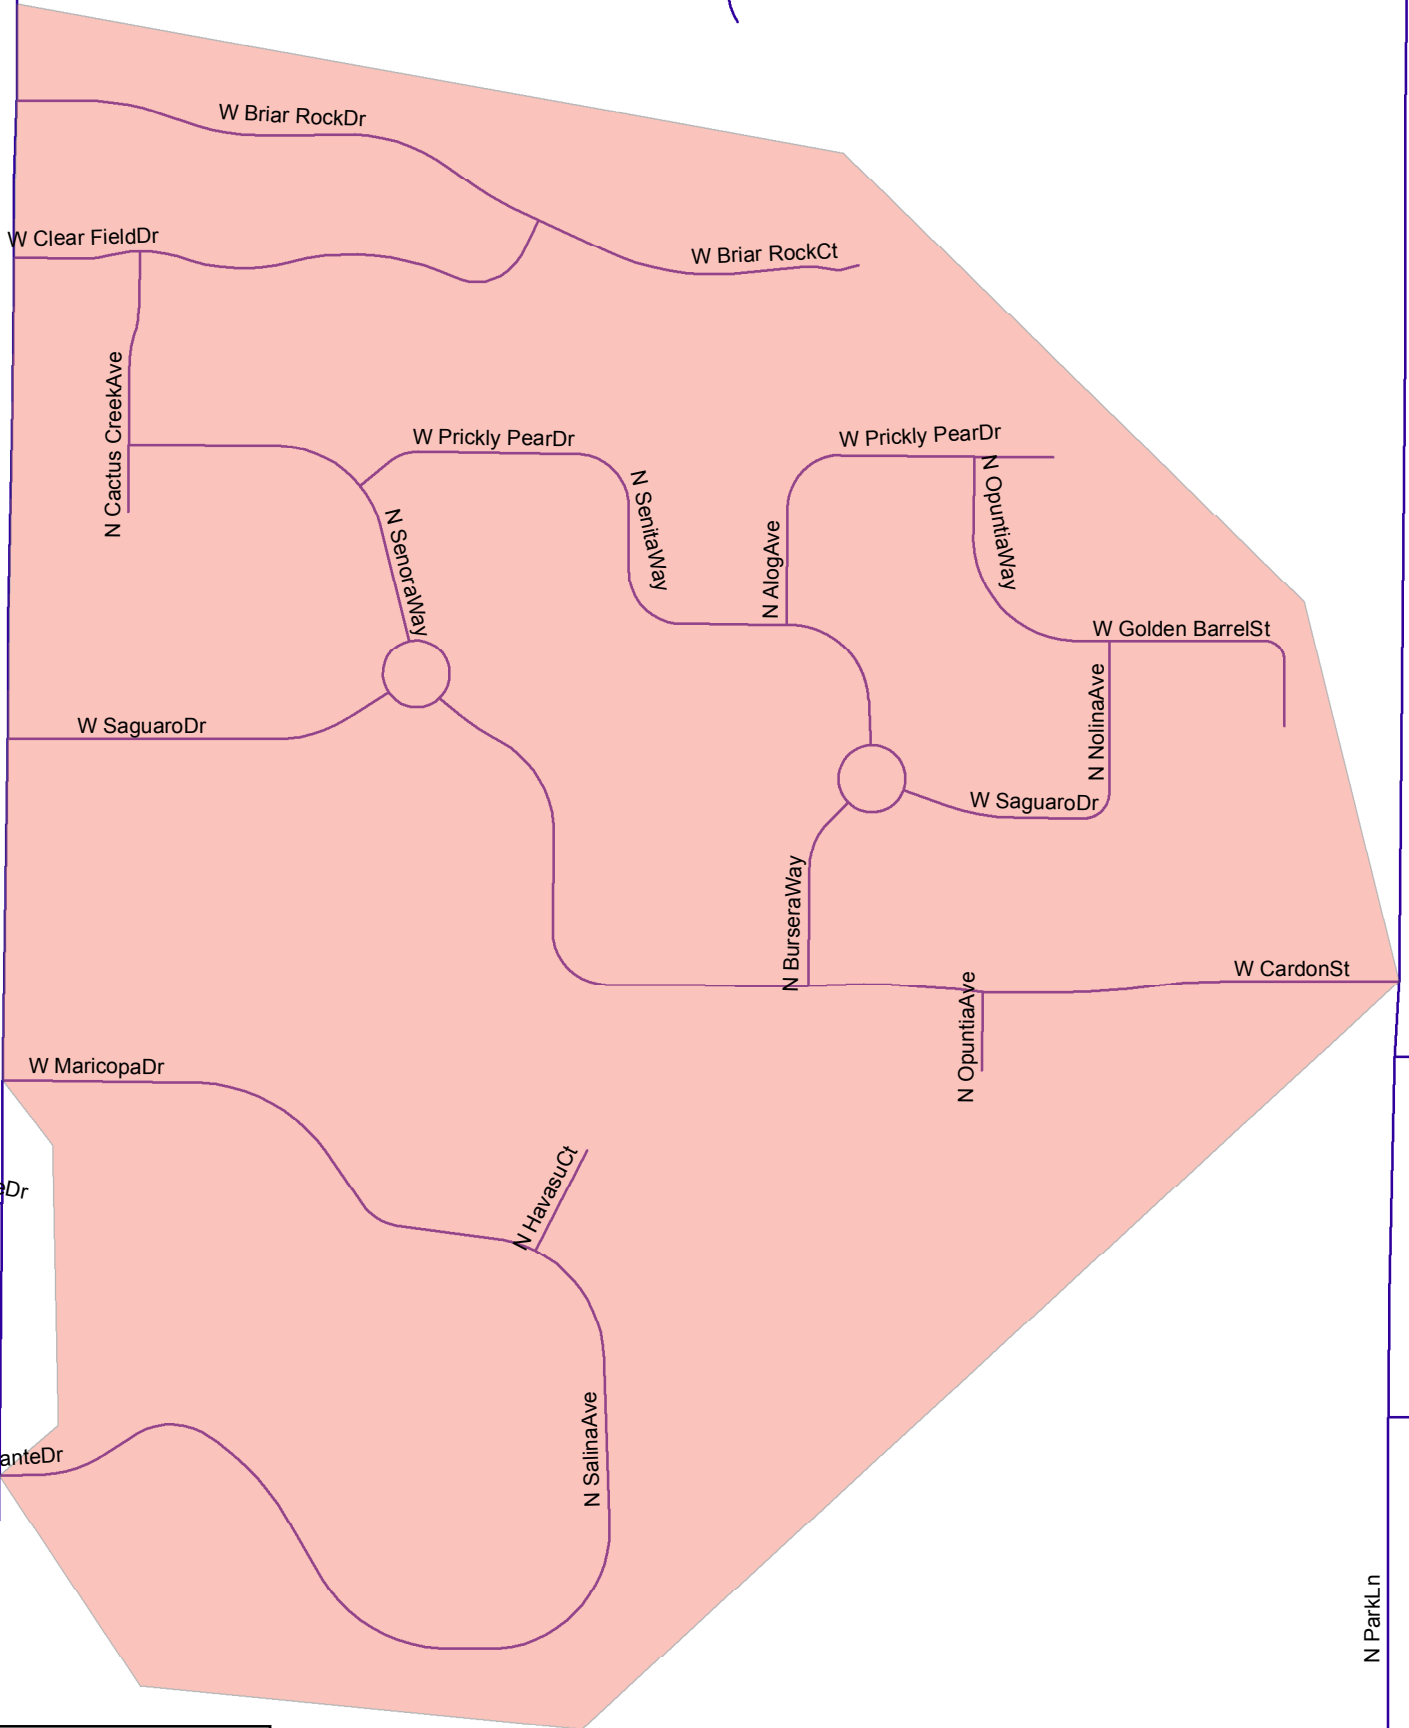

Galileo ES Walk Zone

N

Last Updated
24 February 2015