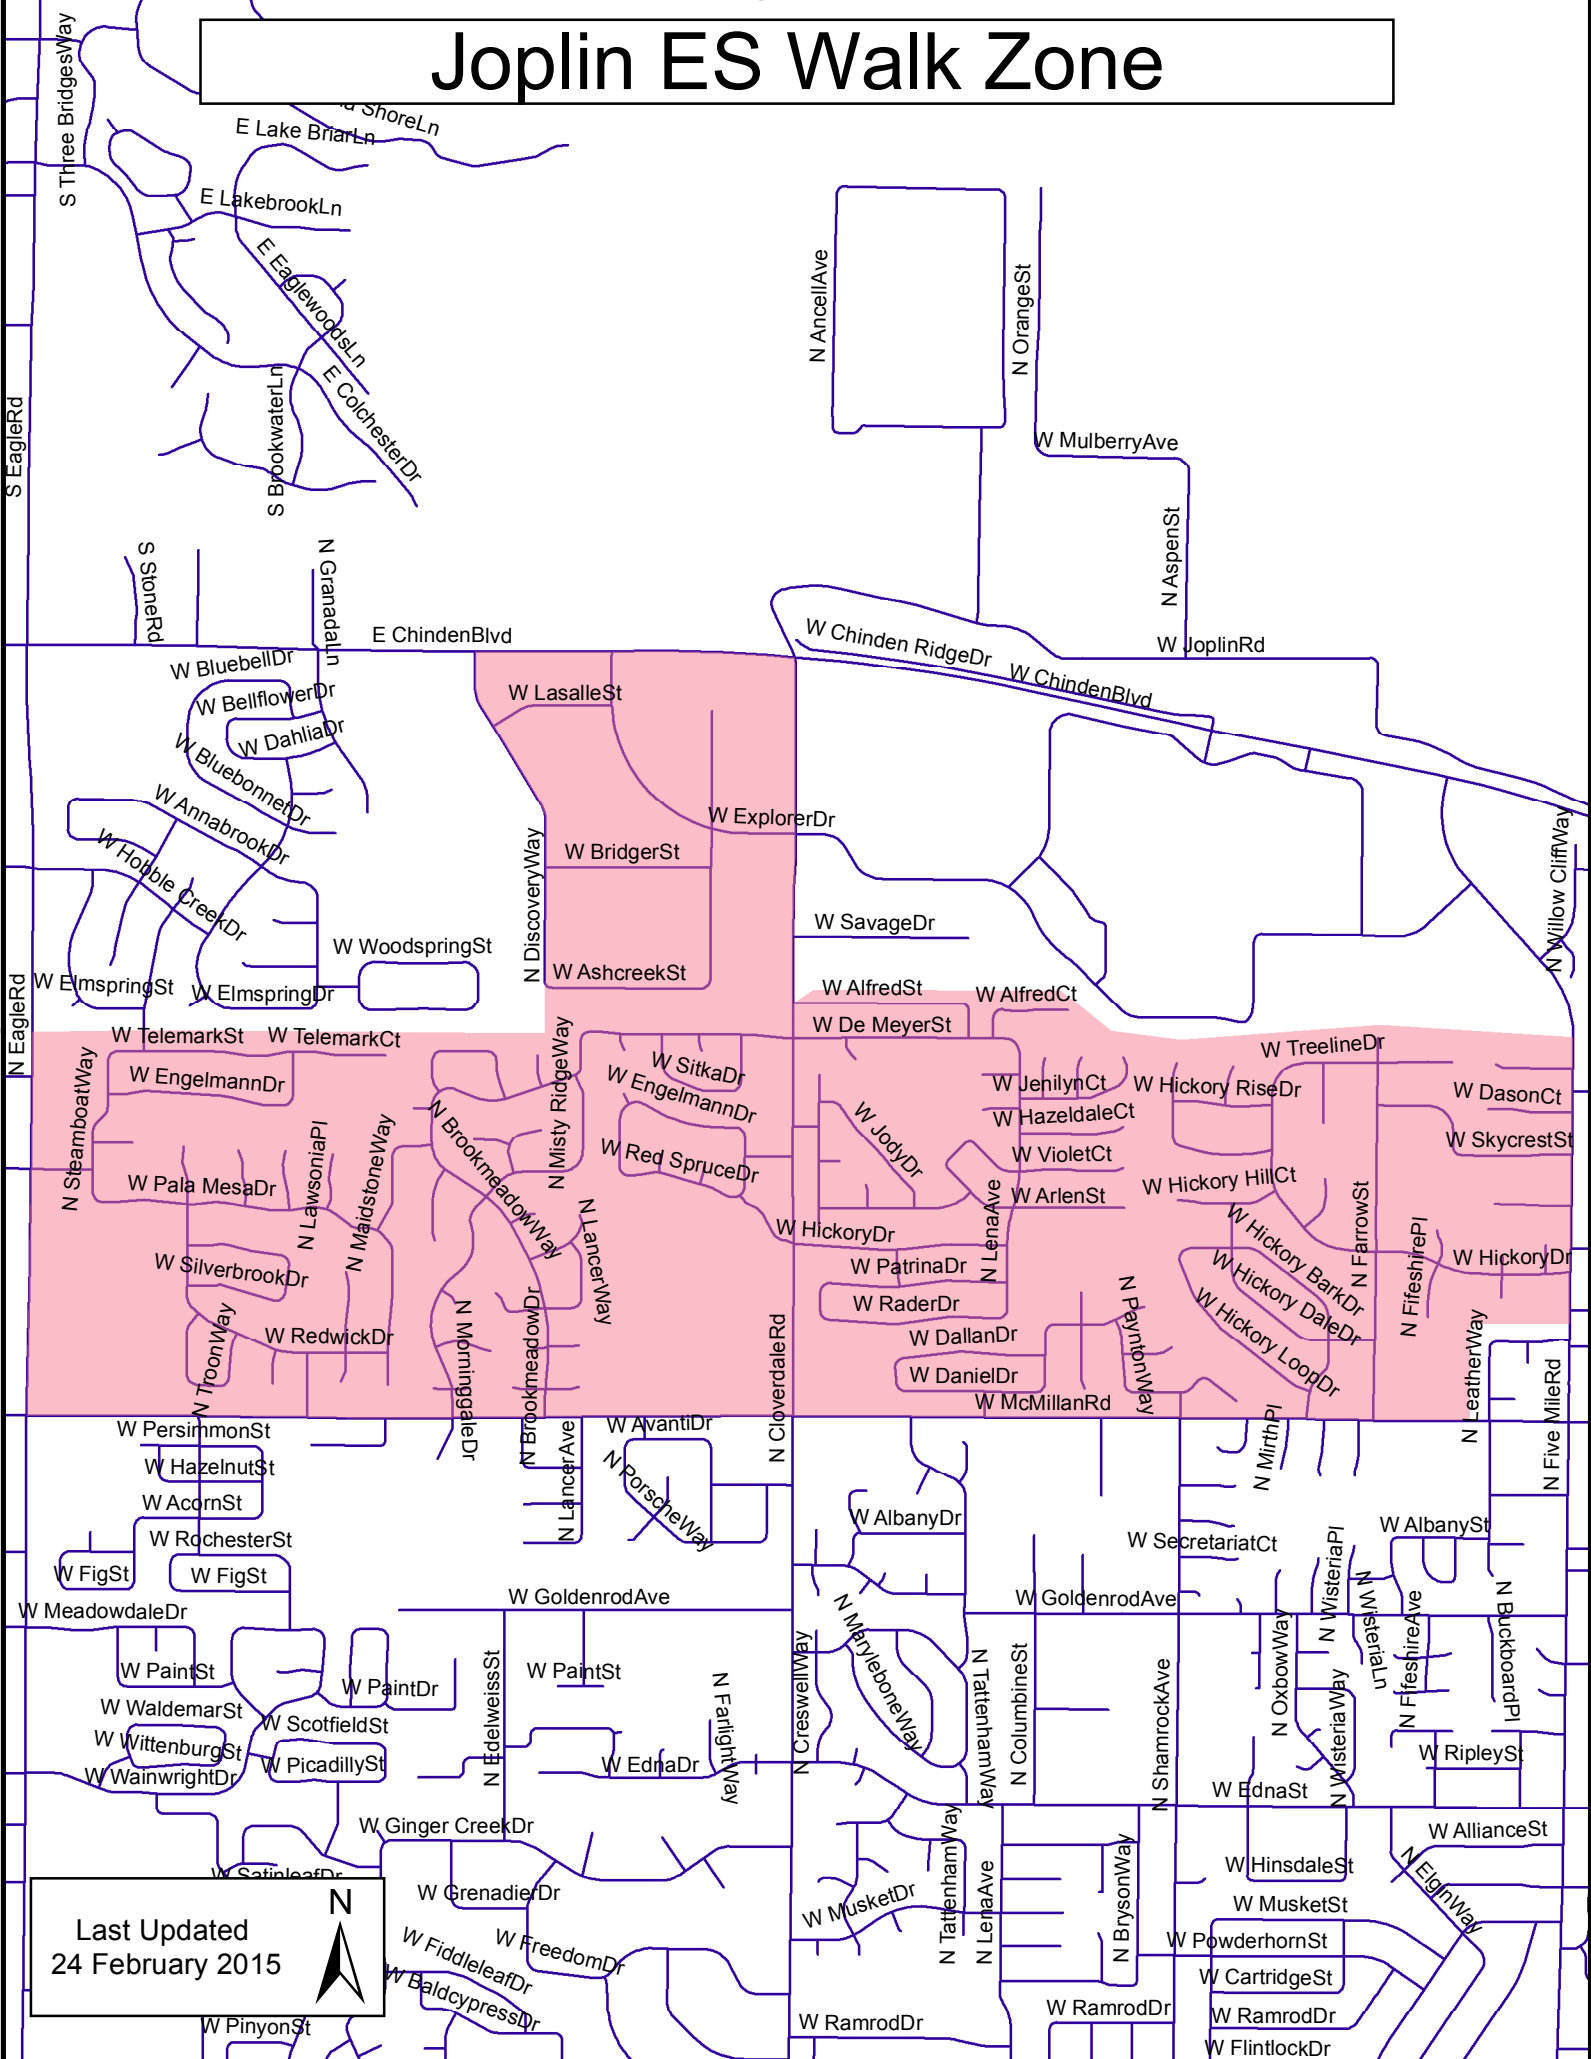

Joplin ES Walk Zone

Last Updated
24 February 2015