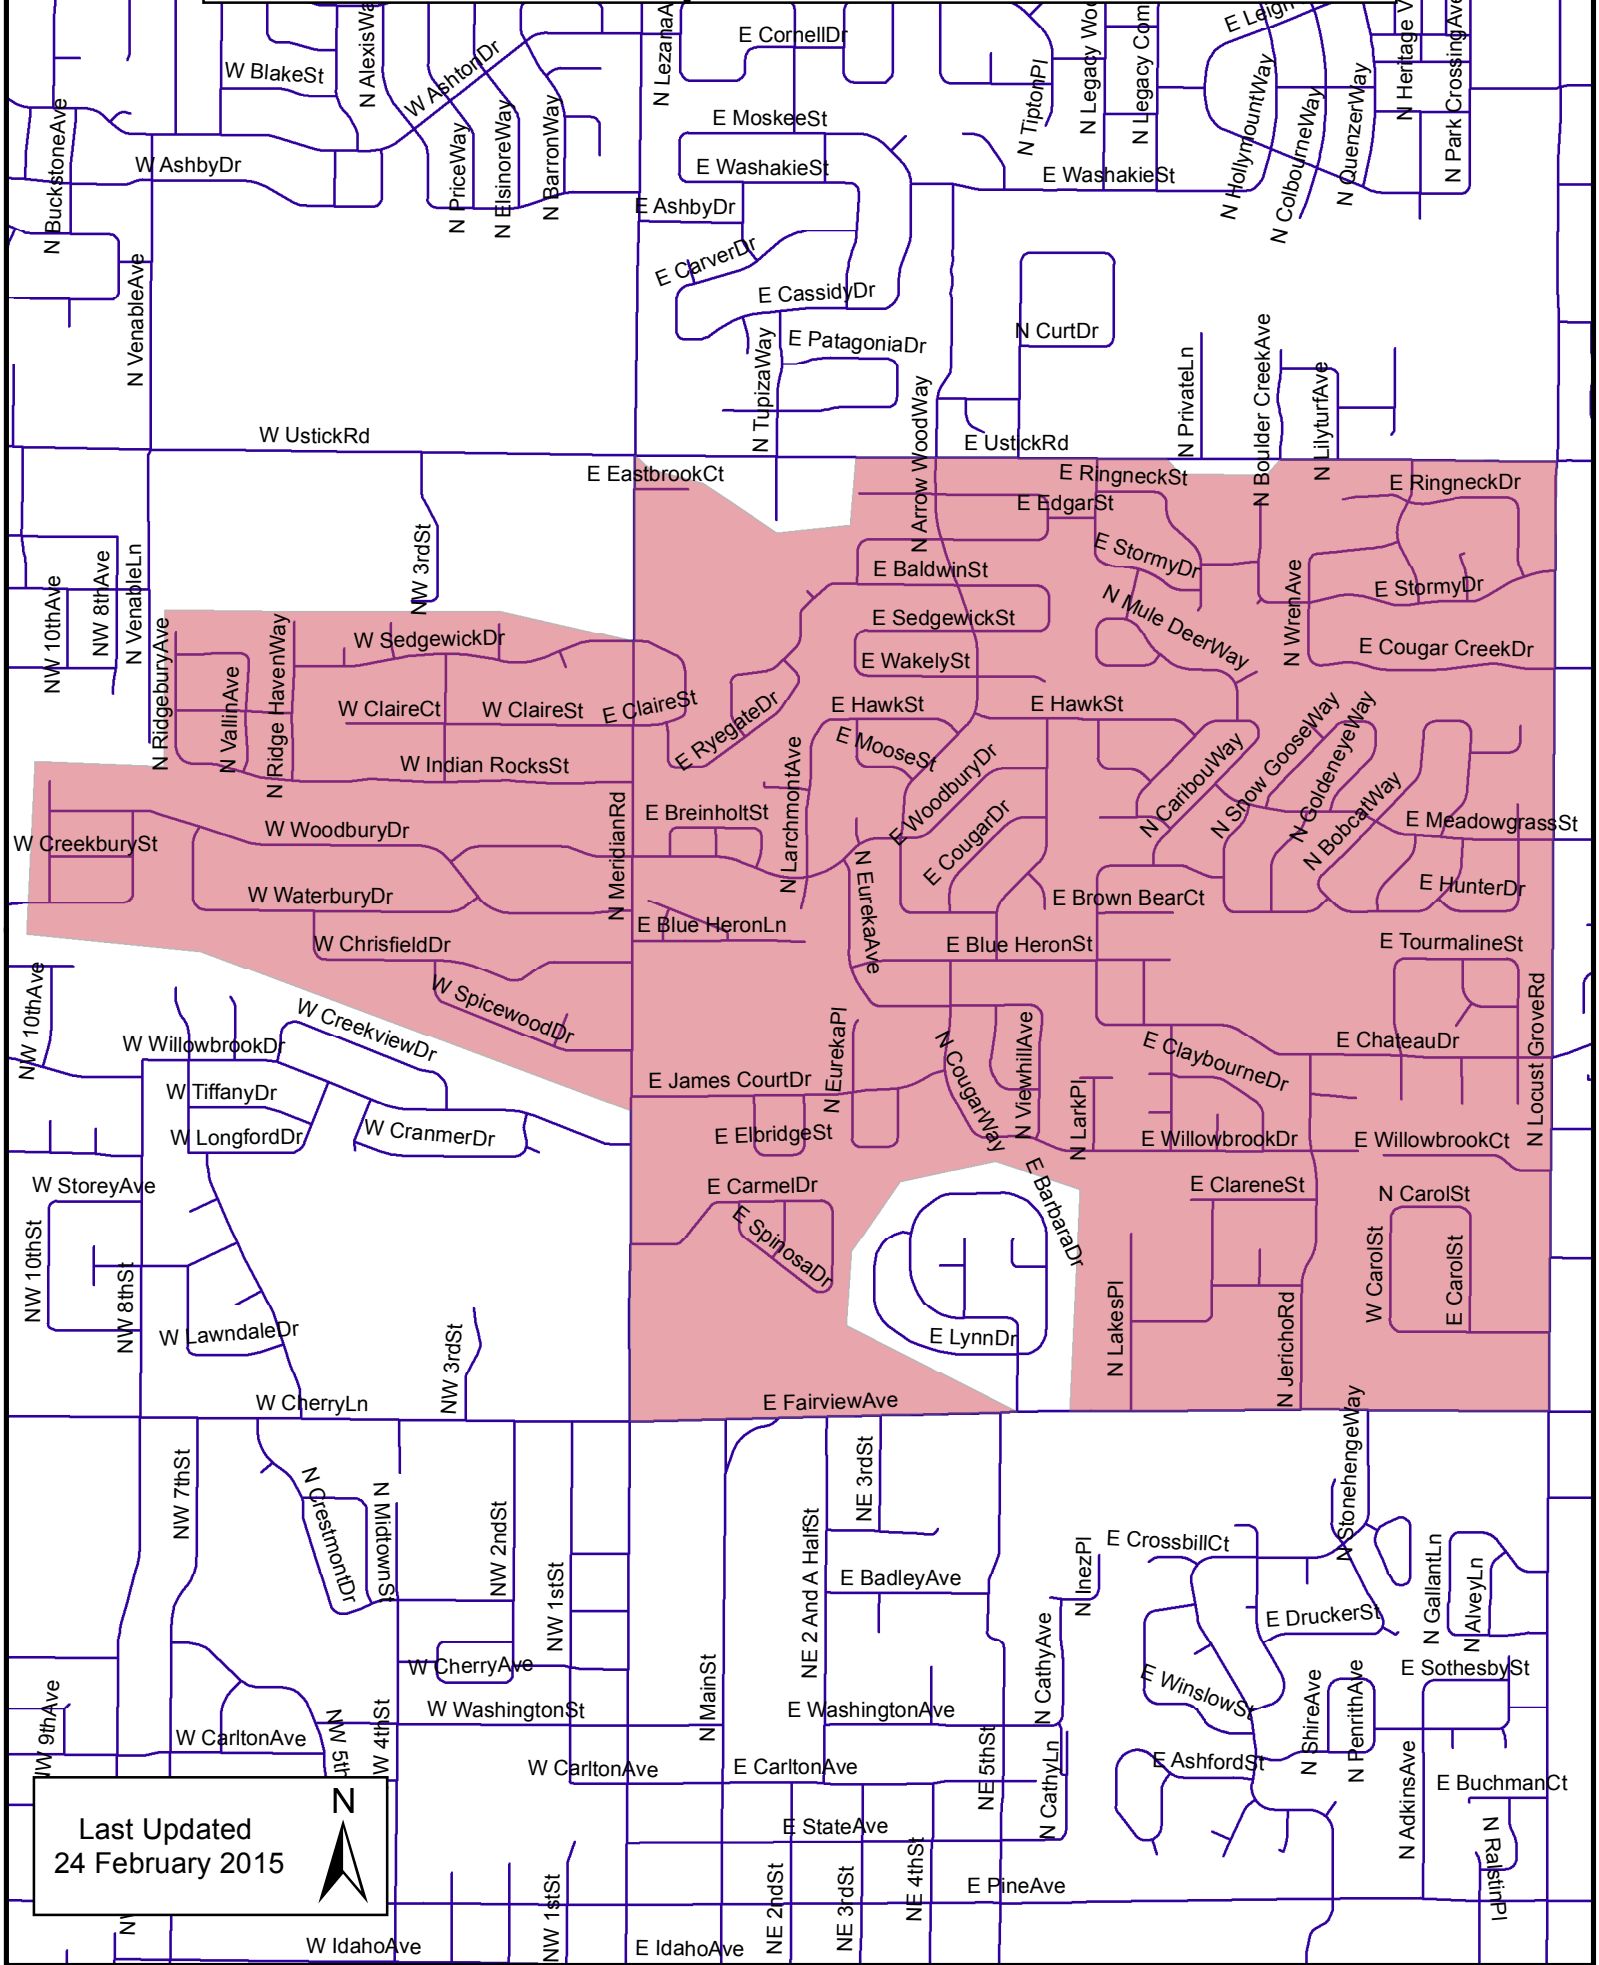

# Chief Joseph ES Walk Zone

Last Updated  
24 February 2015