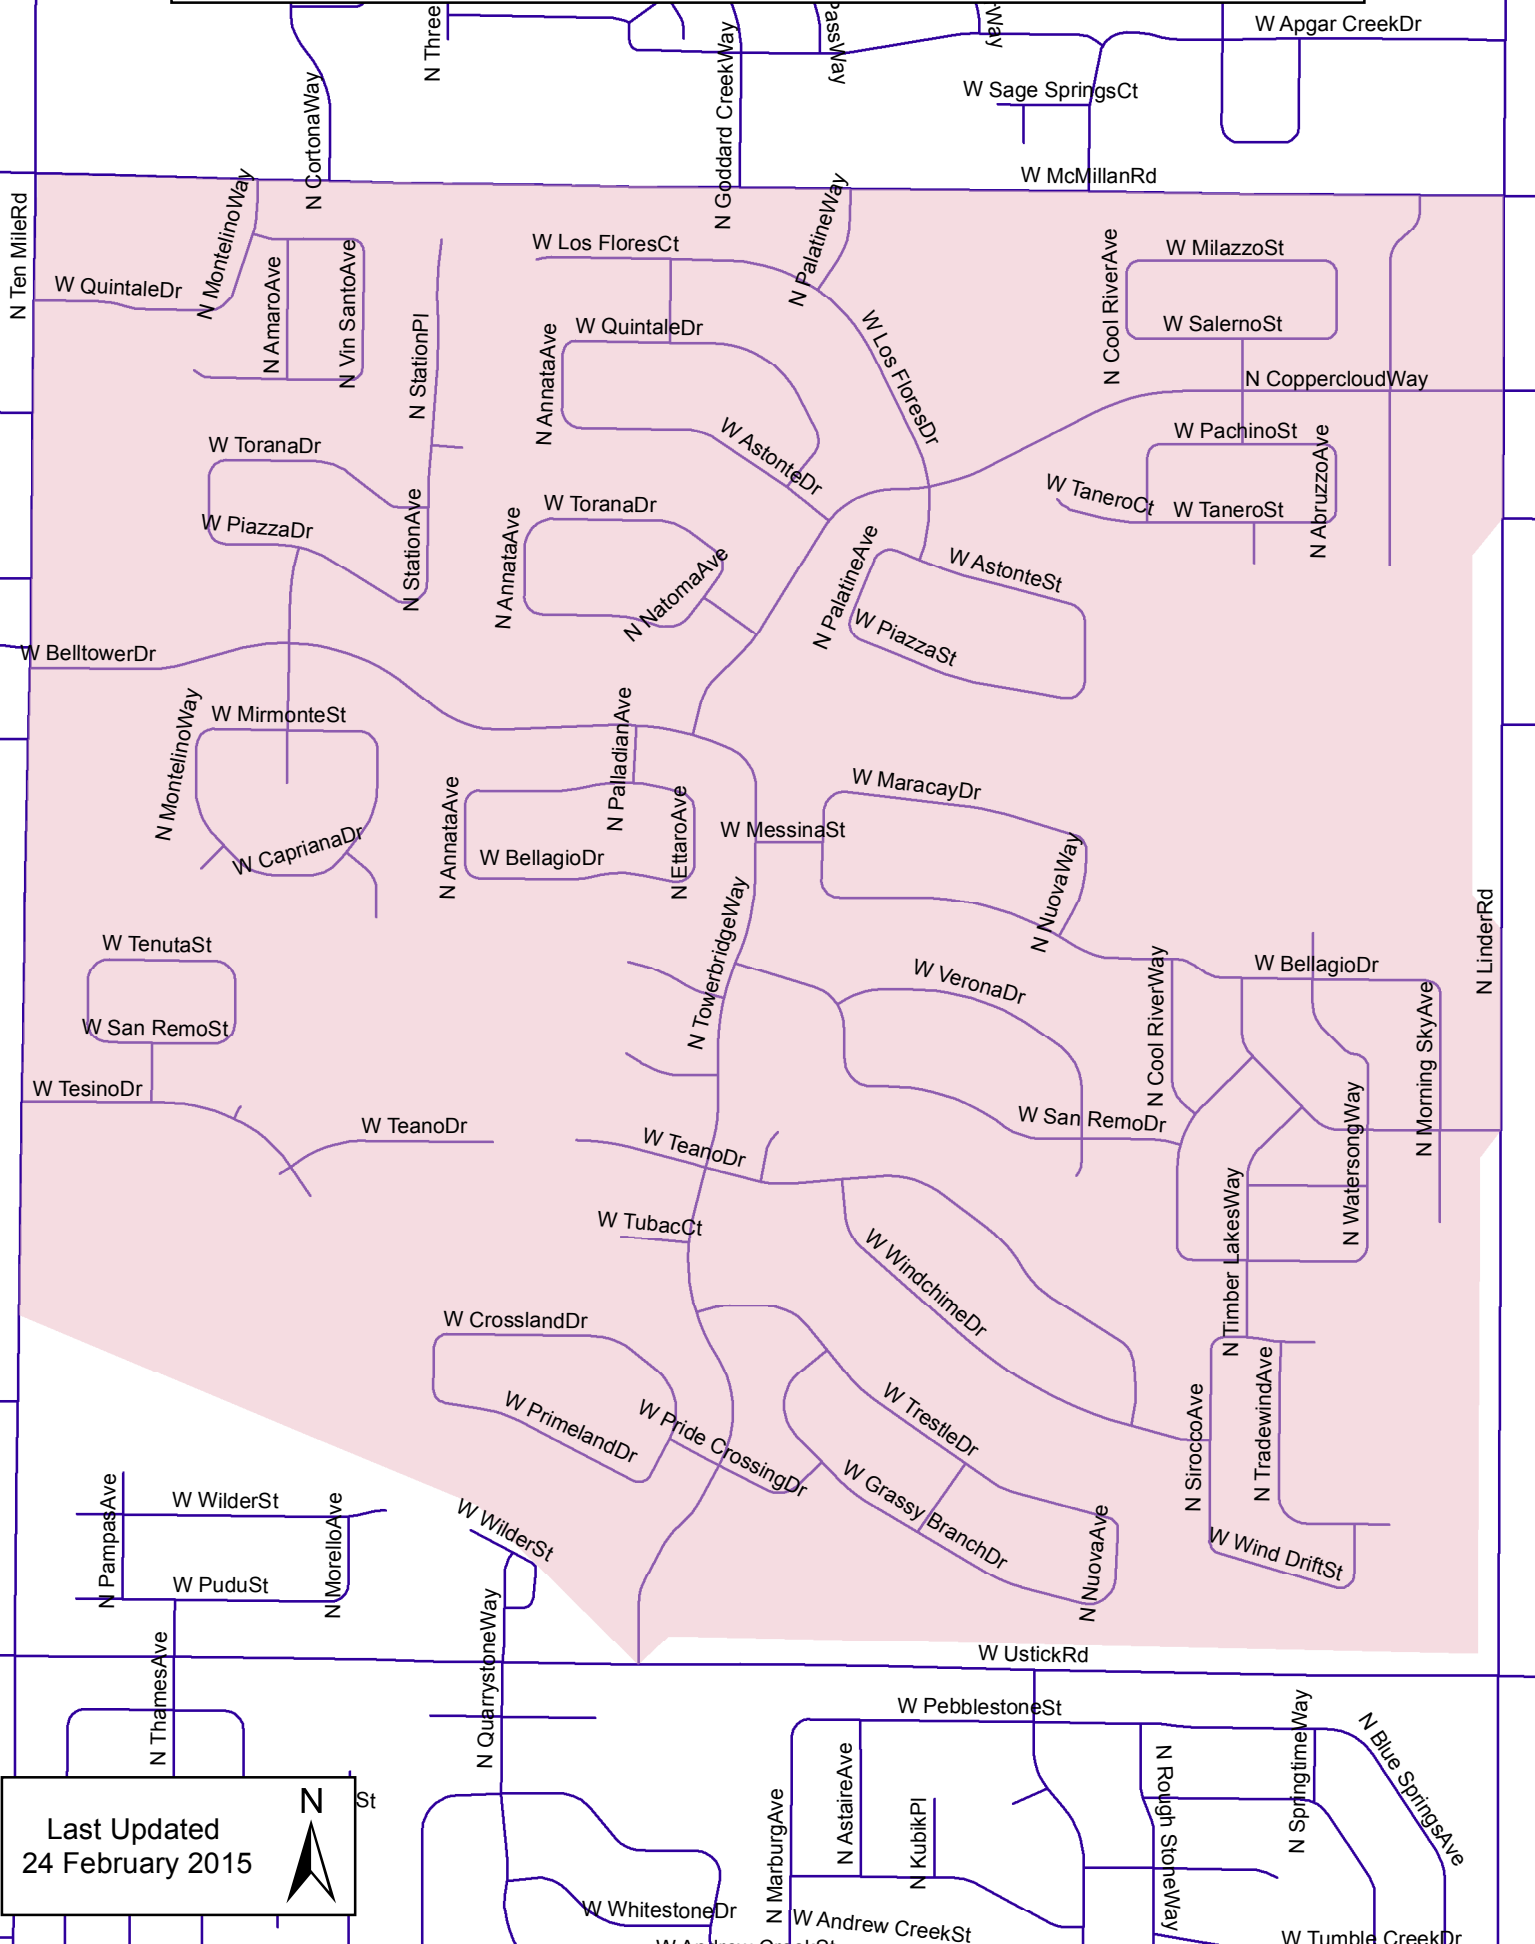

Hunter ES Walk Zone

Last Updated
24 February 2015