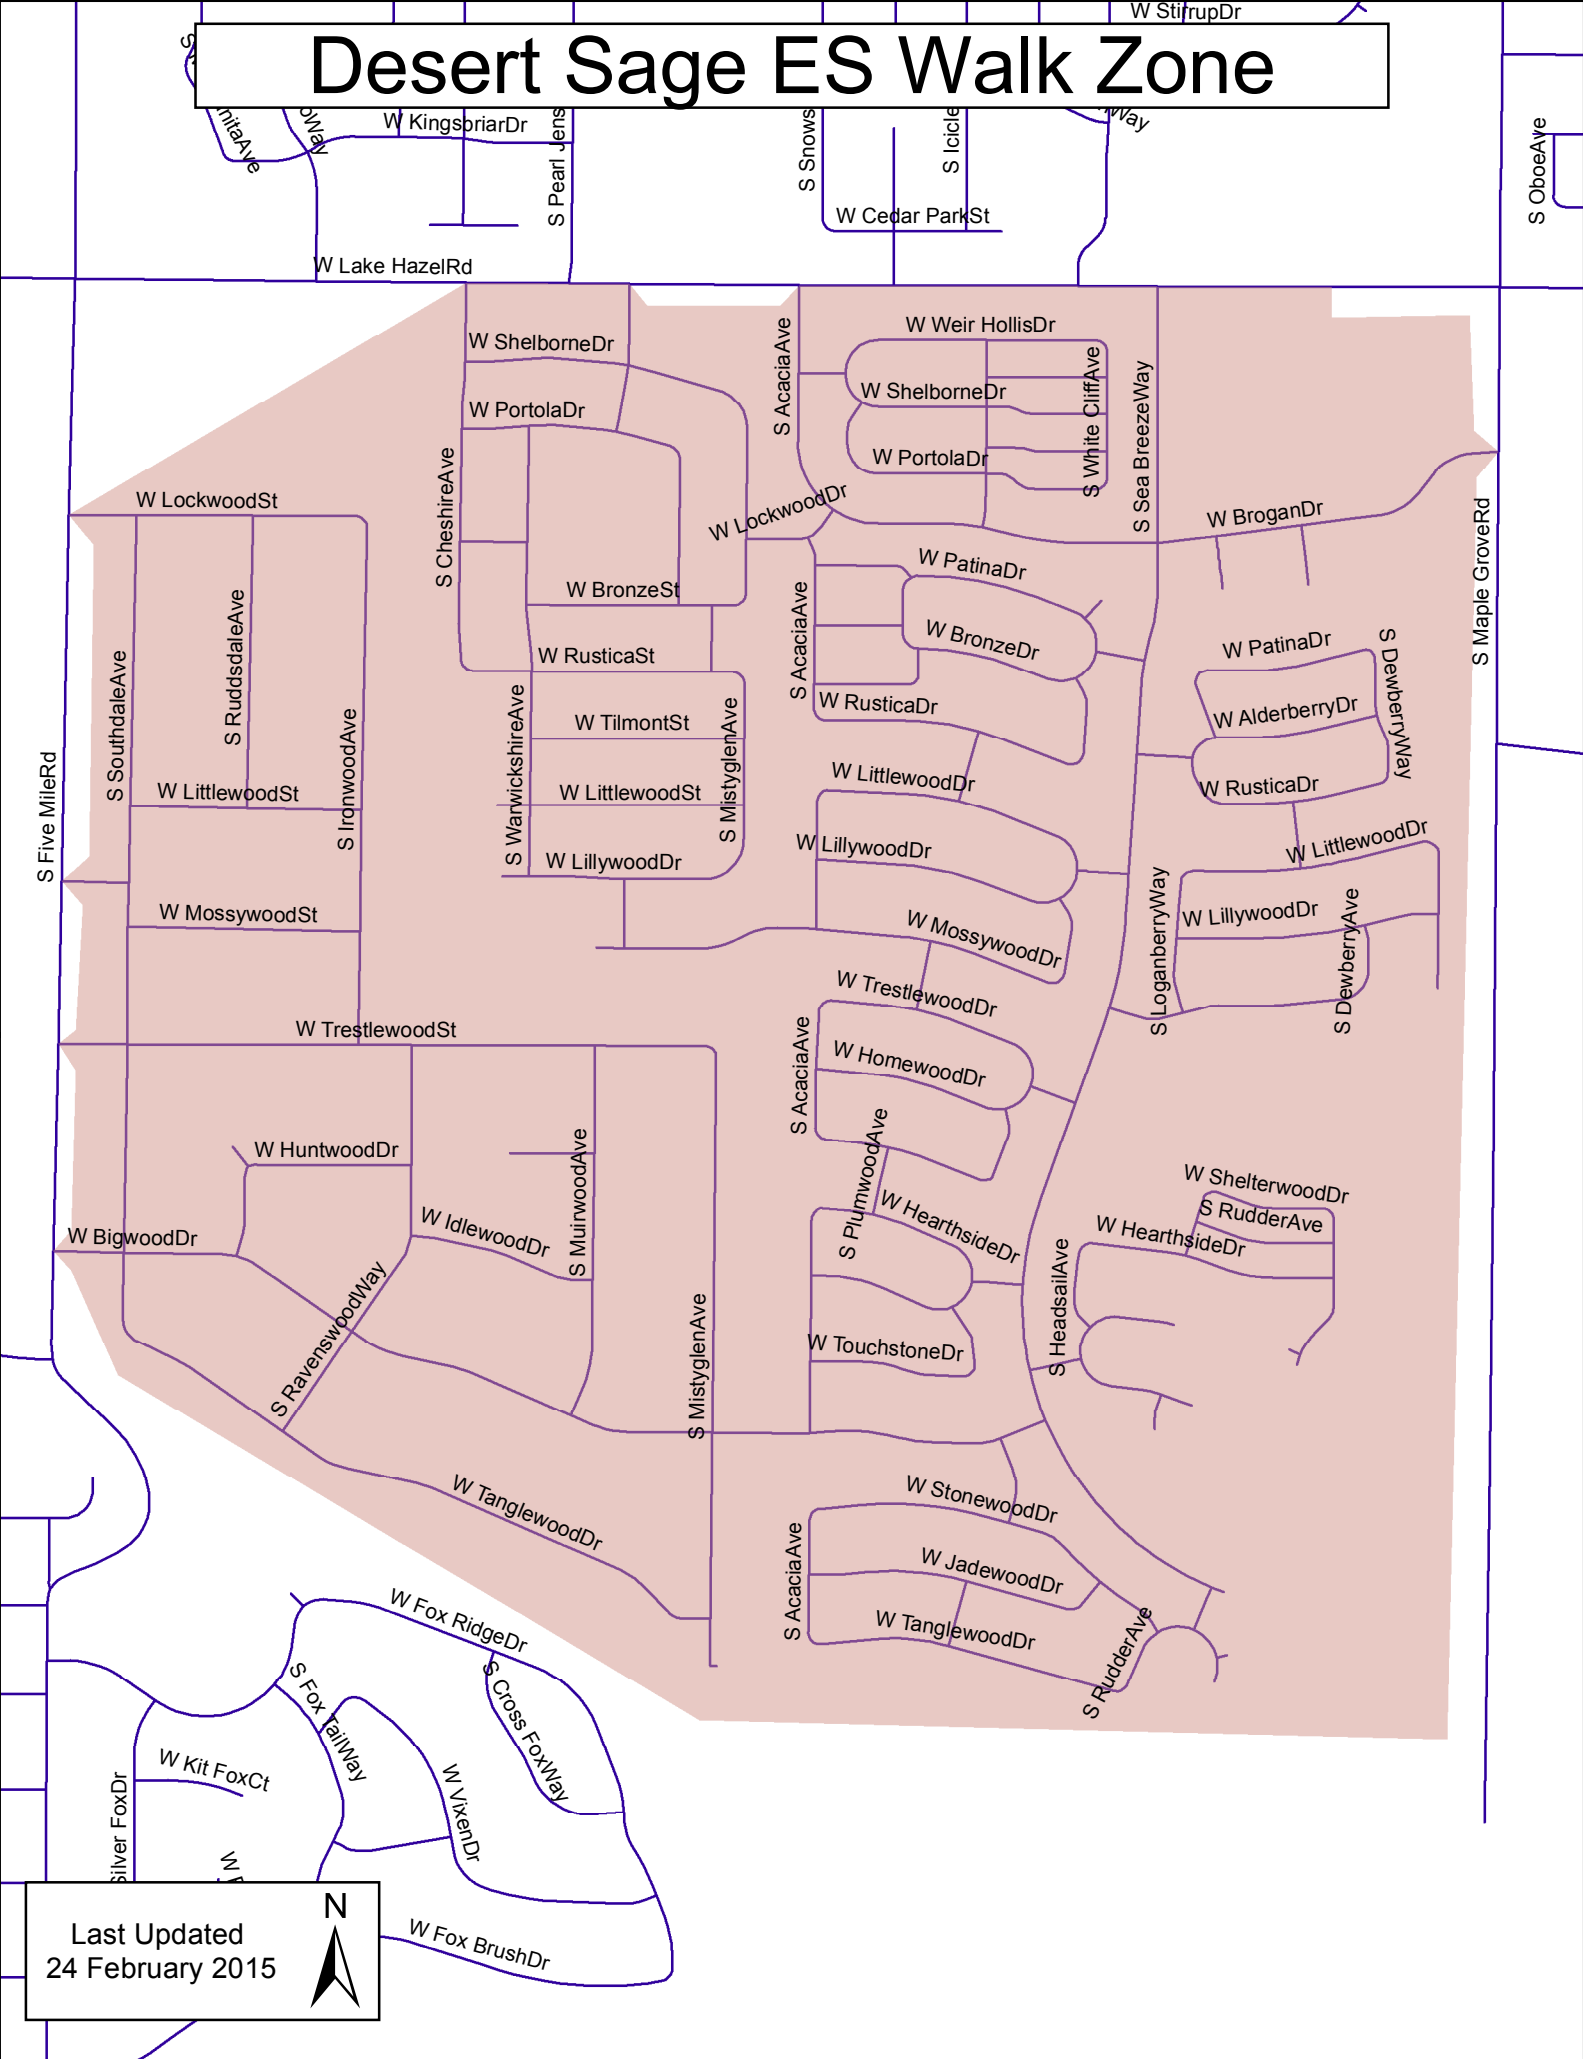

Desert Sage ES Walk Zone

Last Updated
24 February 2015