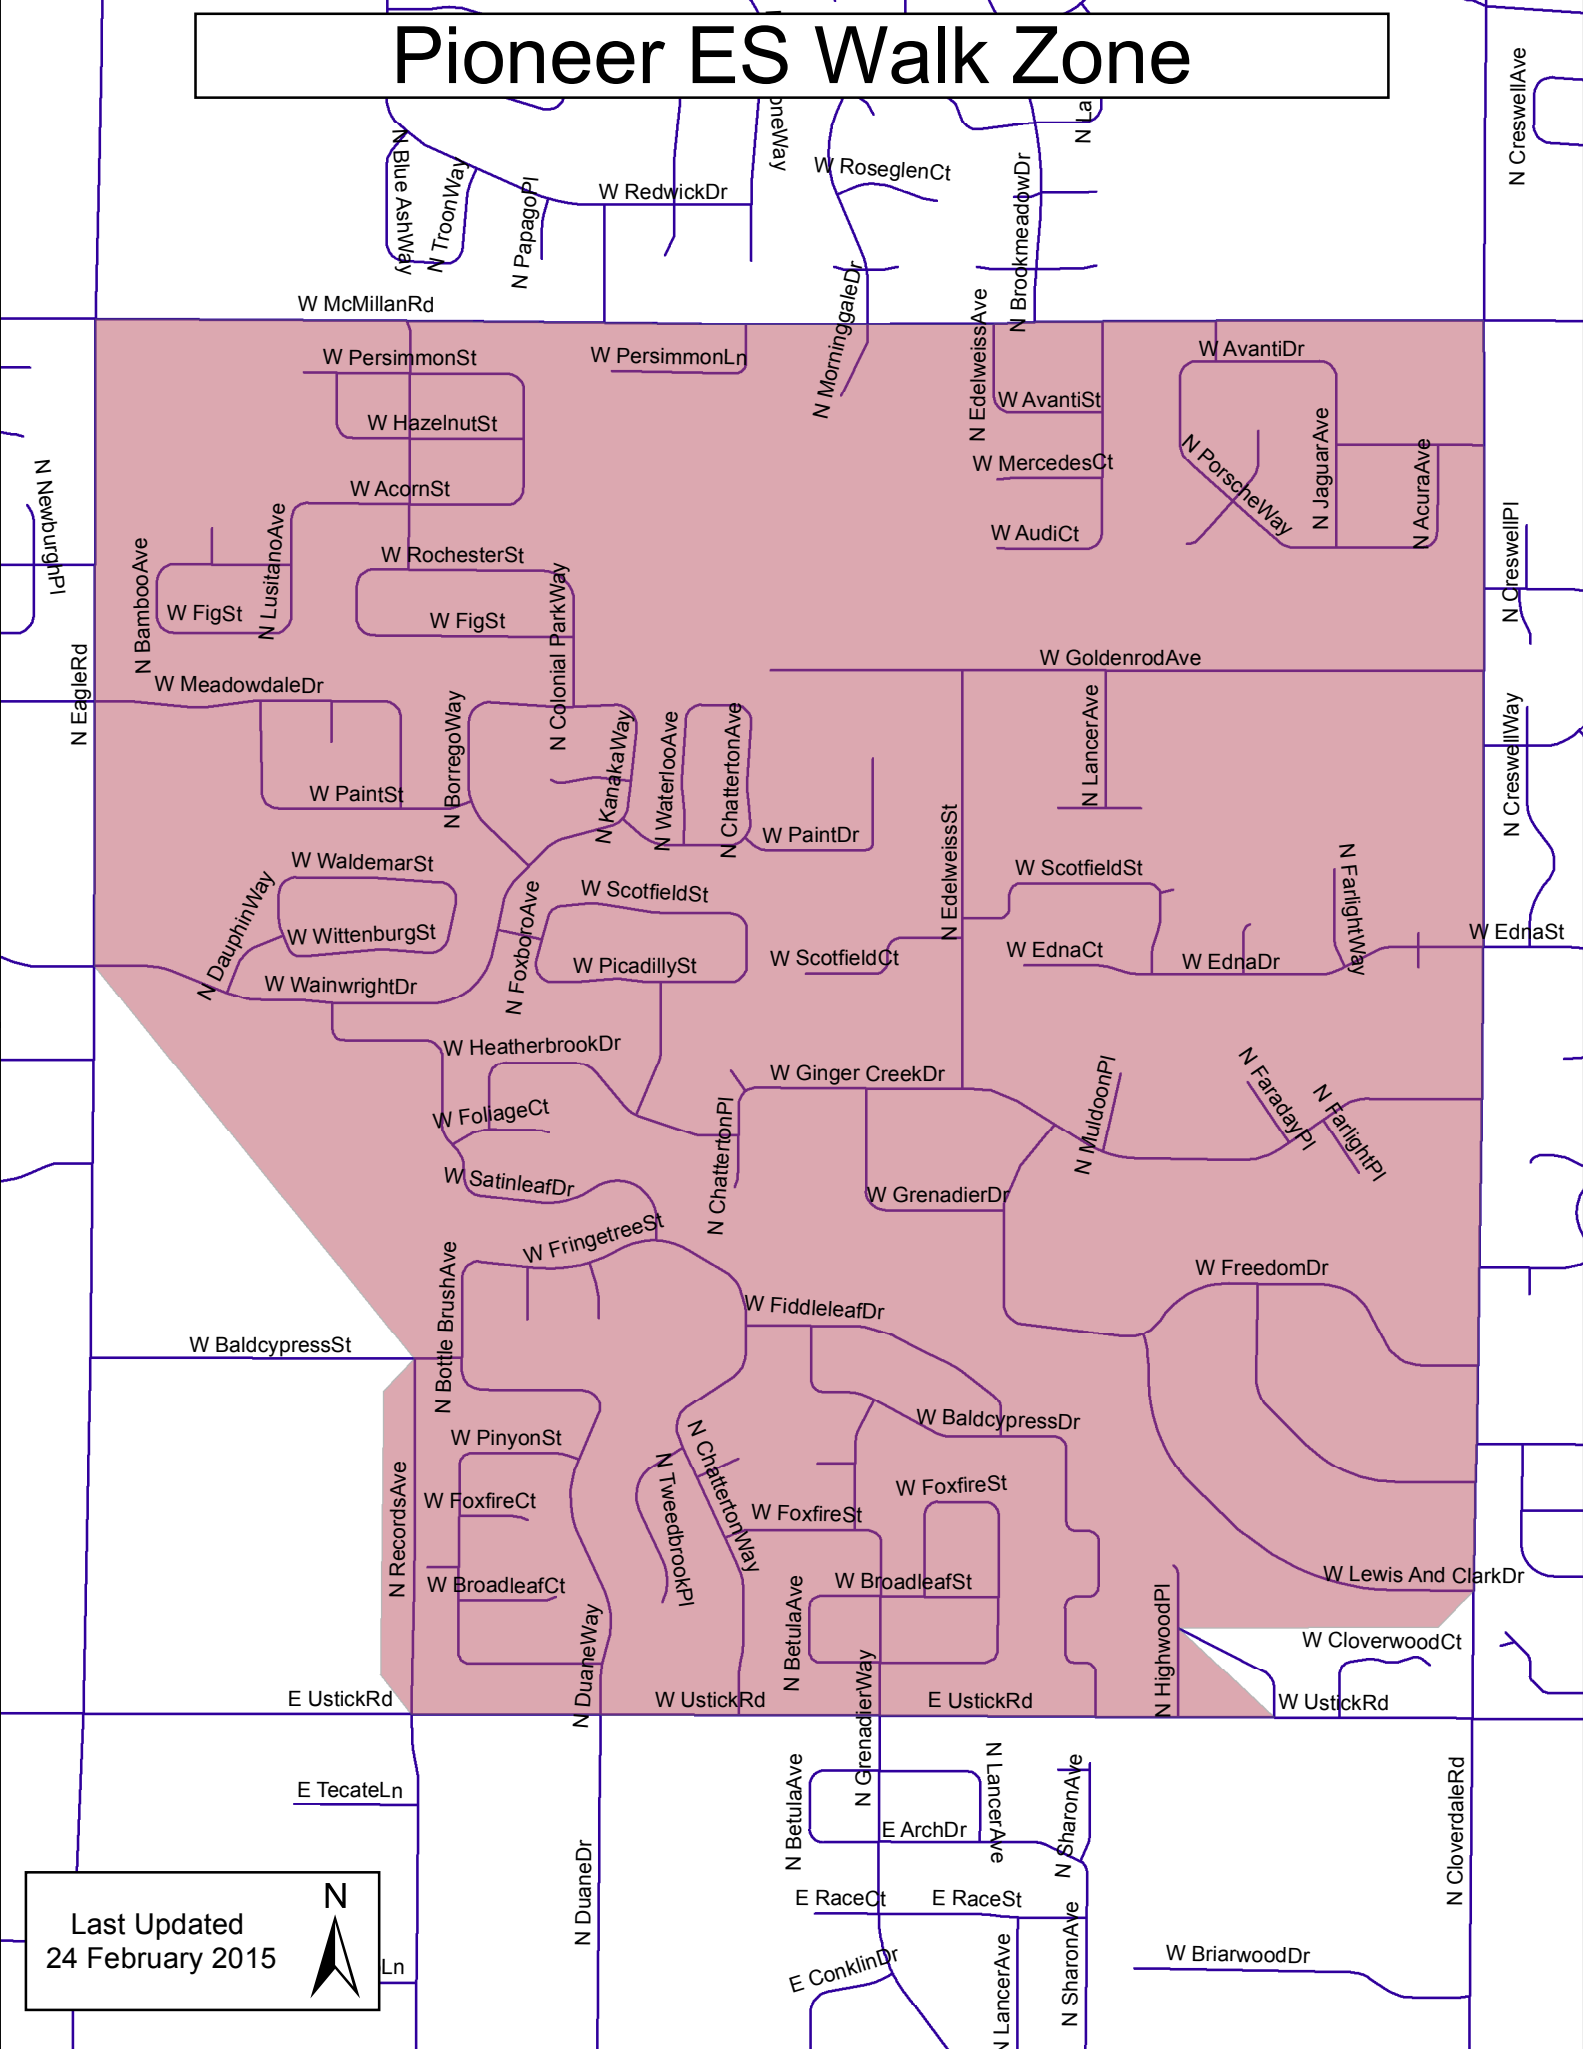

# Pioneer ES Walk Zone

Last Updated  
24 February 2015