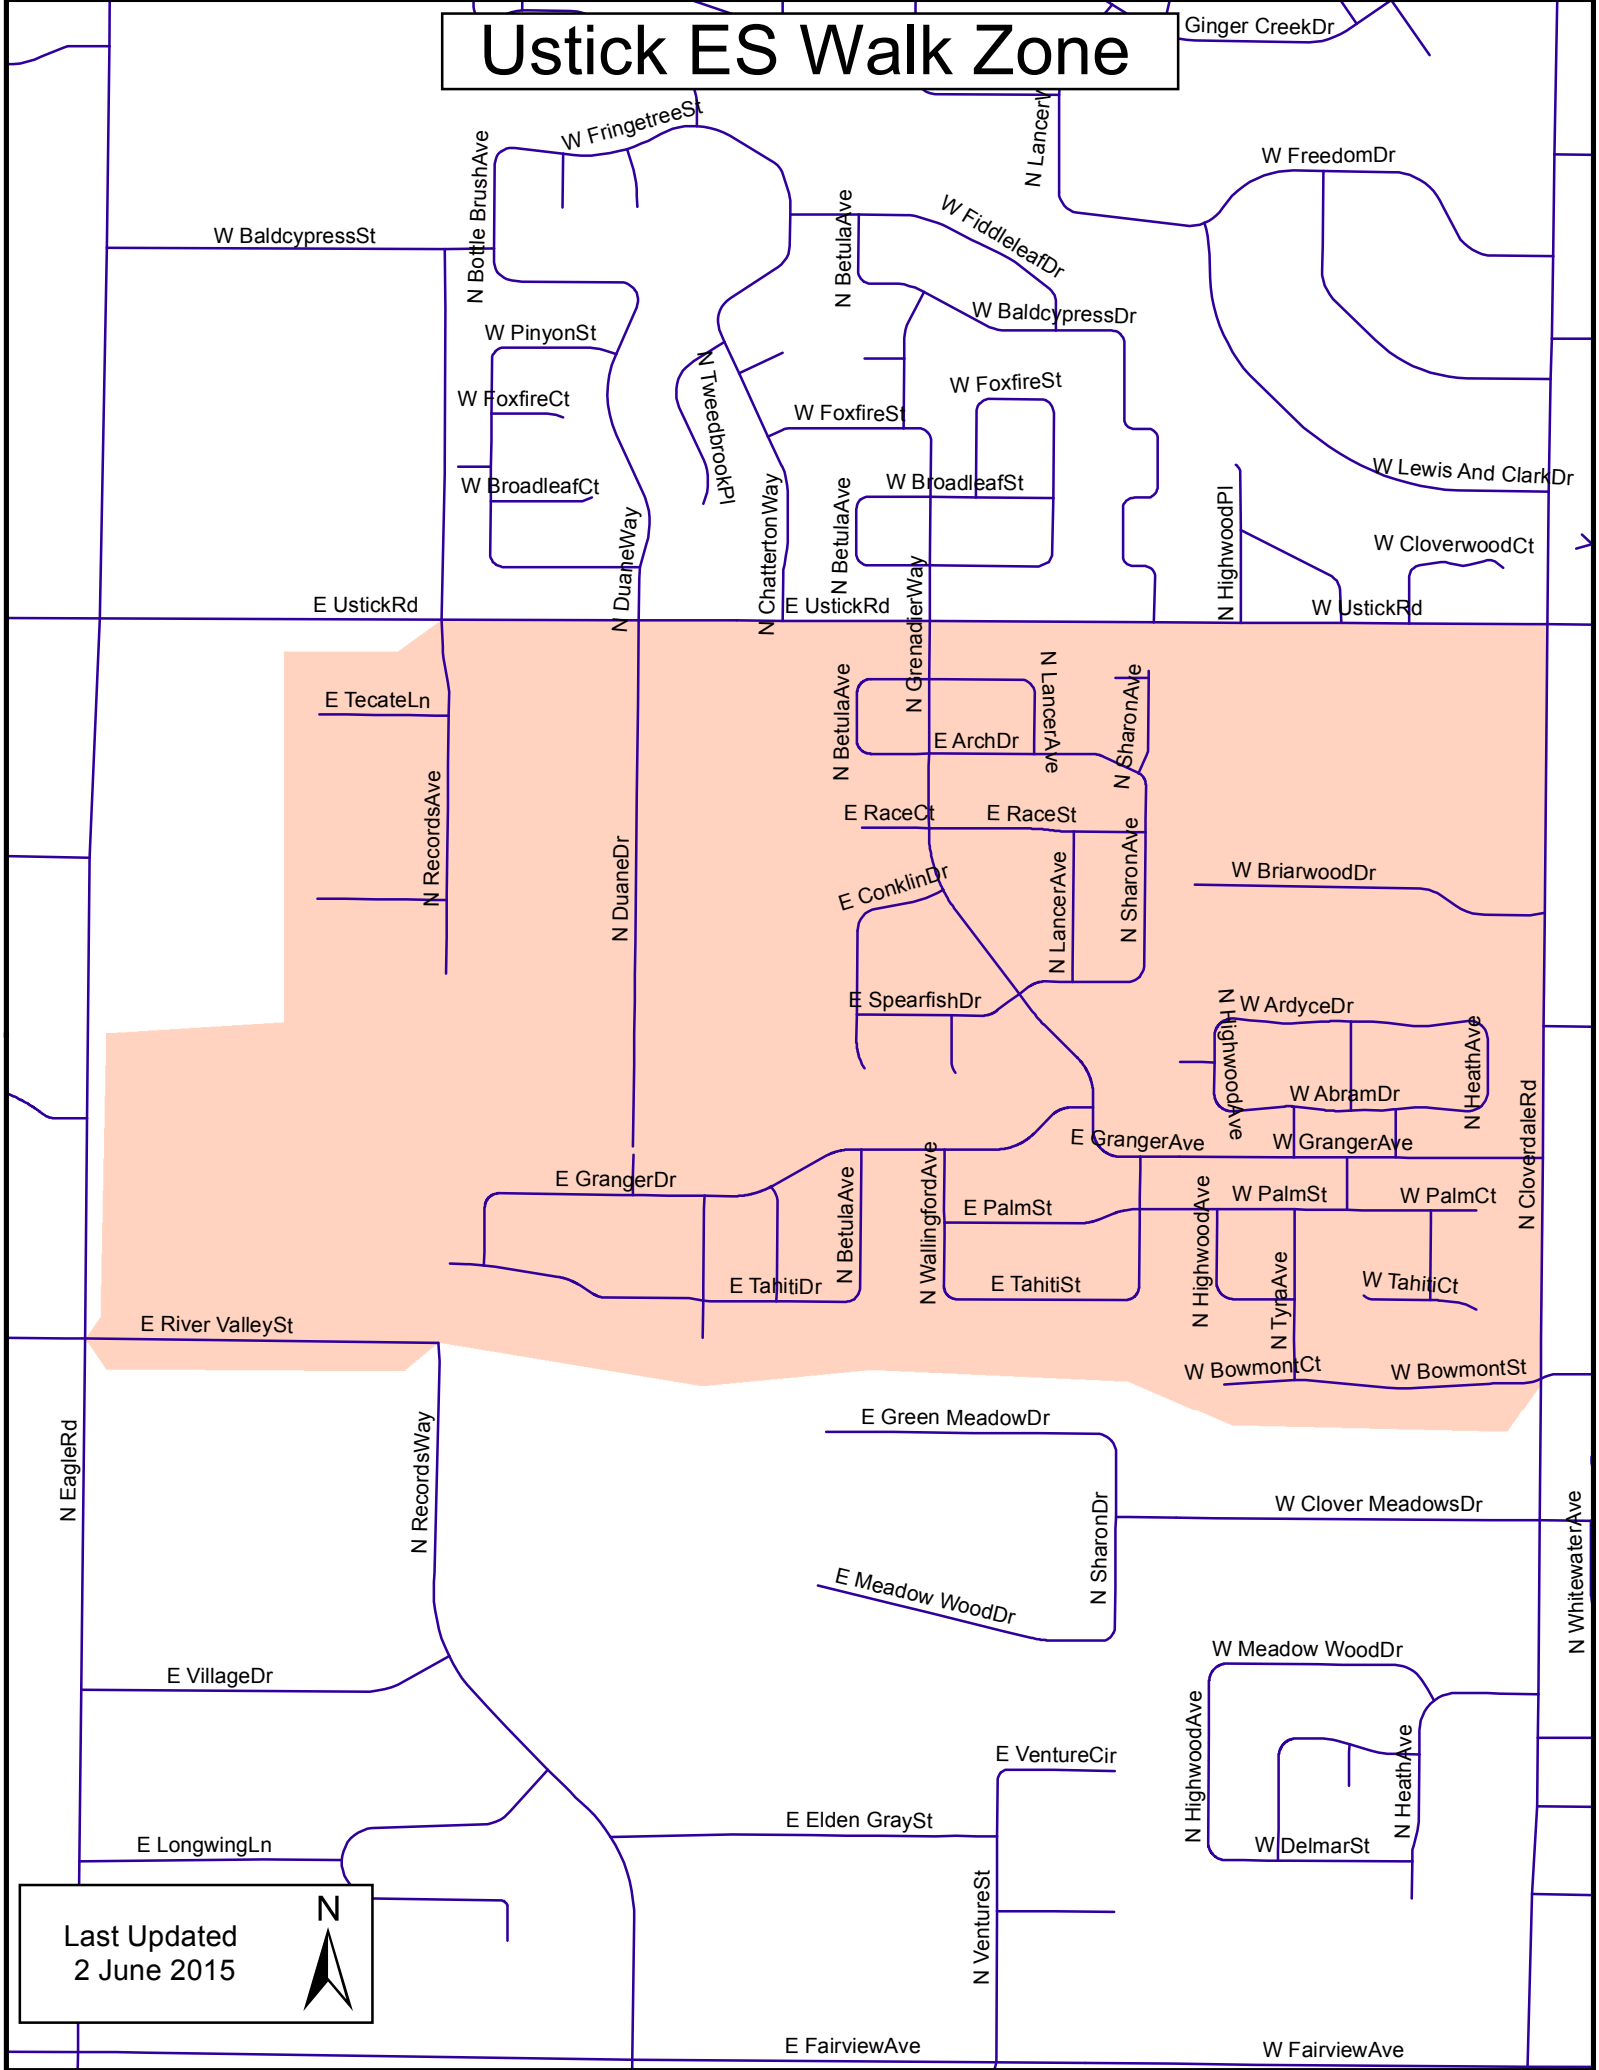

Ustick ES Walk Zone

Last Updated
2 June 2015