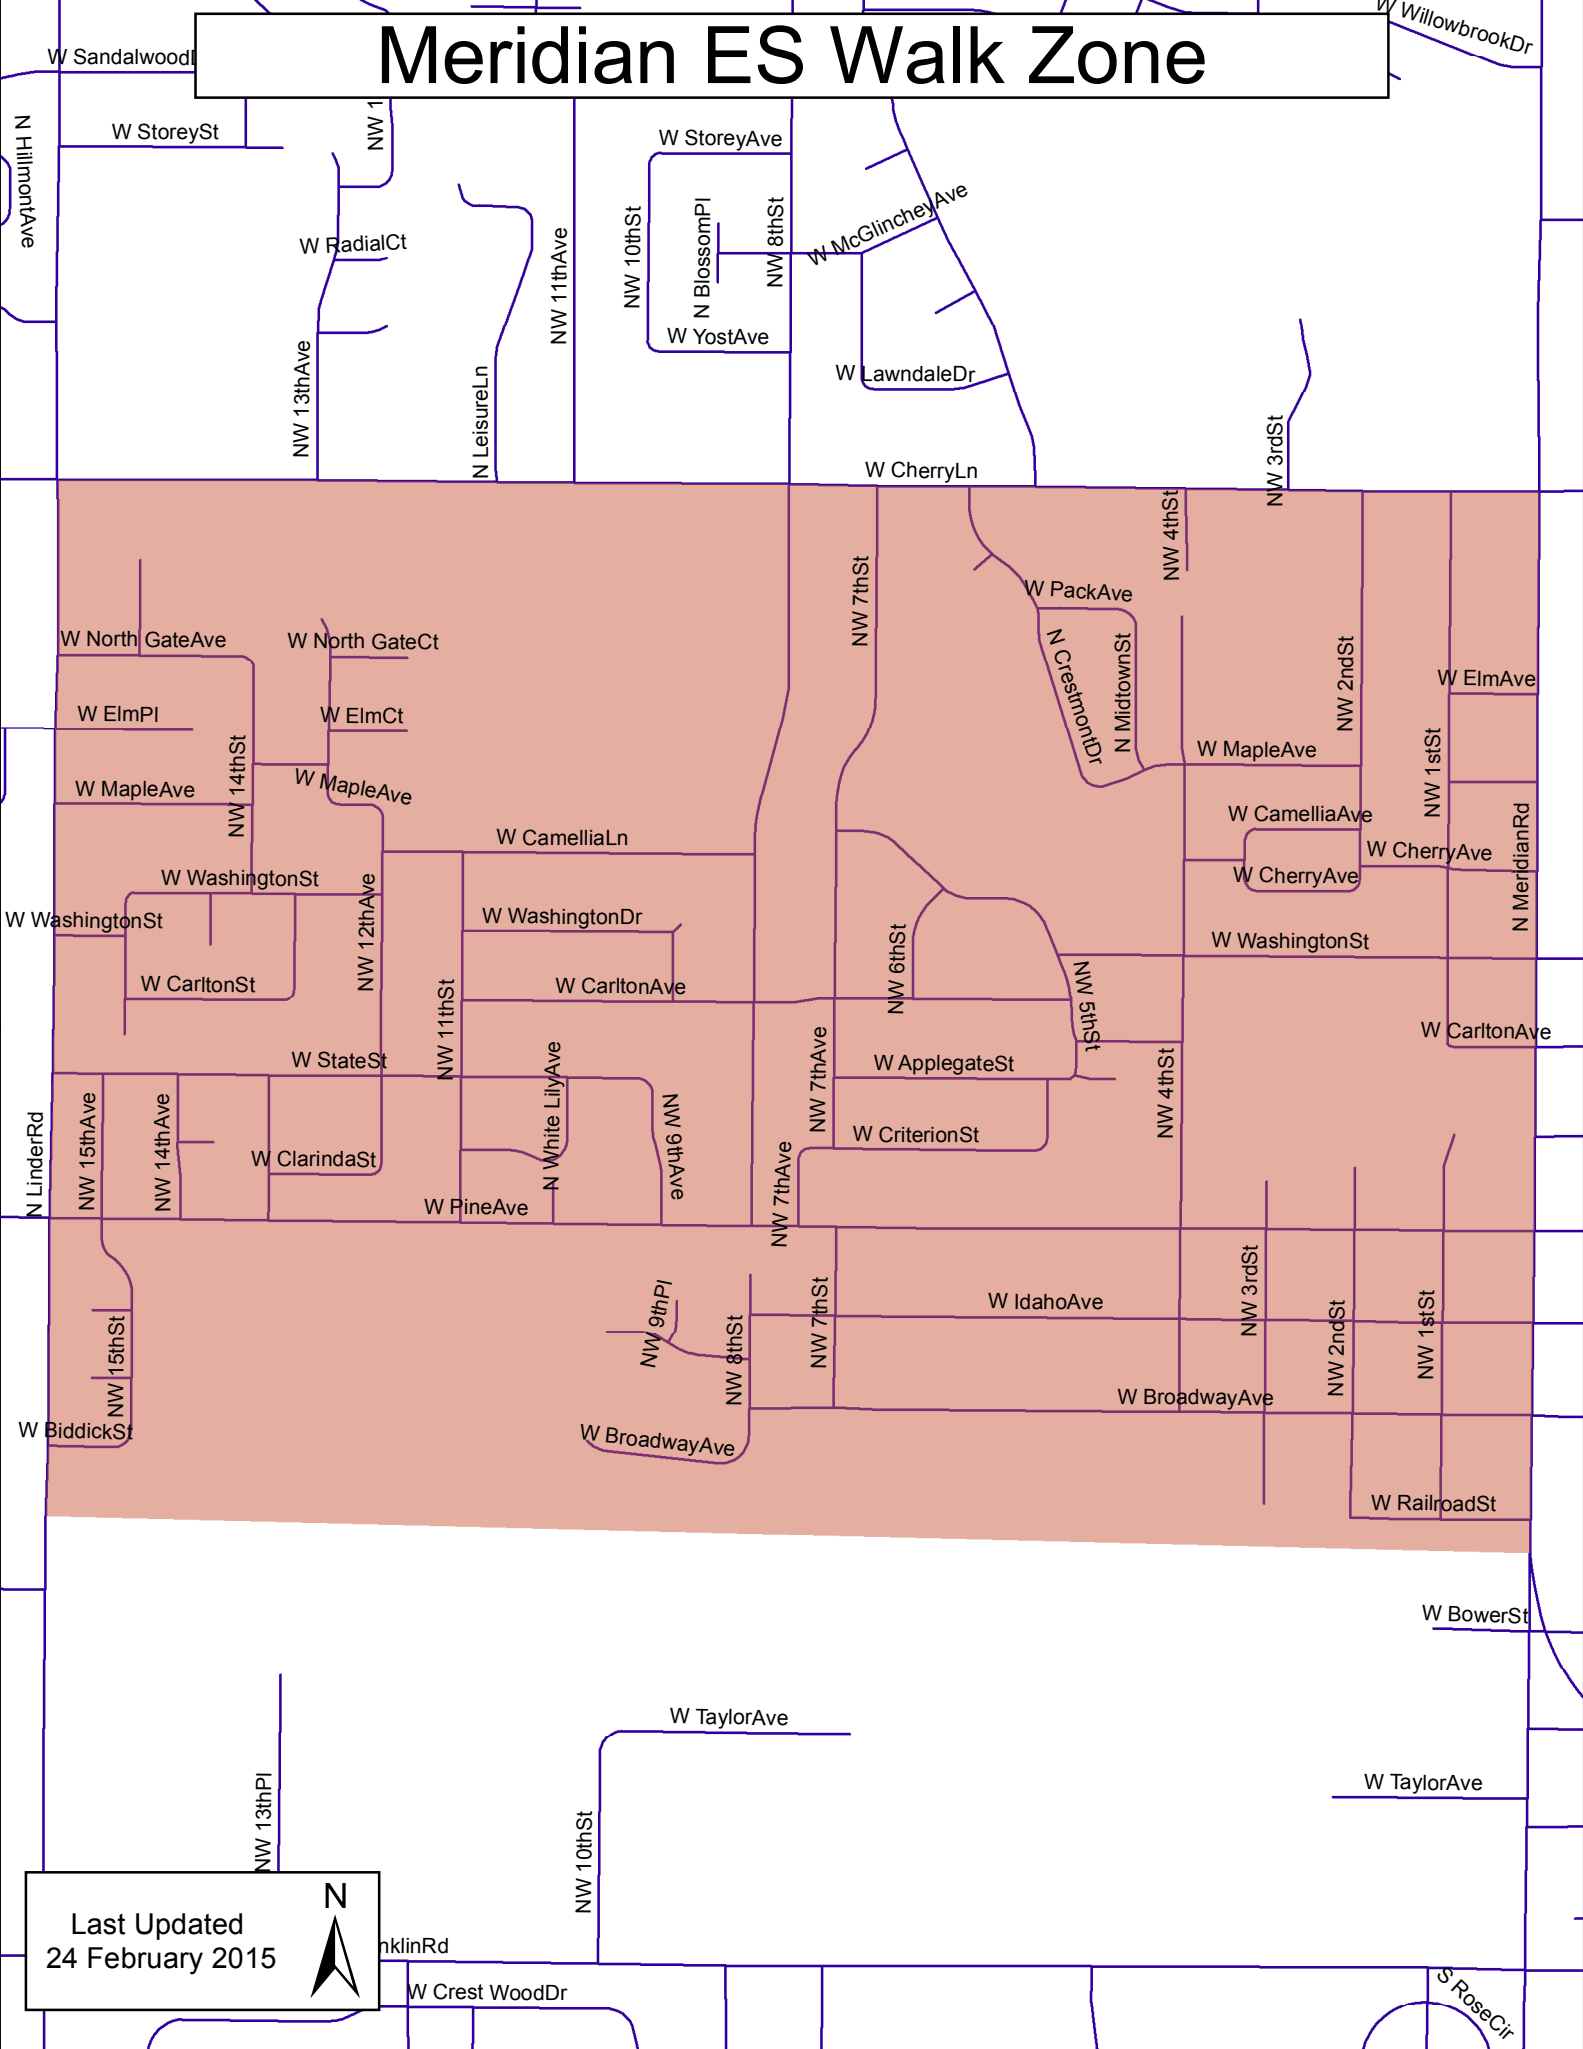

Meridian ES Walk Zone

Last Updated
24 February 2015