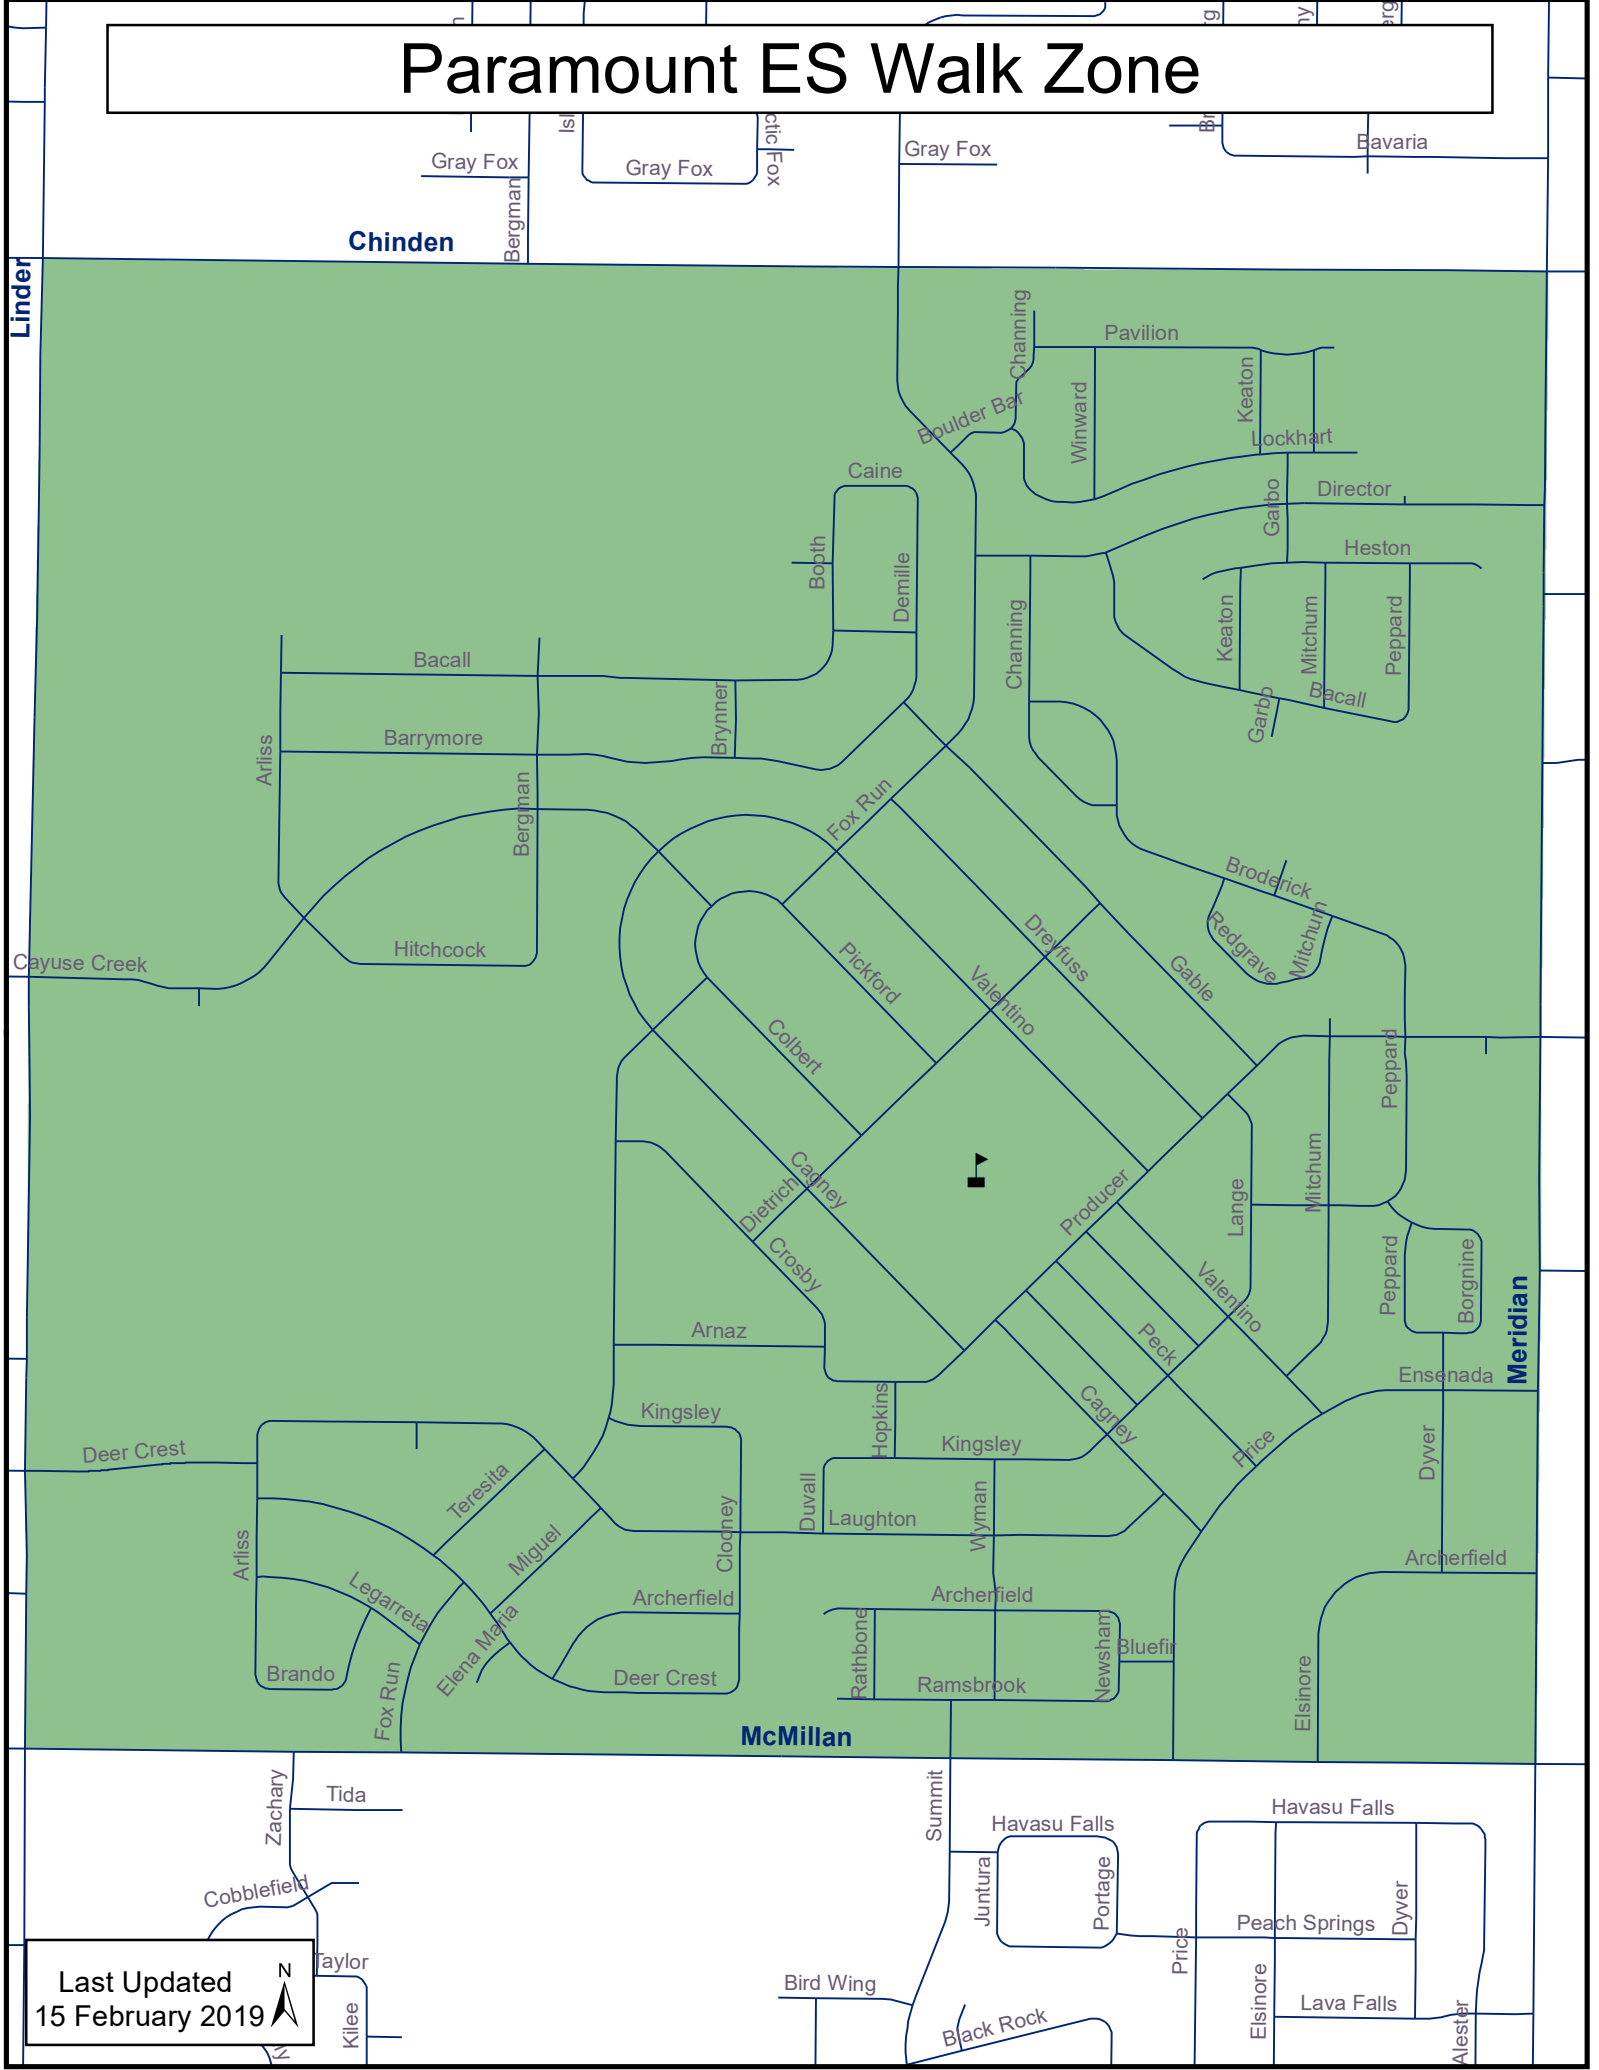

Paramount ES Walk Zone

Last Updated
15 February 2019