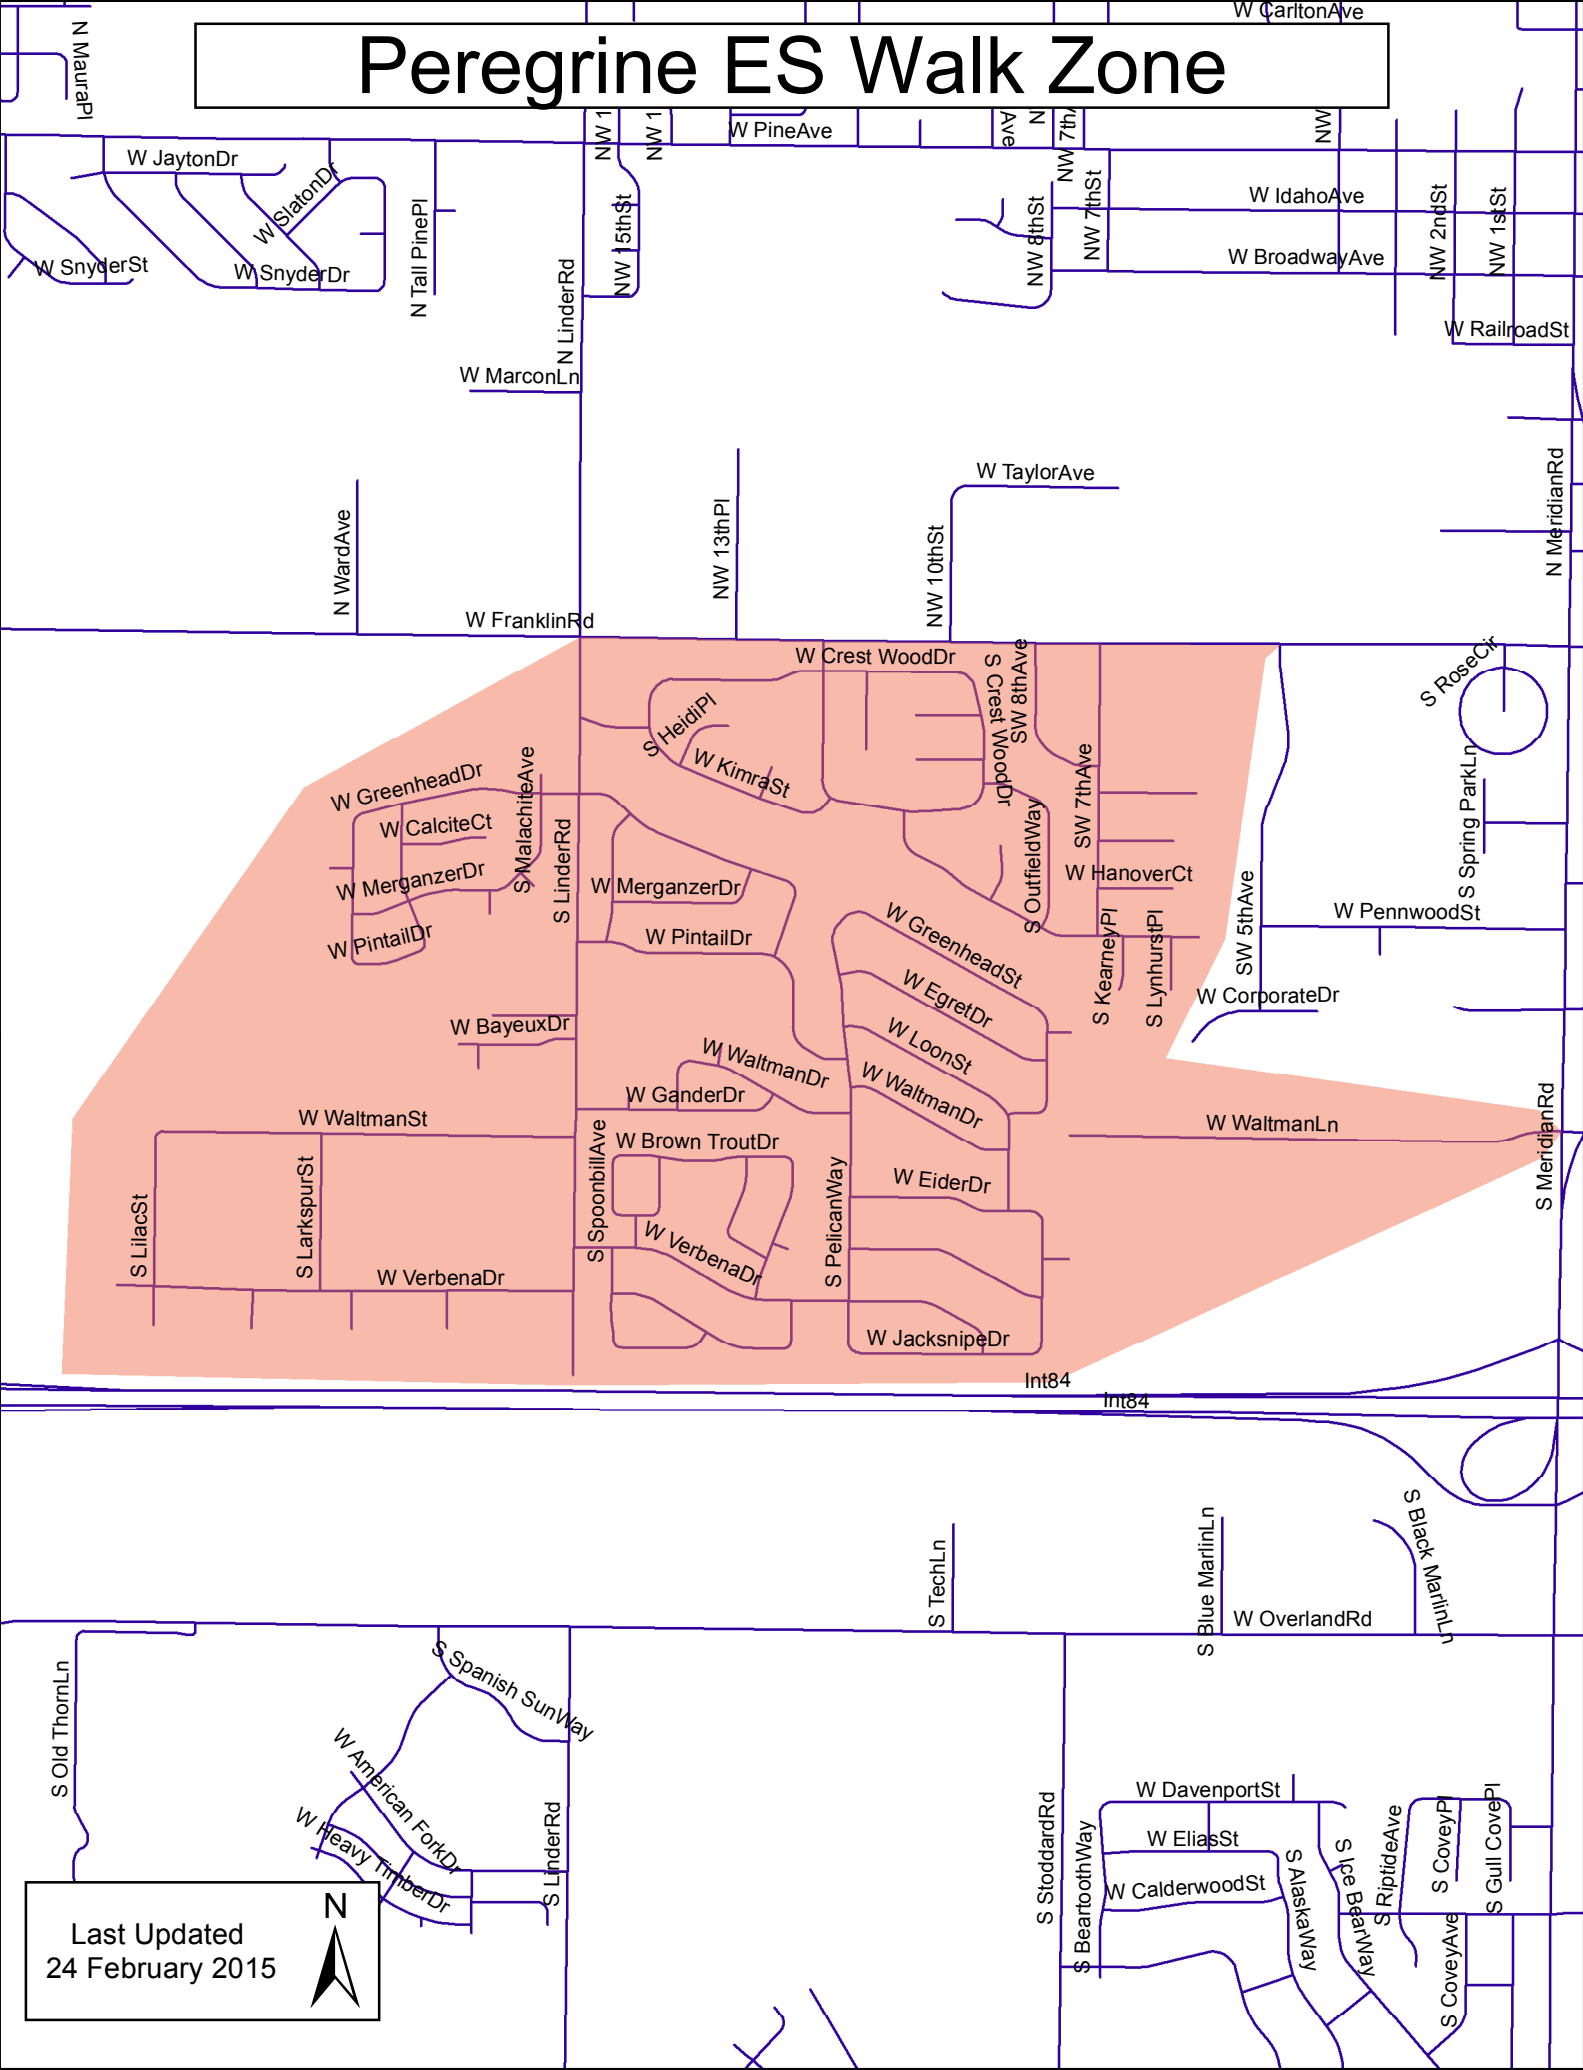

Peregrine ES Walk Zone

Last Updated
24 February 2015