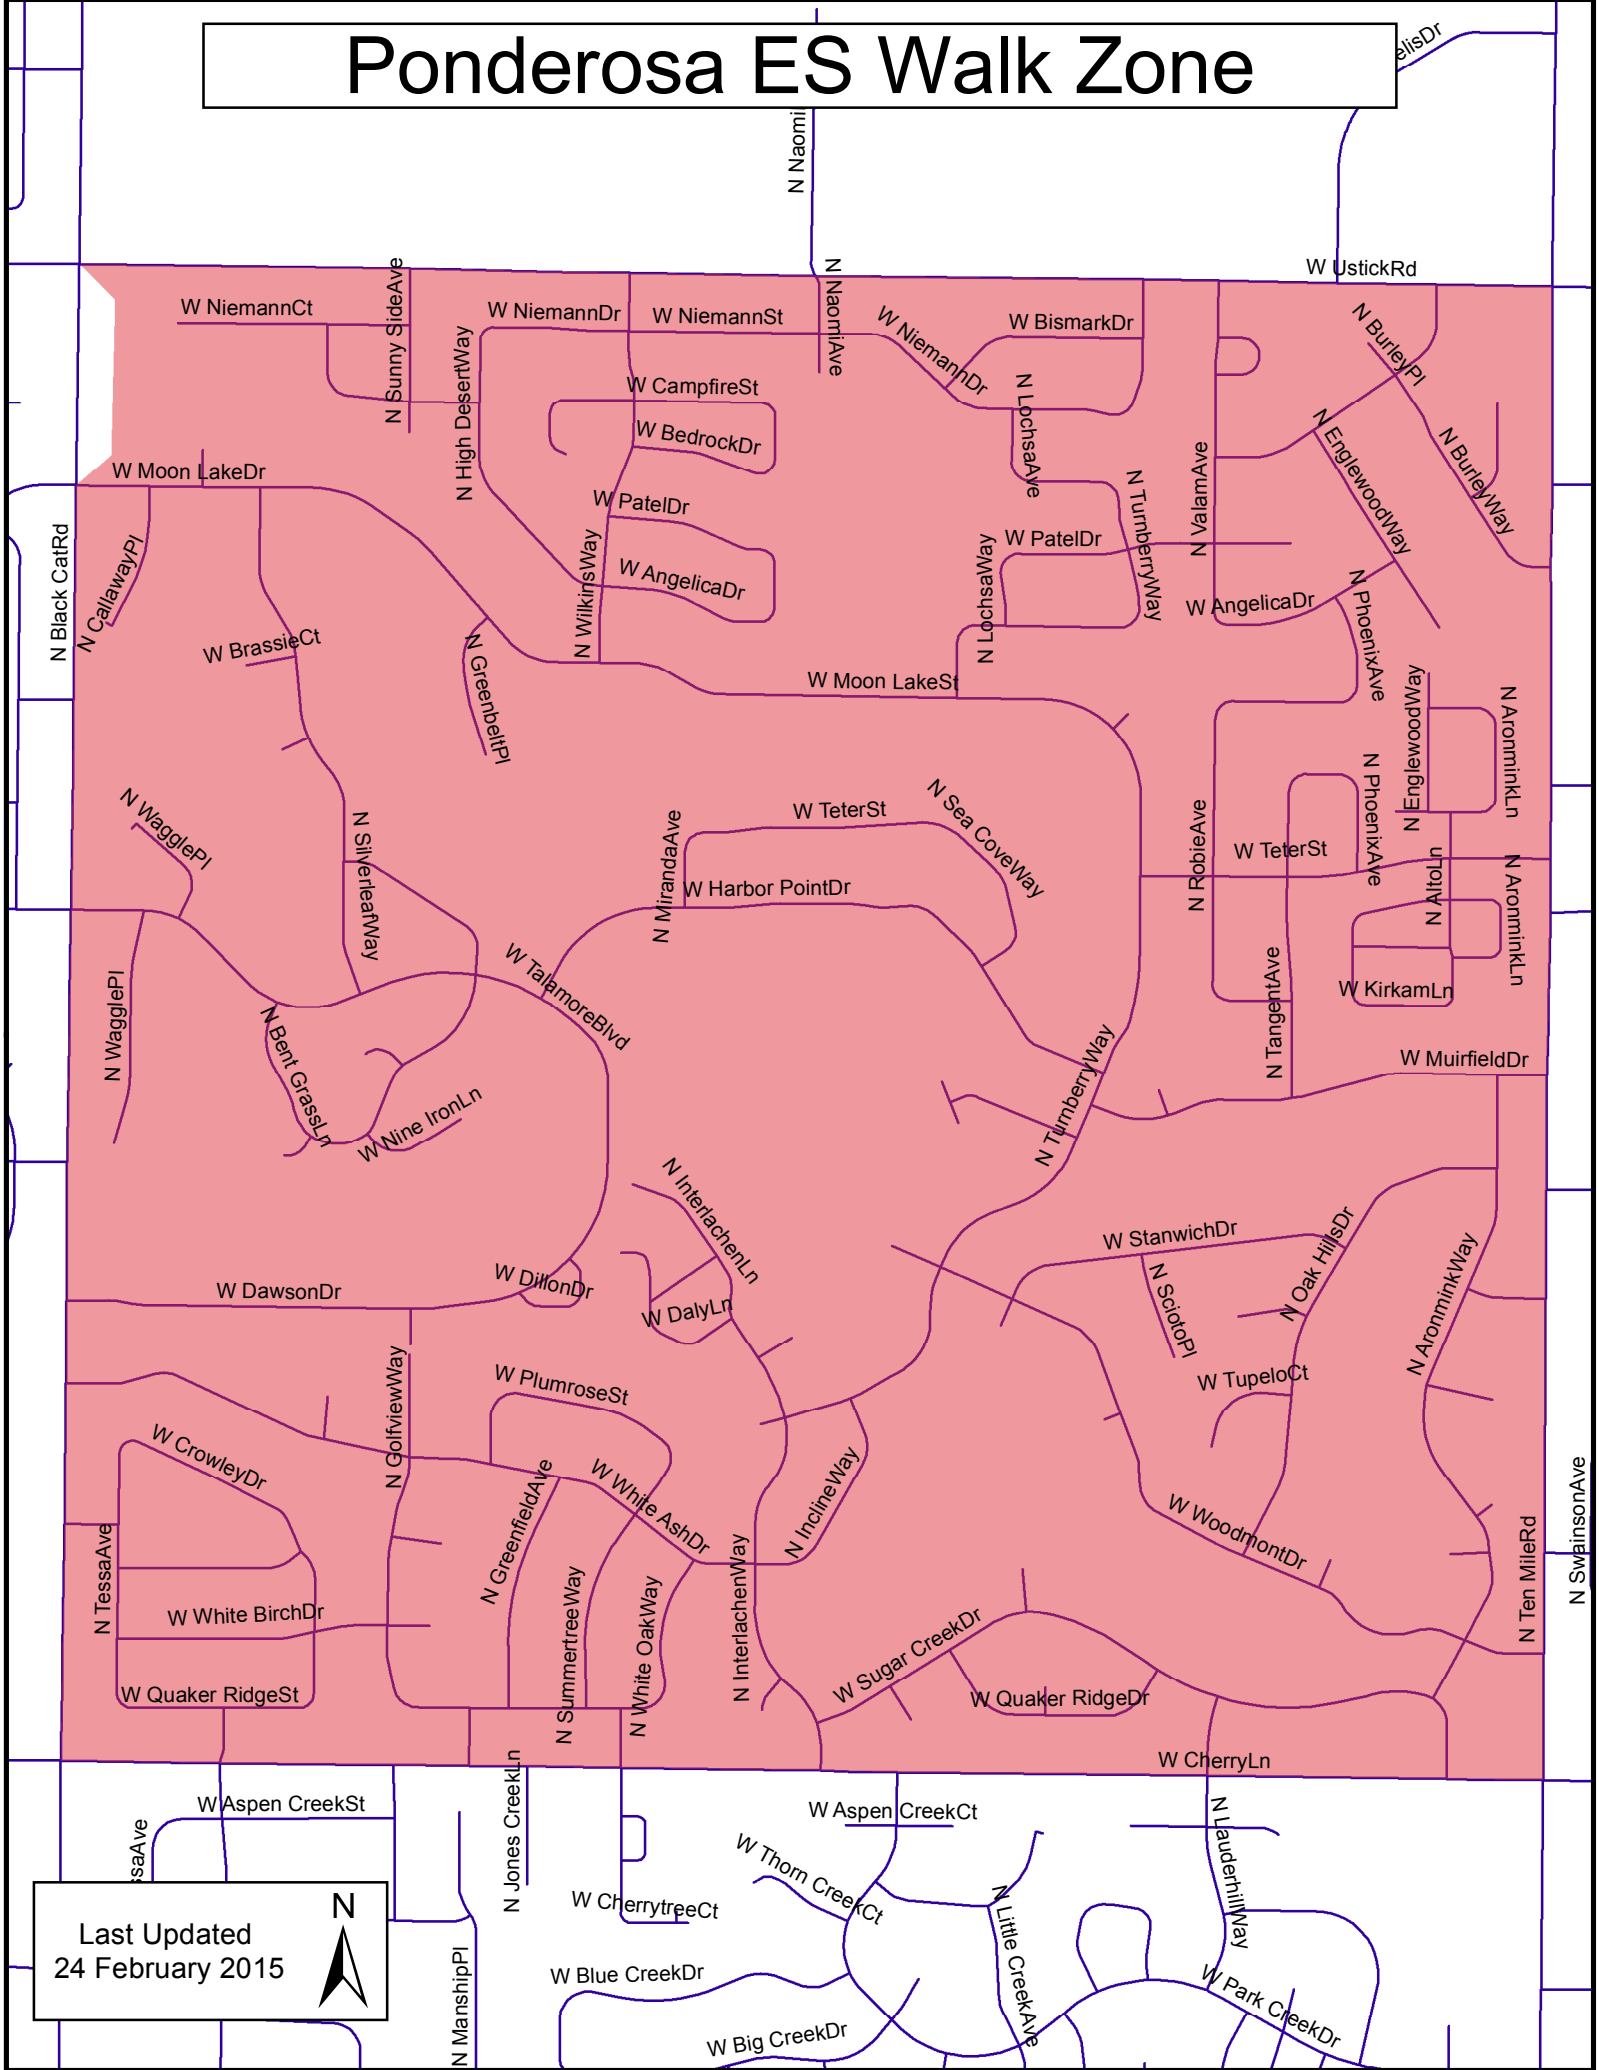

Ponderosa ES Walk Zone

Last Updated
24 February 2015