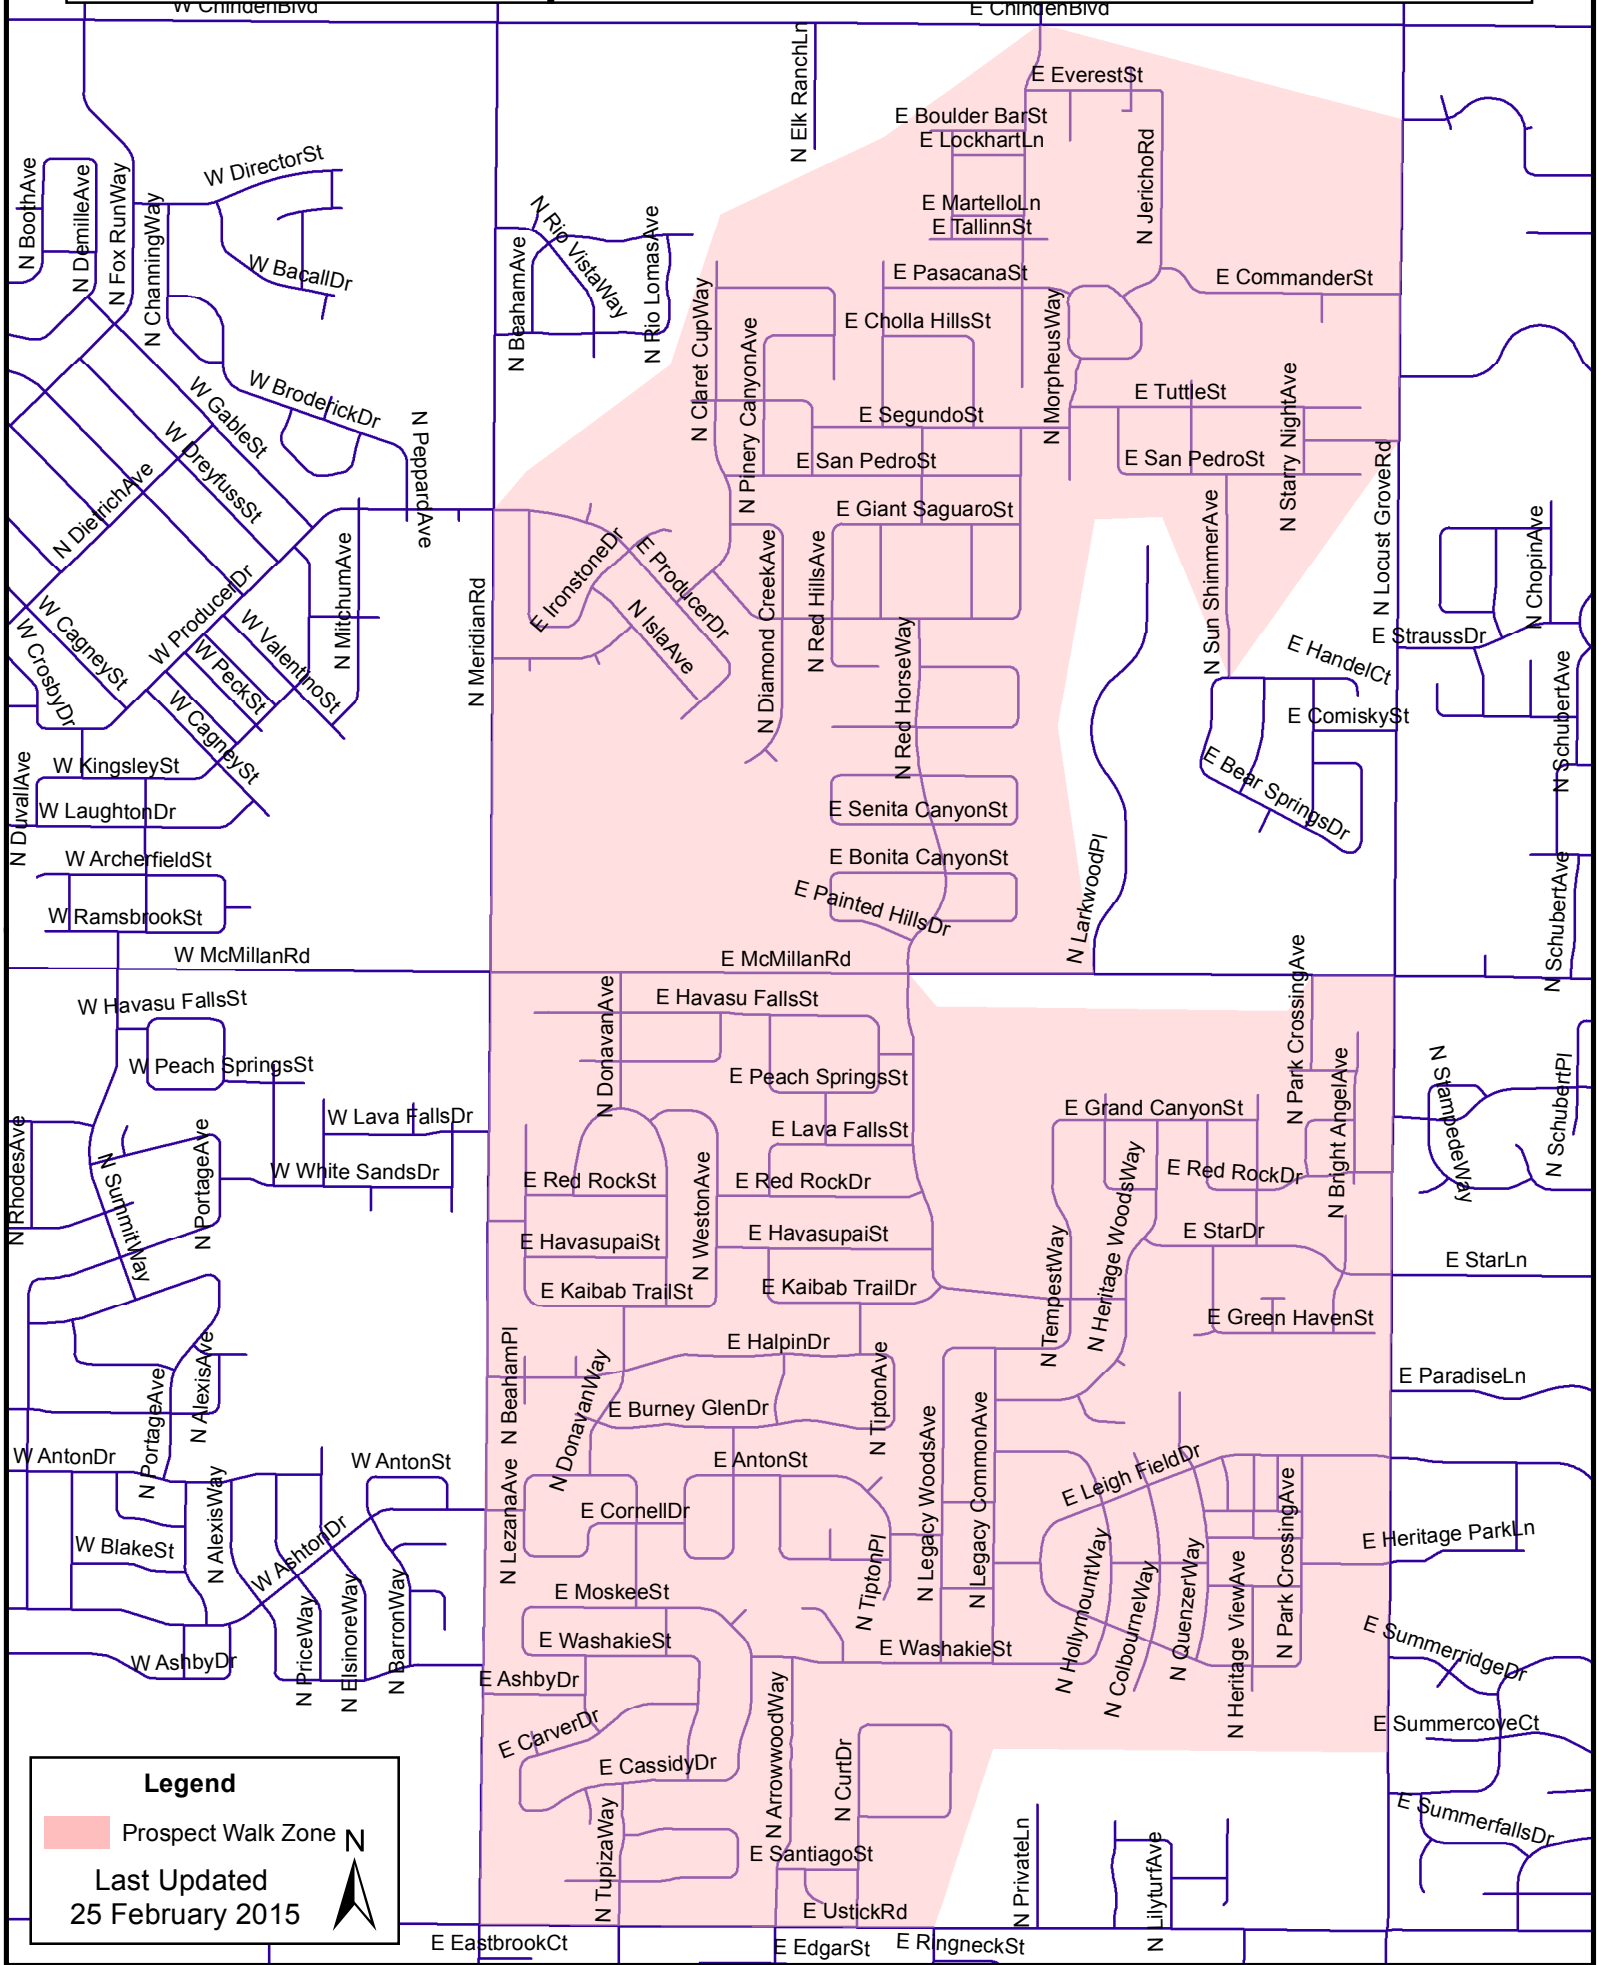

Prospect ES Walk Zone

Legend

 Prospect Walk Zone

Last Updated
25 February 2015