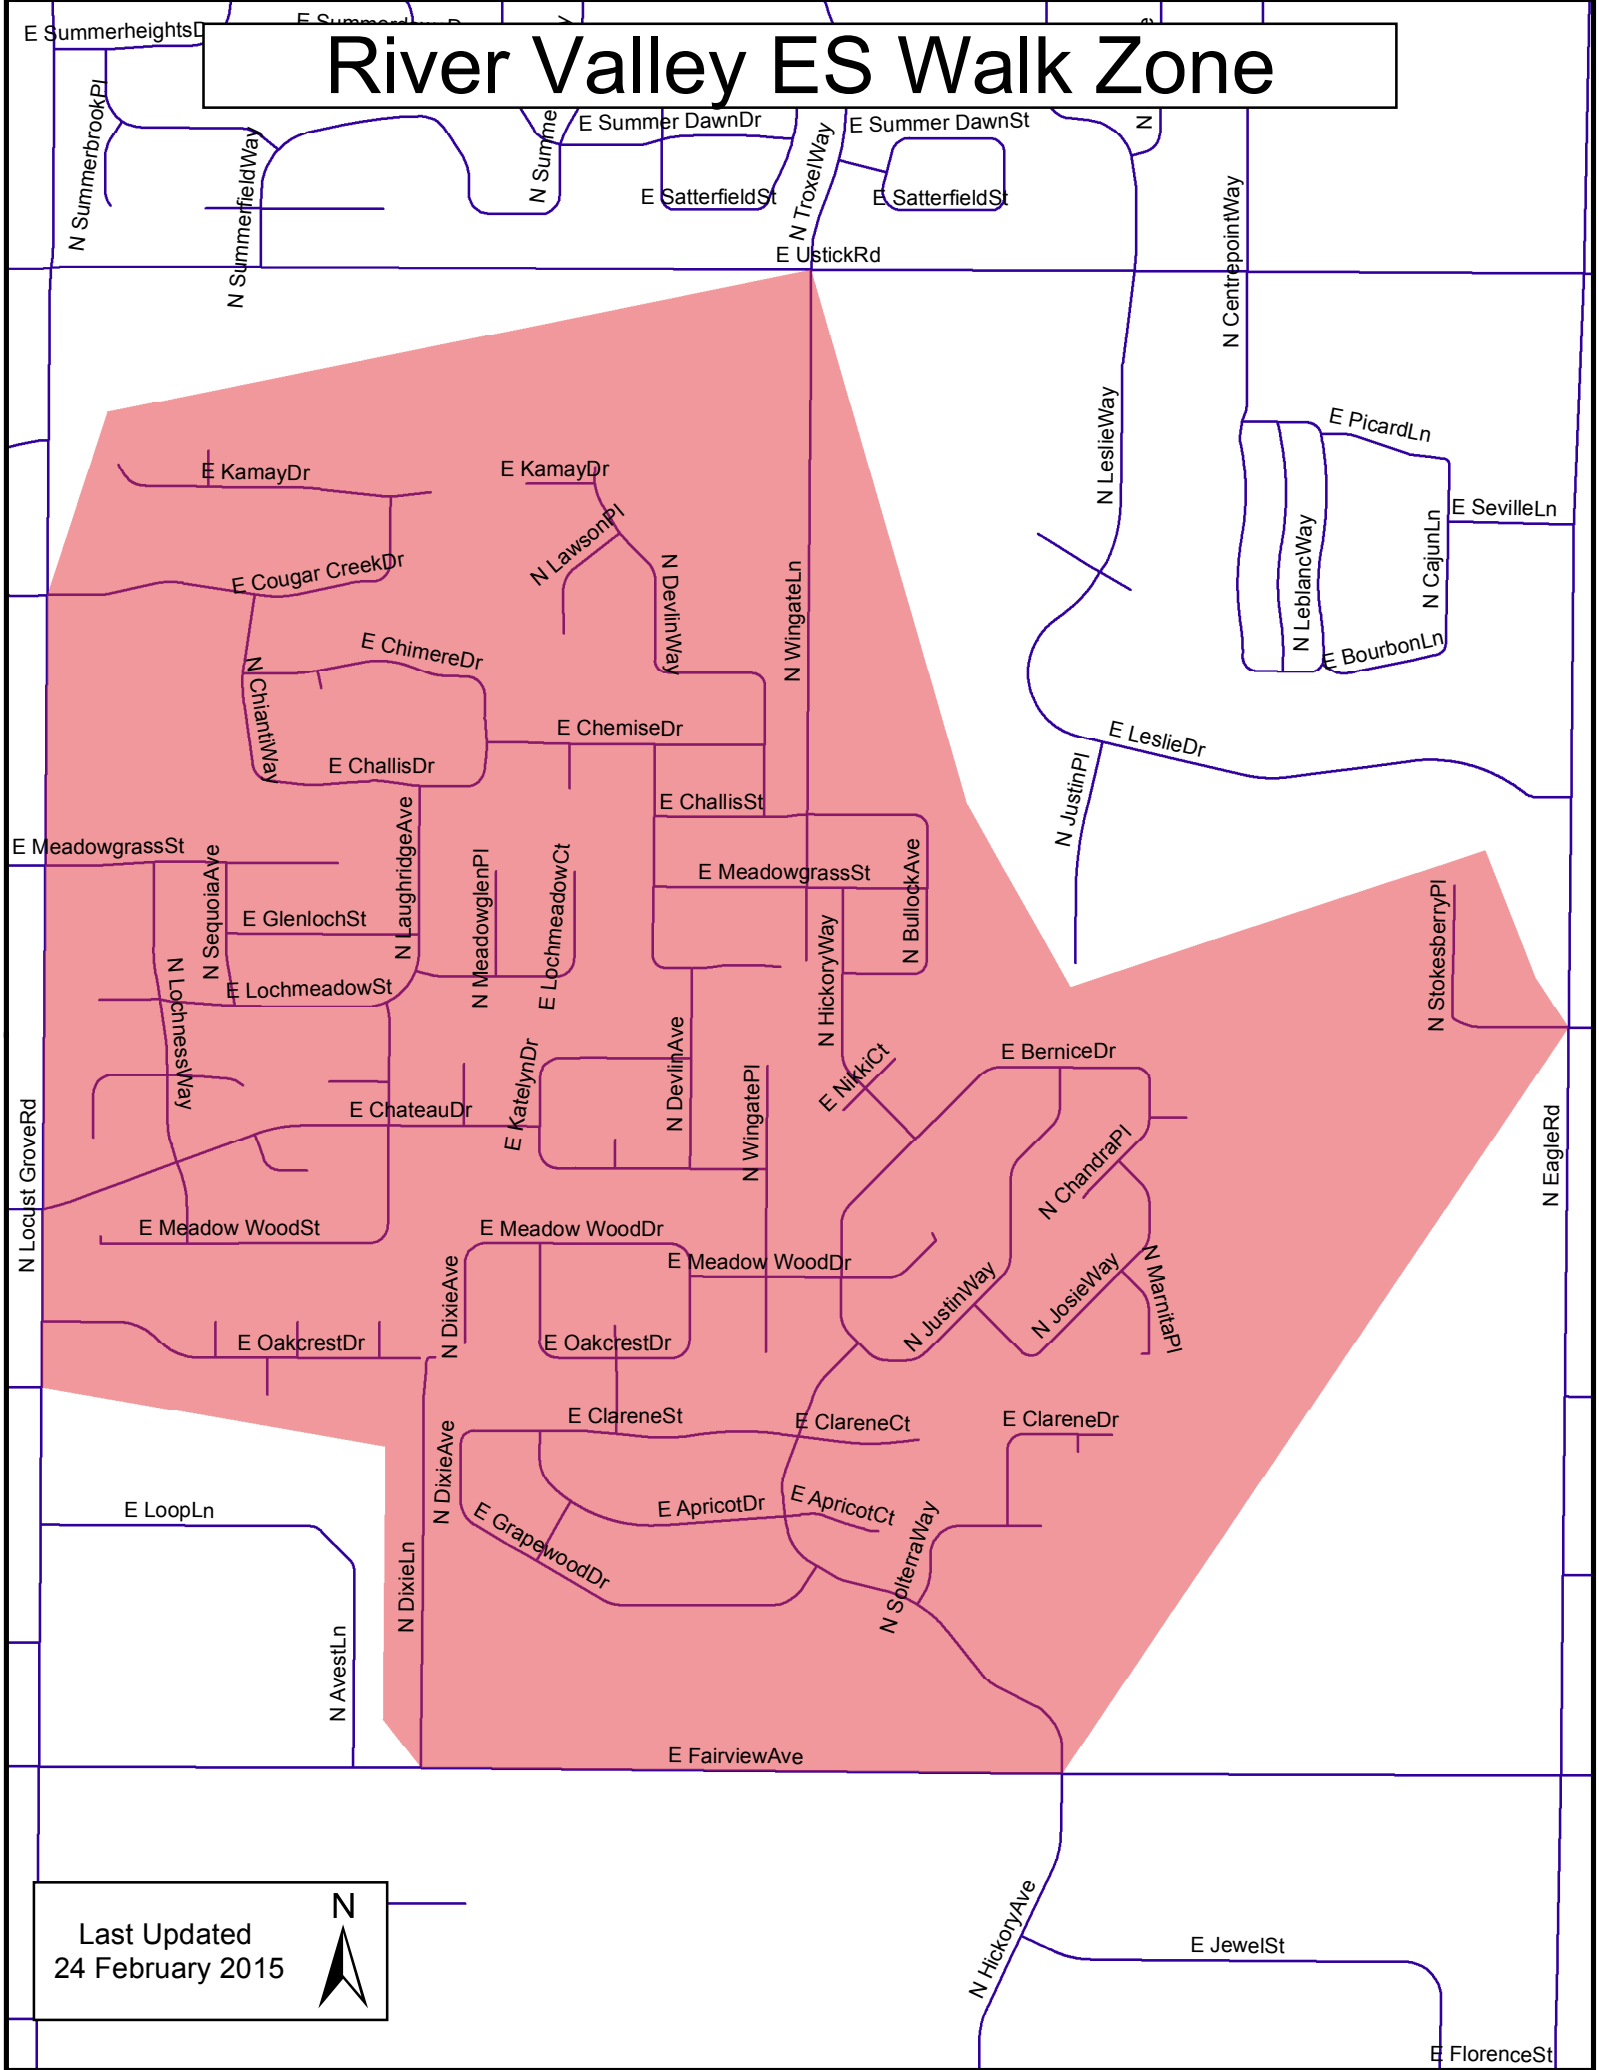

River Valley ES Walk Zone

Last Updated
24 February 2015