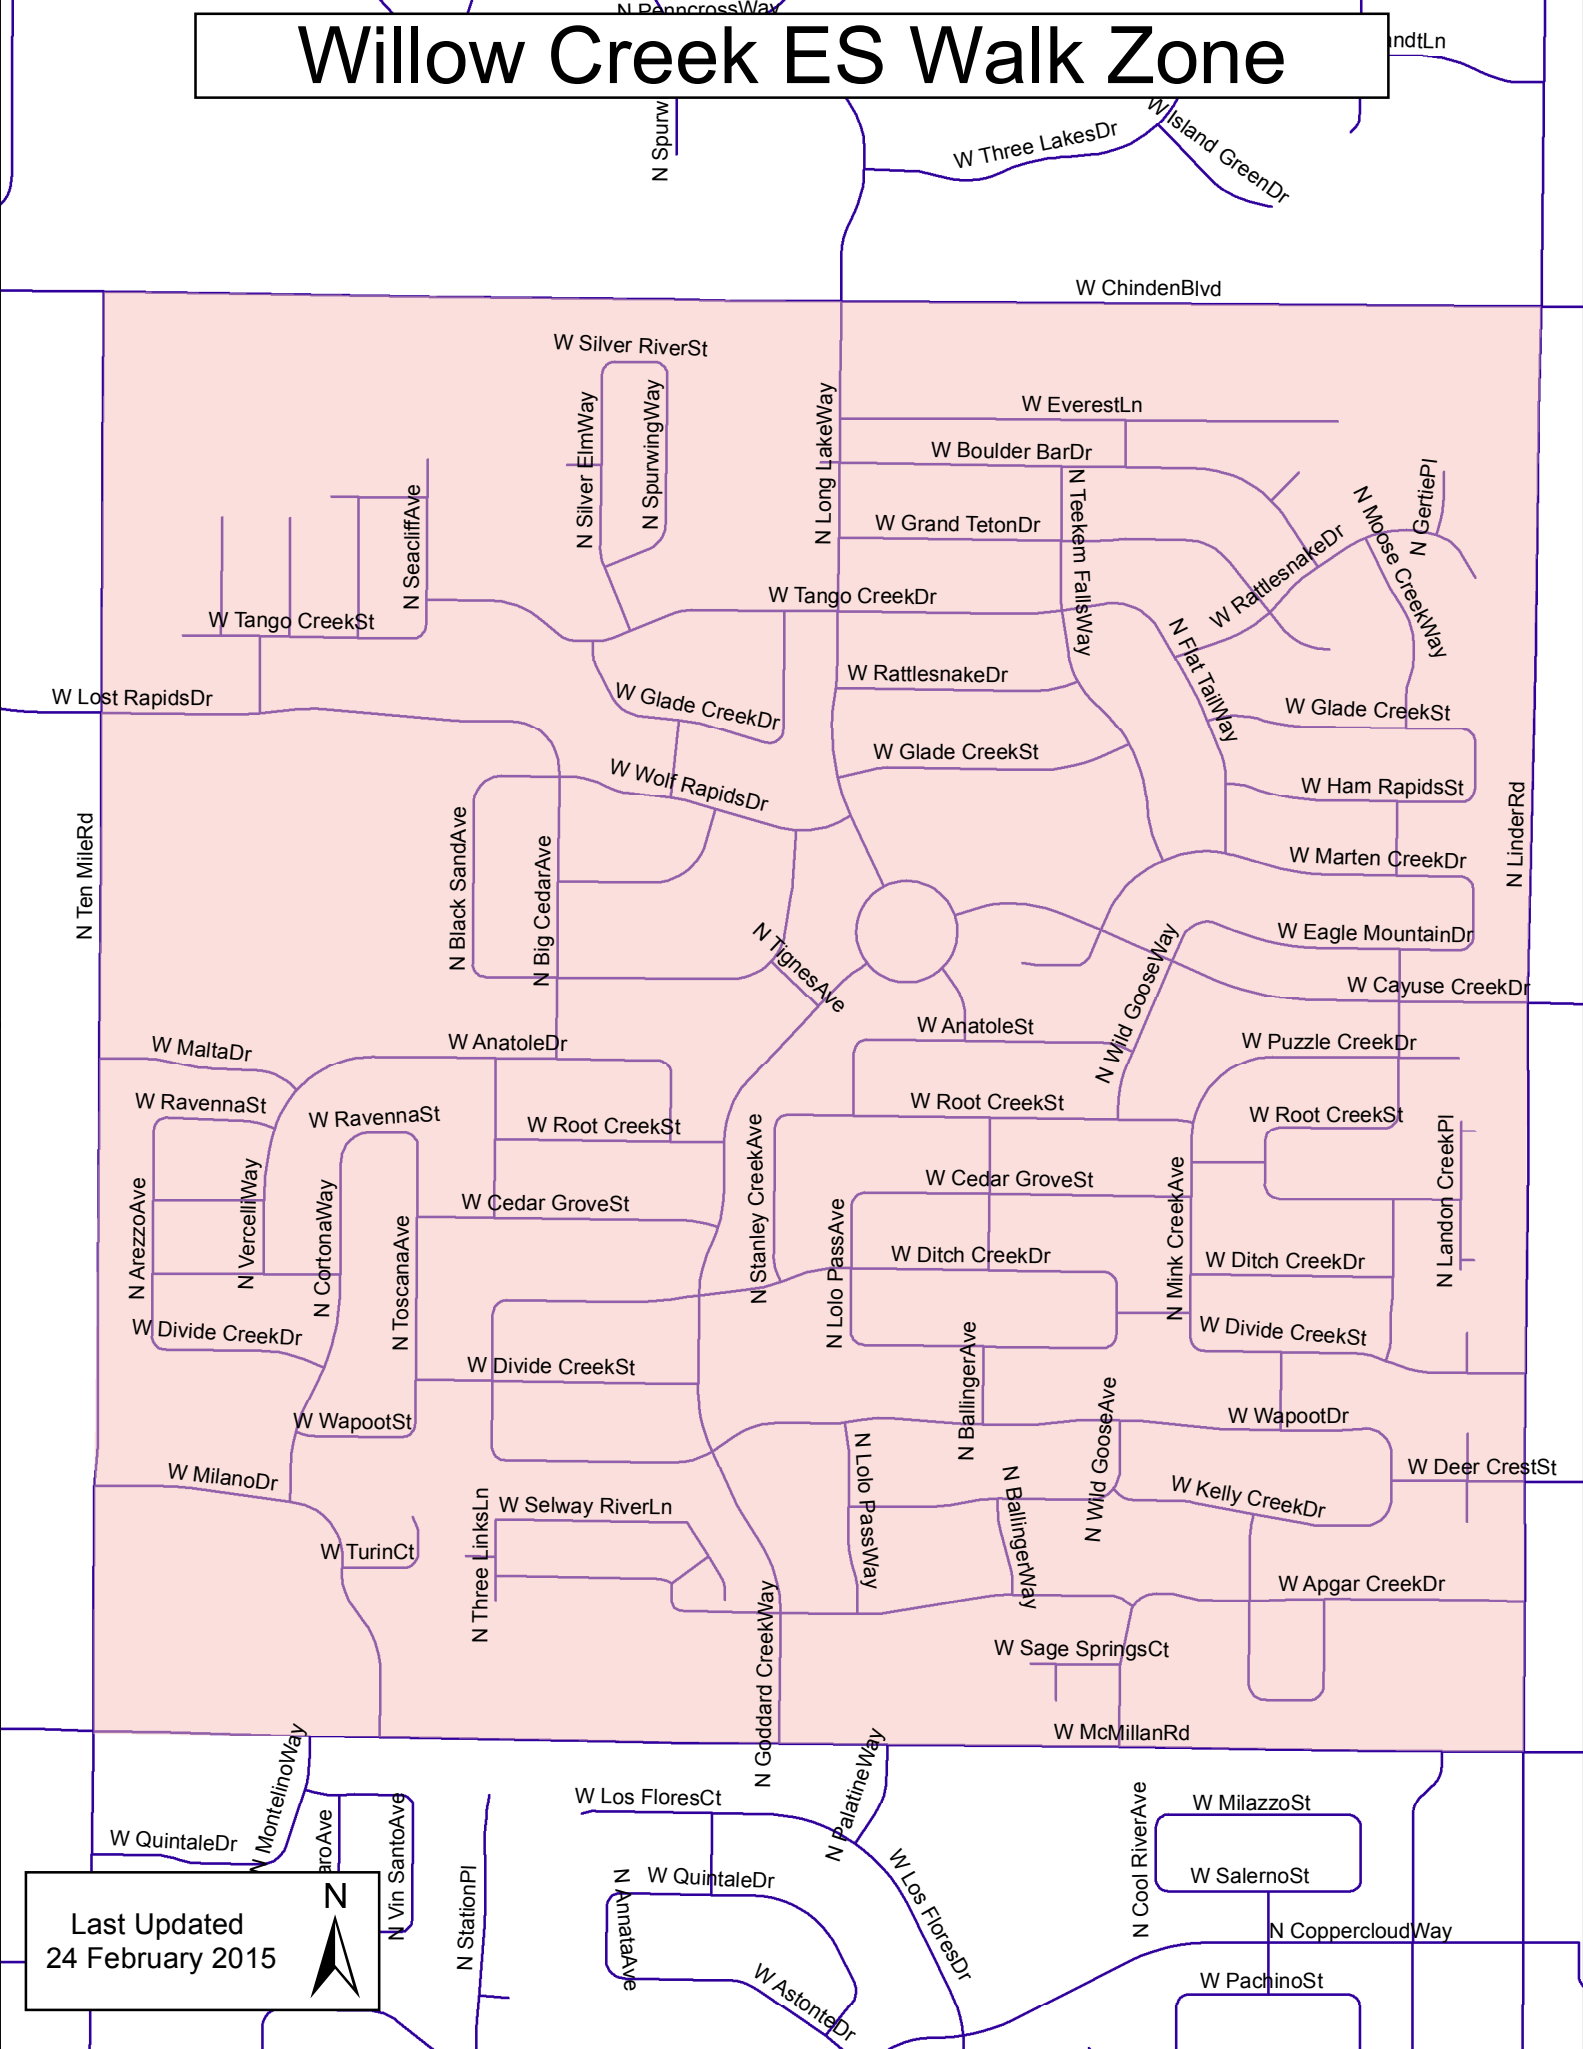

Willow Creek ES Walk Zone

Last Updated
24 February 2015