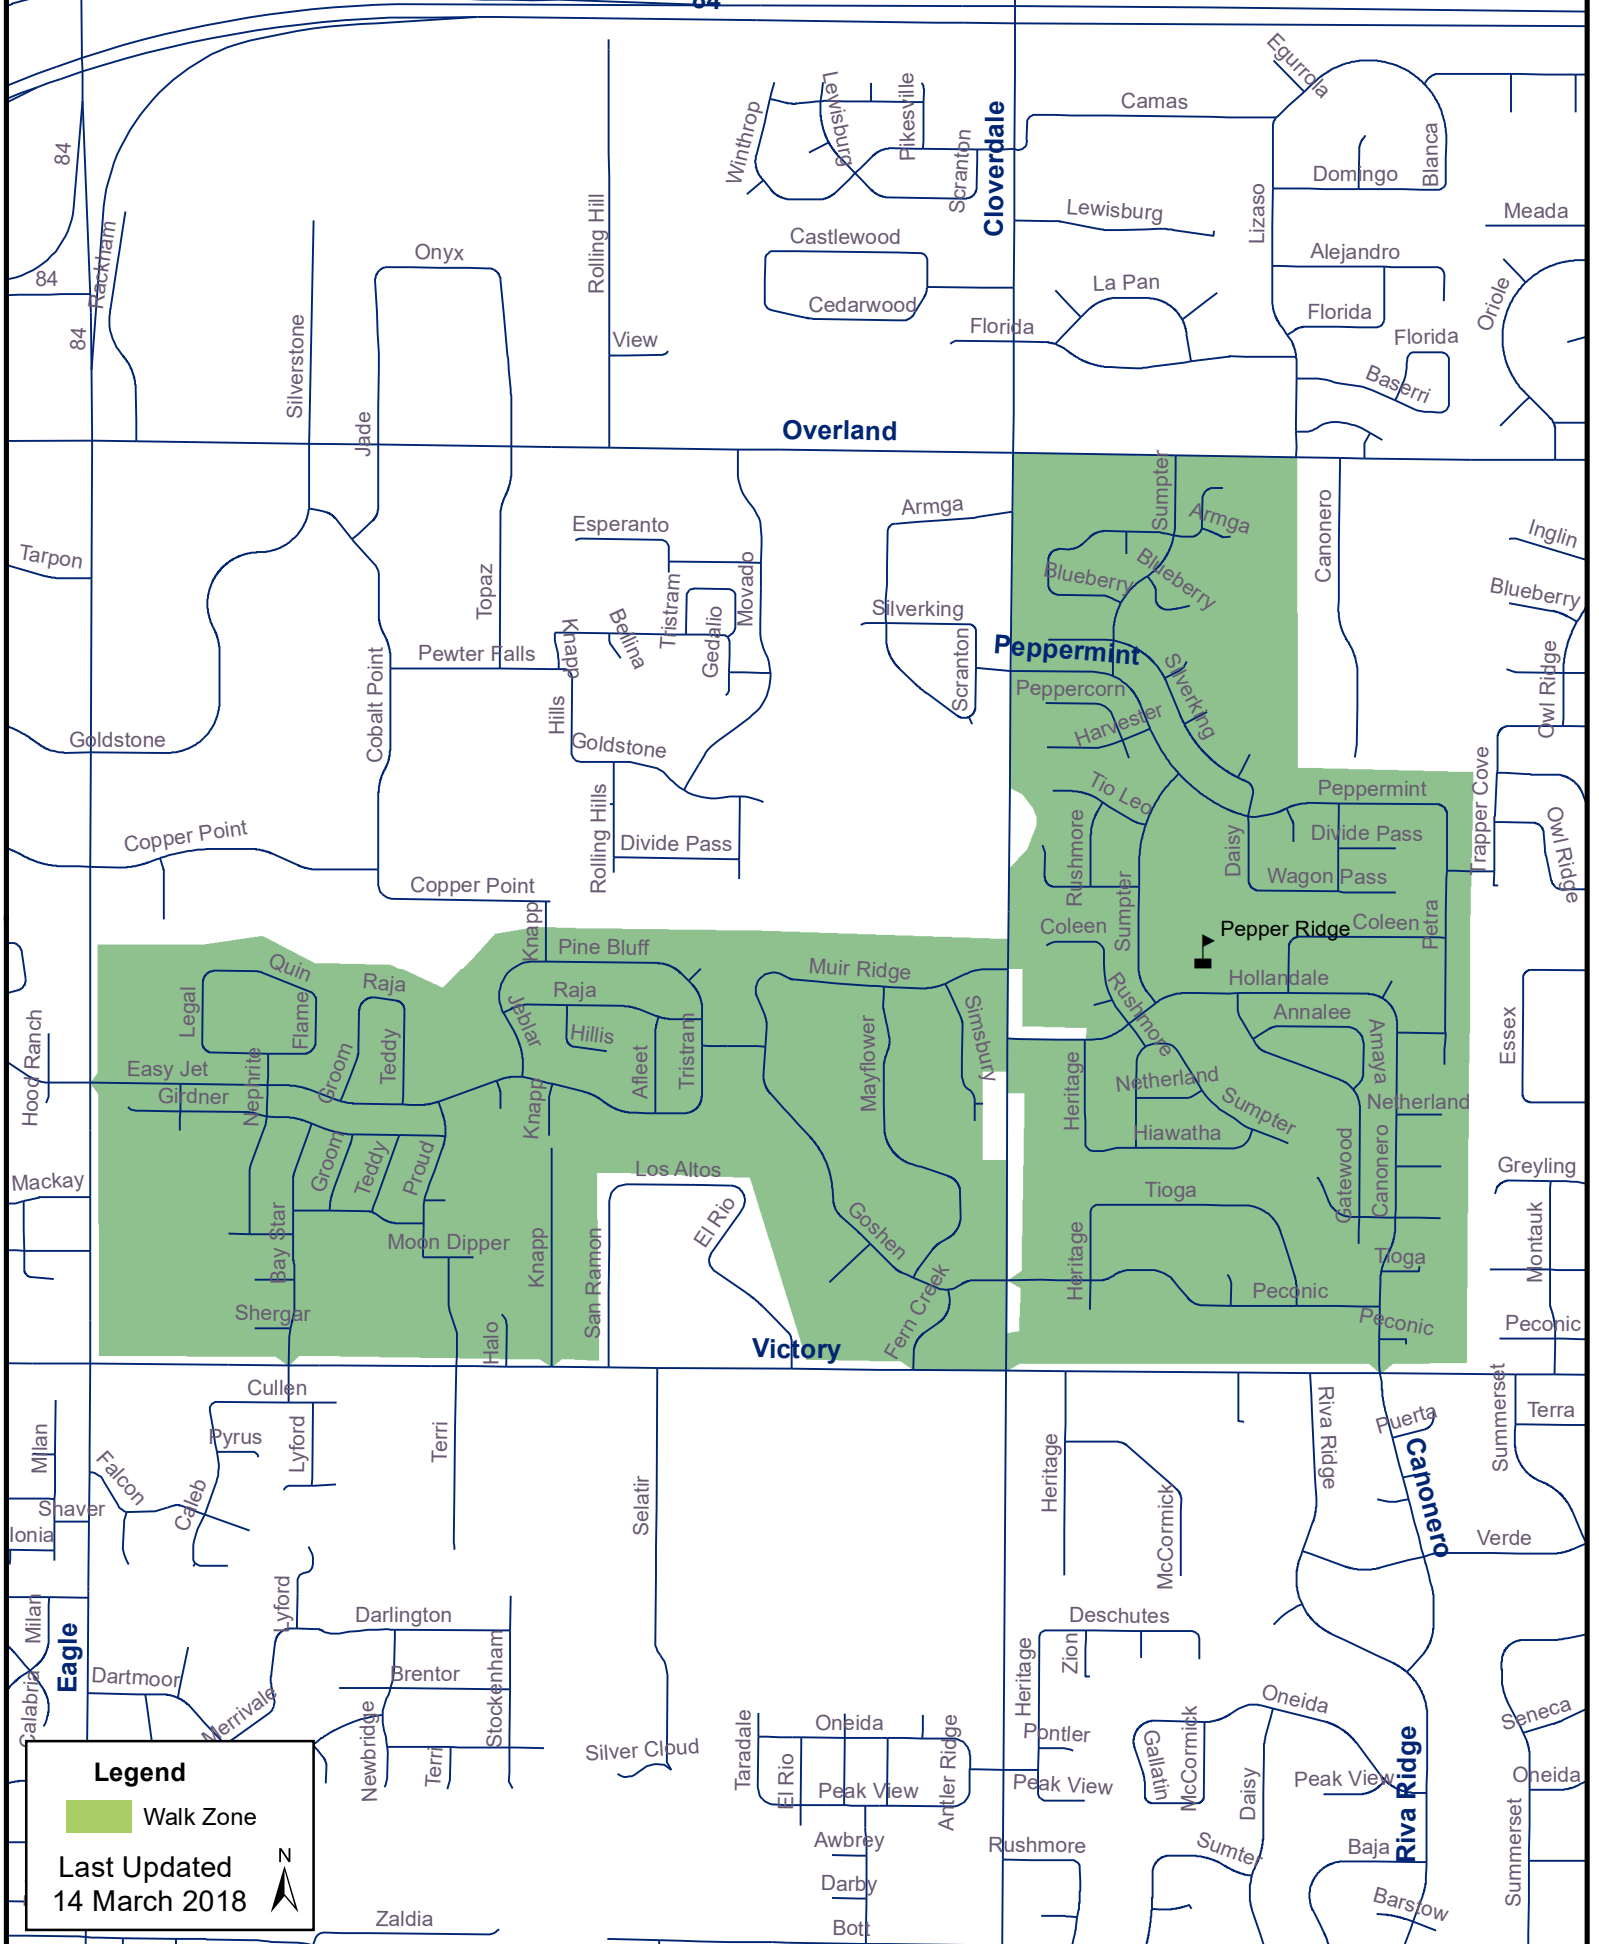

# Pepper Ridge ES Walk Zone

**Legend**

- Walk Zone

Last Updated  
14 March 2018