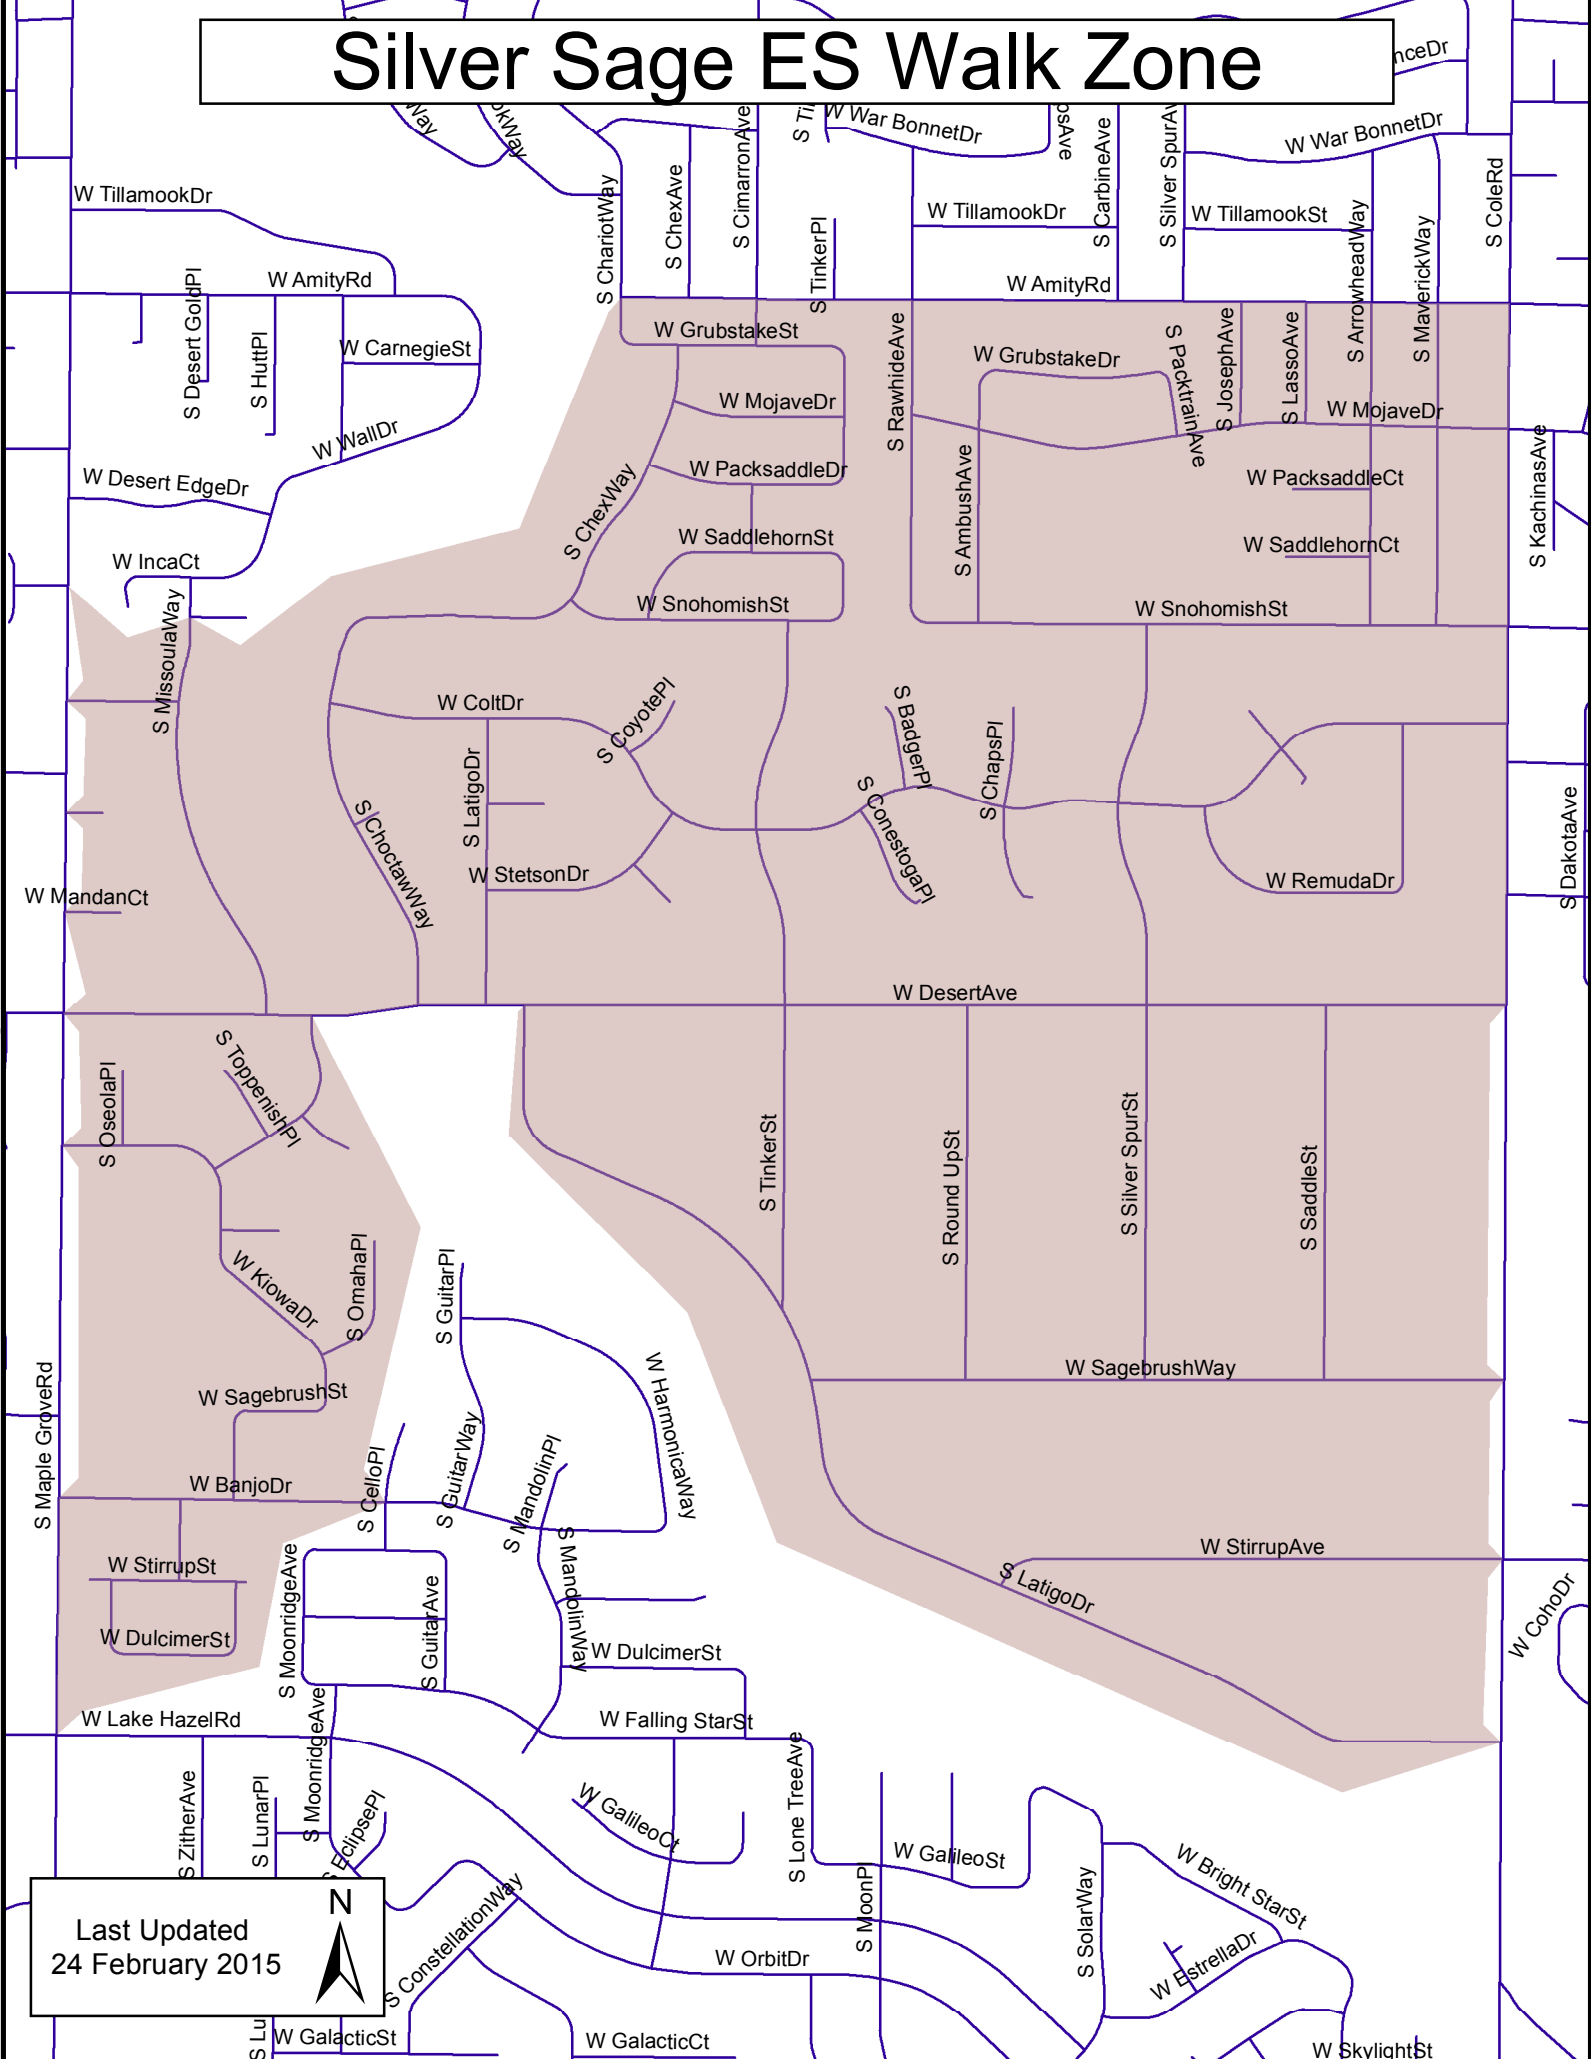

Silver Sage ES Walk Zone

Last Updated
24 February 2015