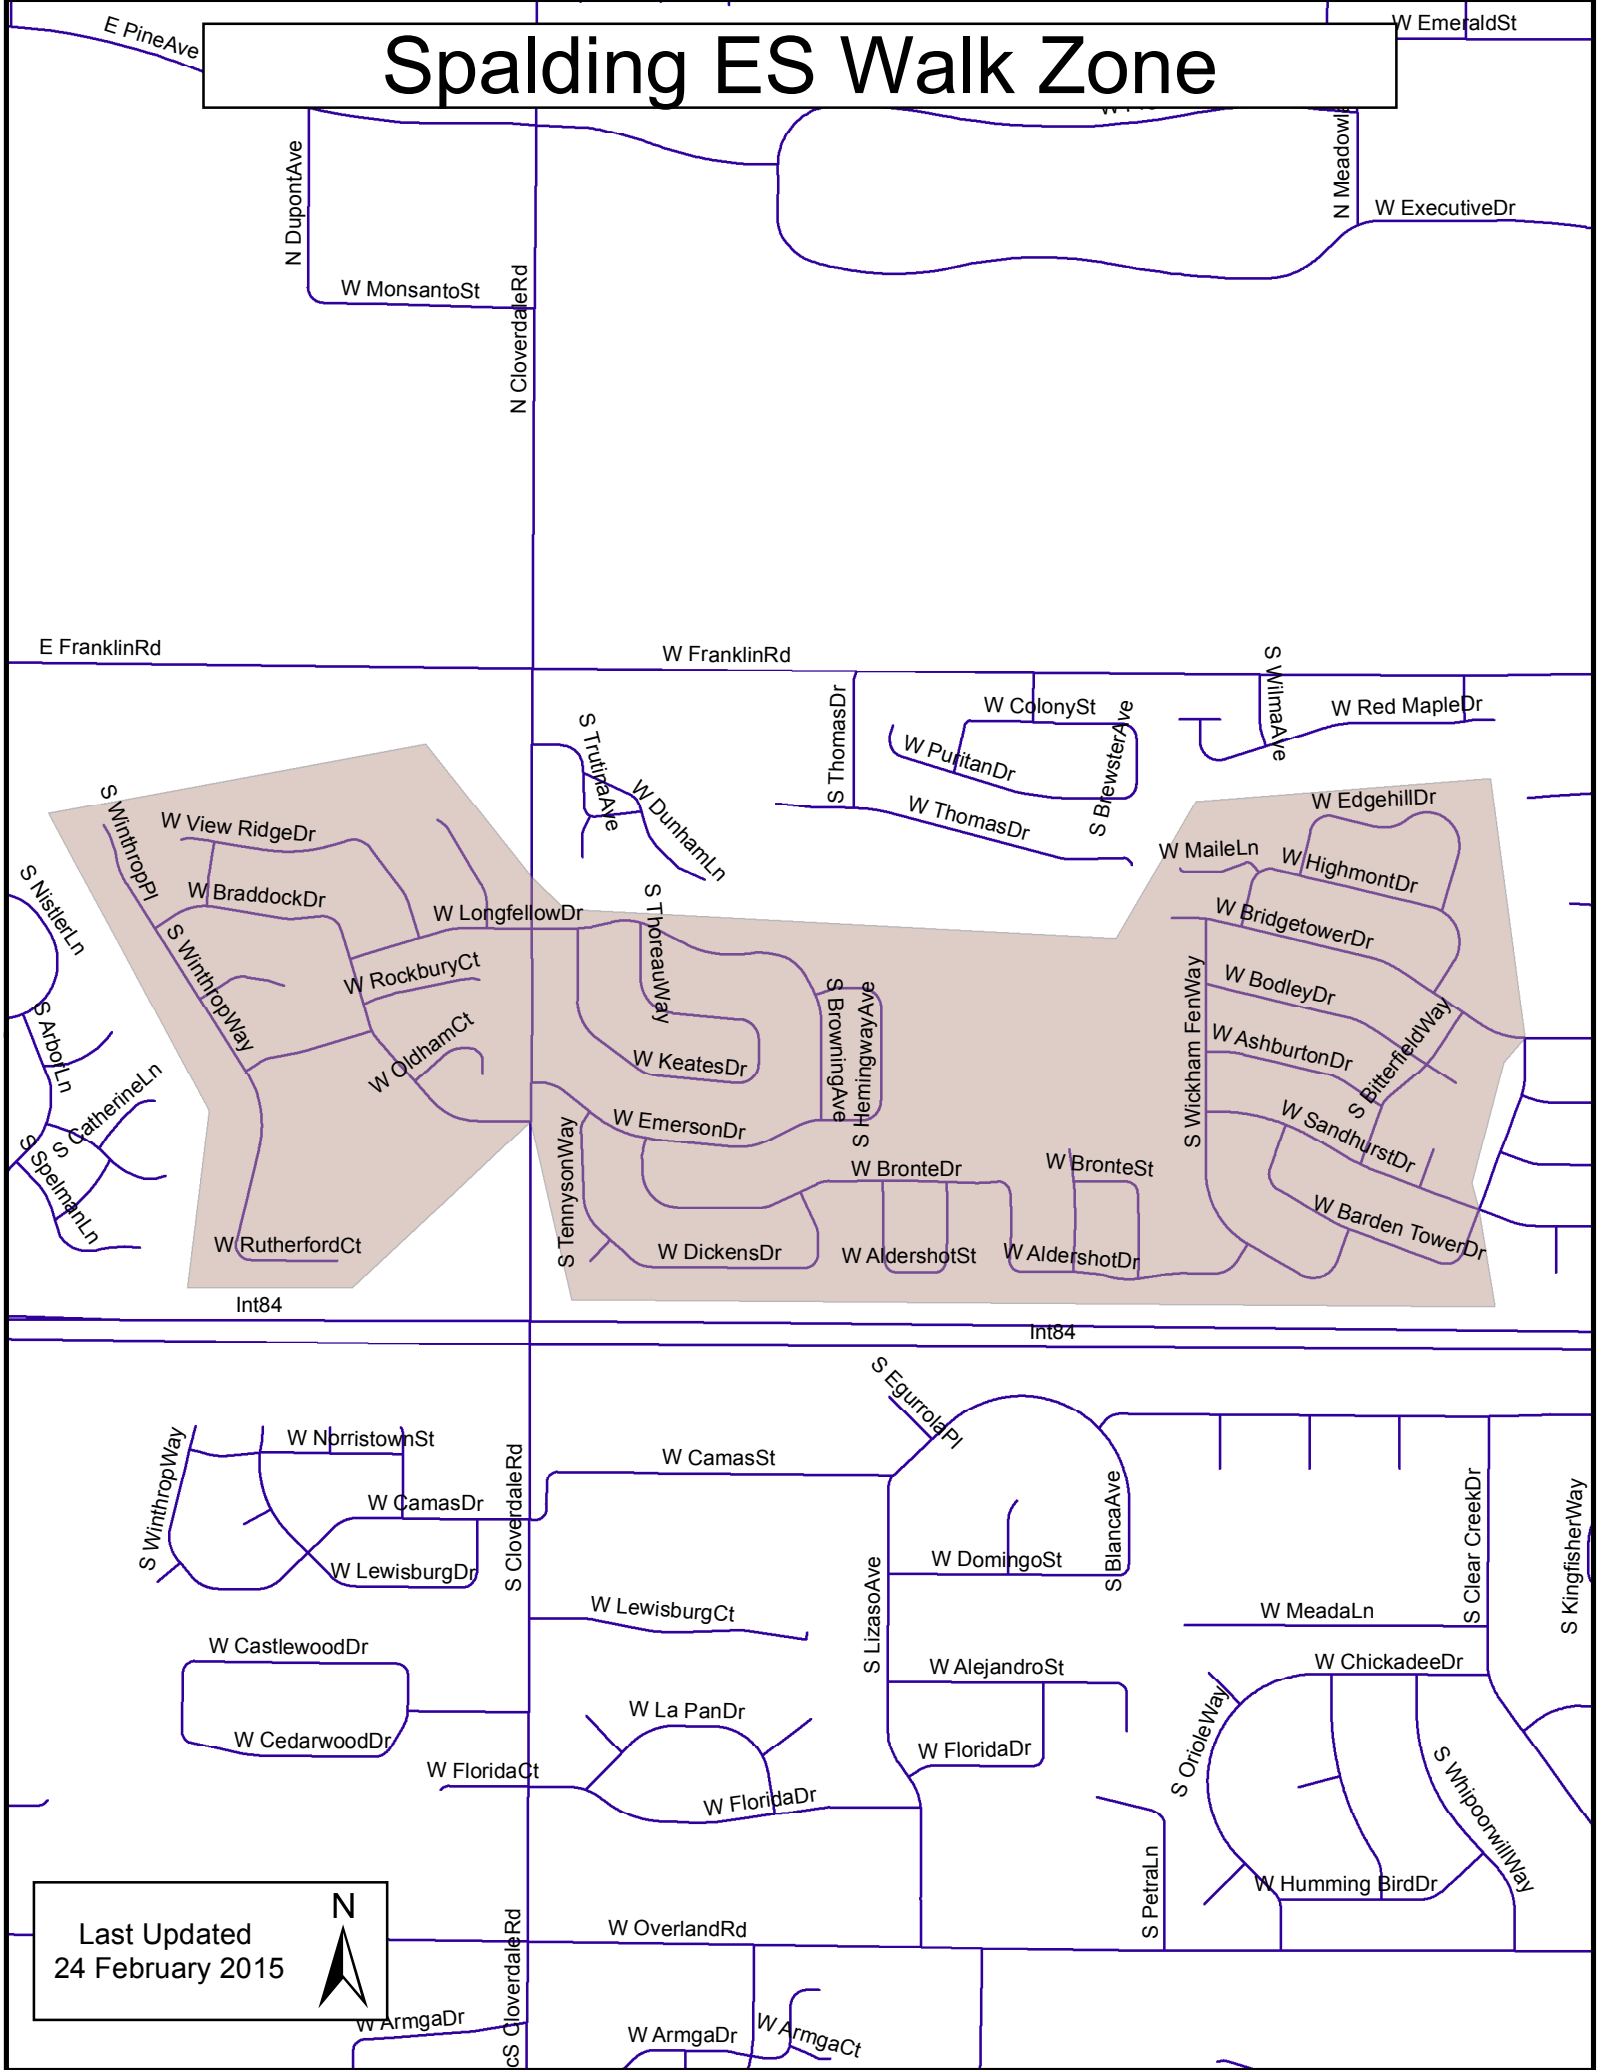

Spalding ES Walk Zone

Last Updated
24 February 2015