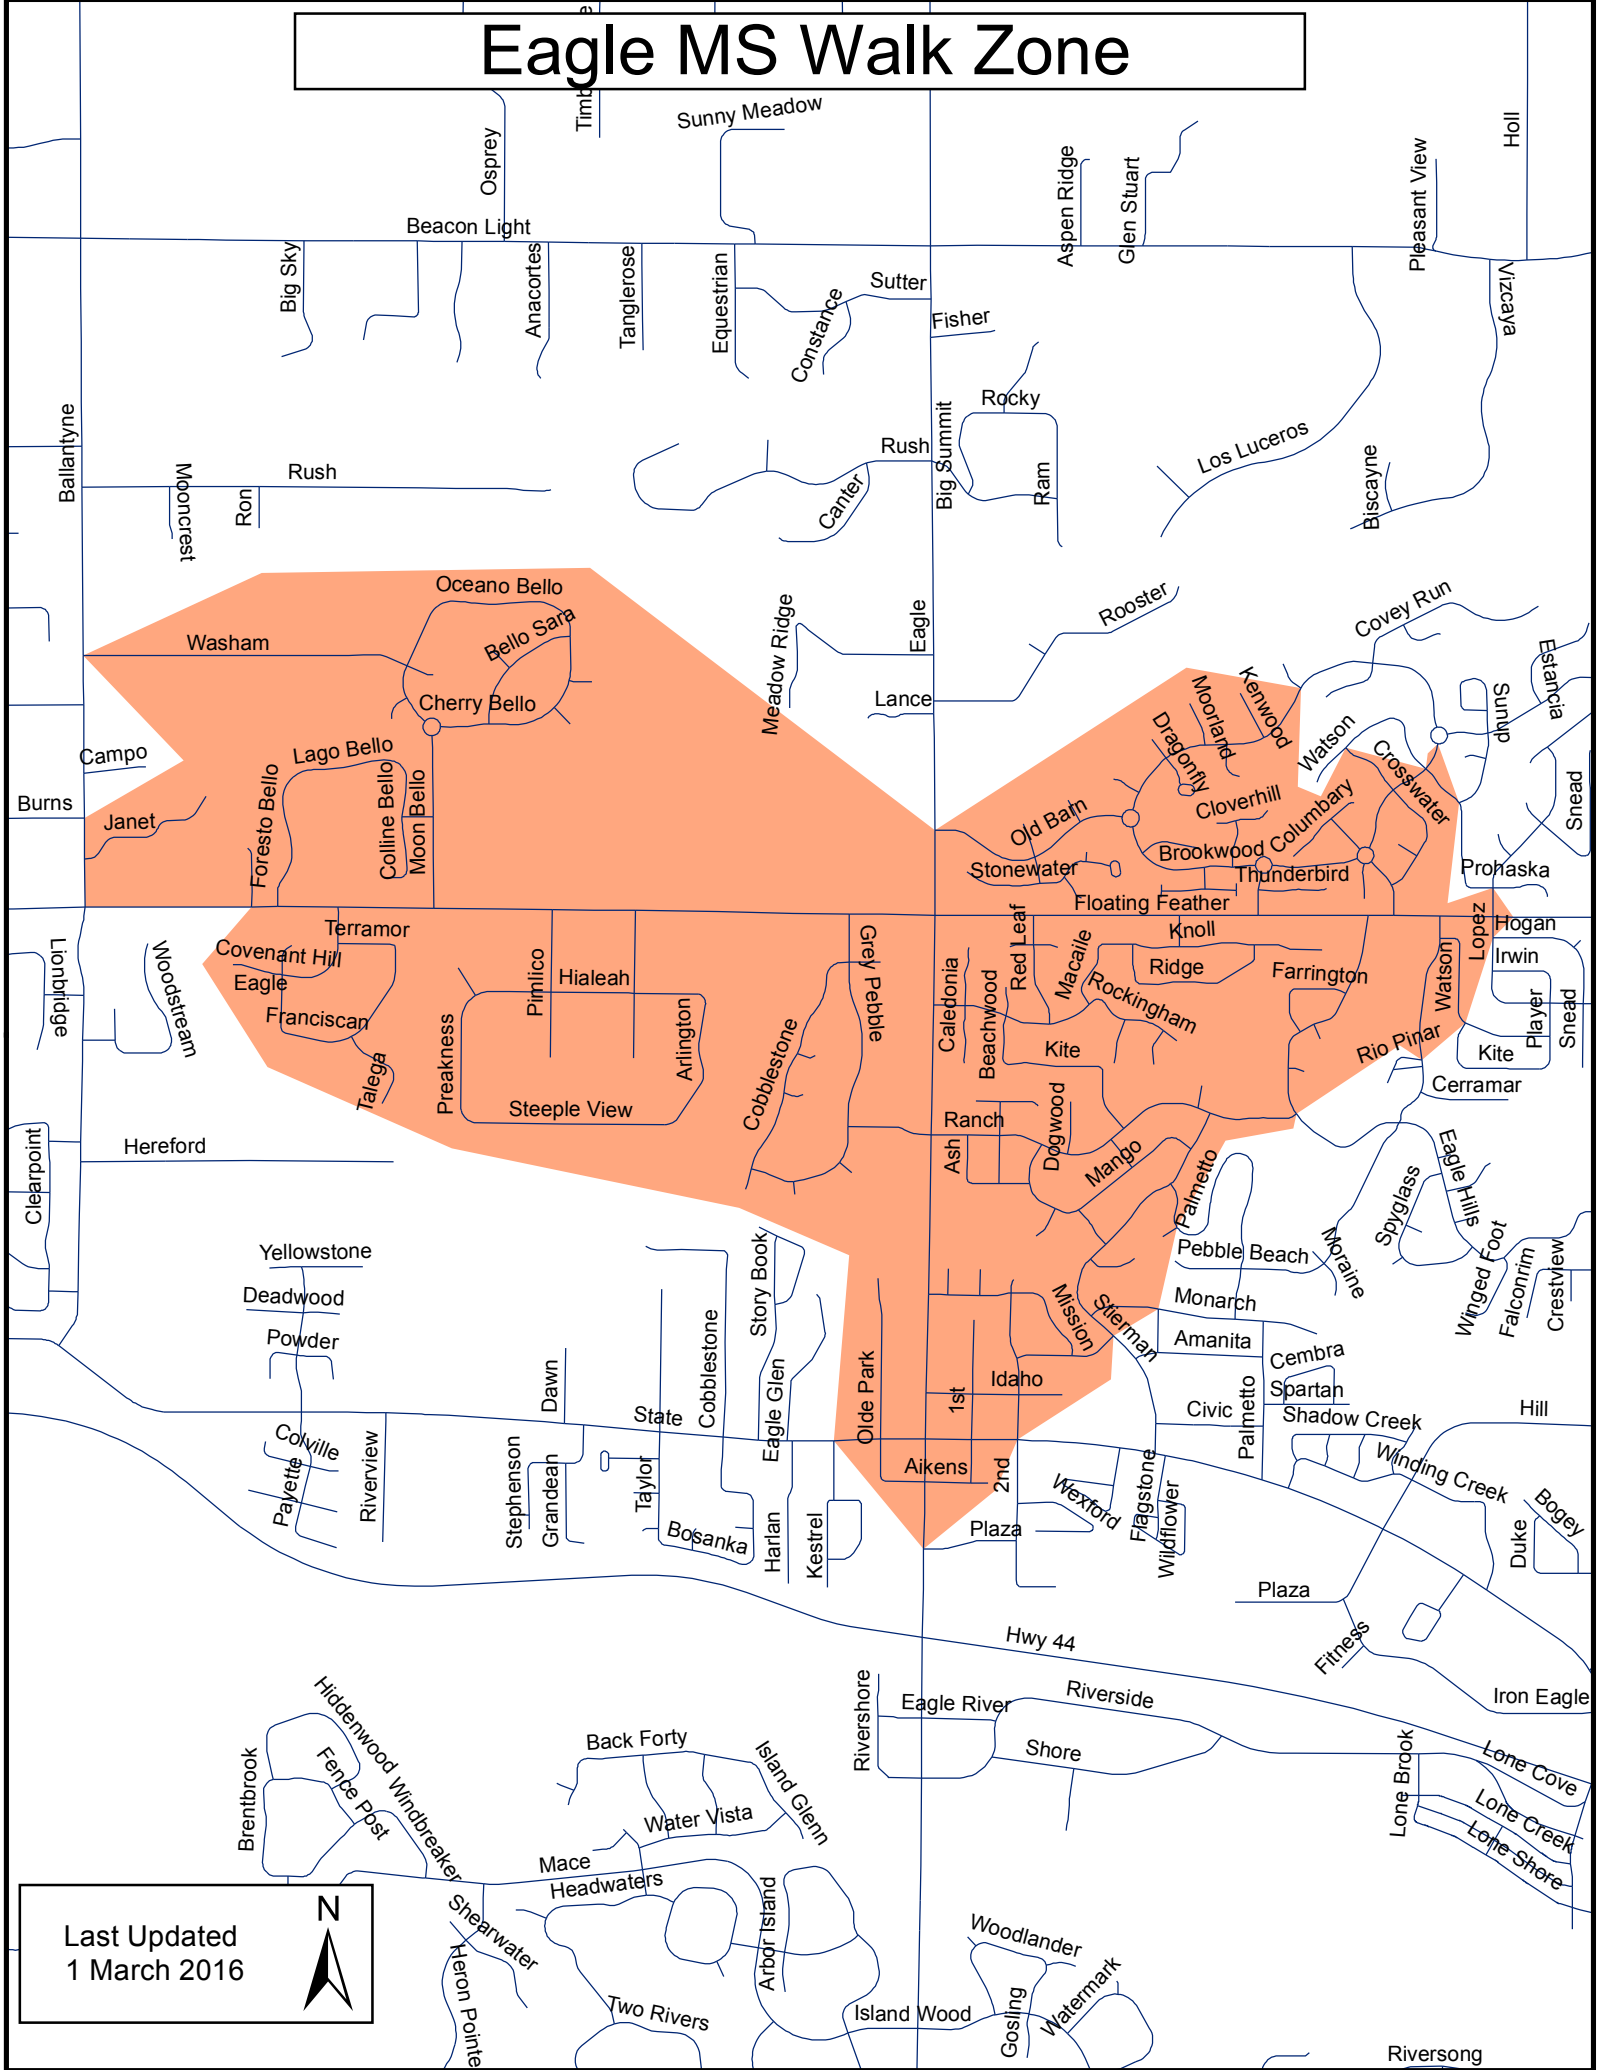

Eagle MS Walk Zone

Last Updated
1 March 2016

Riversong