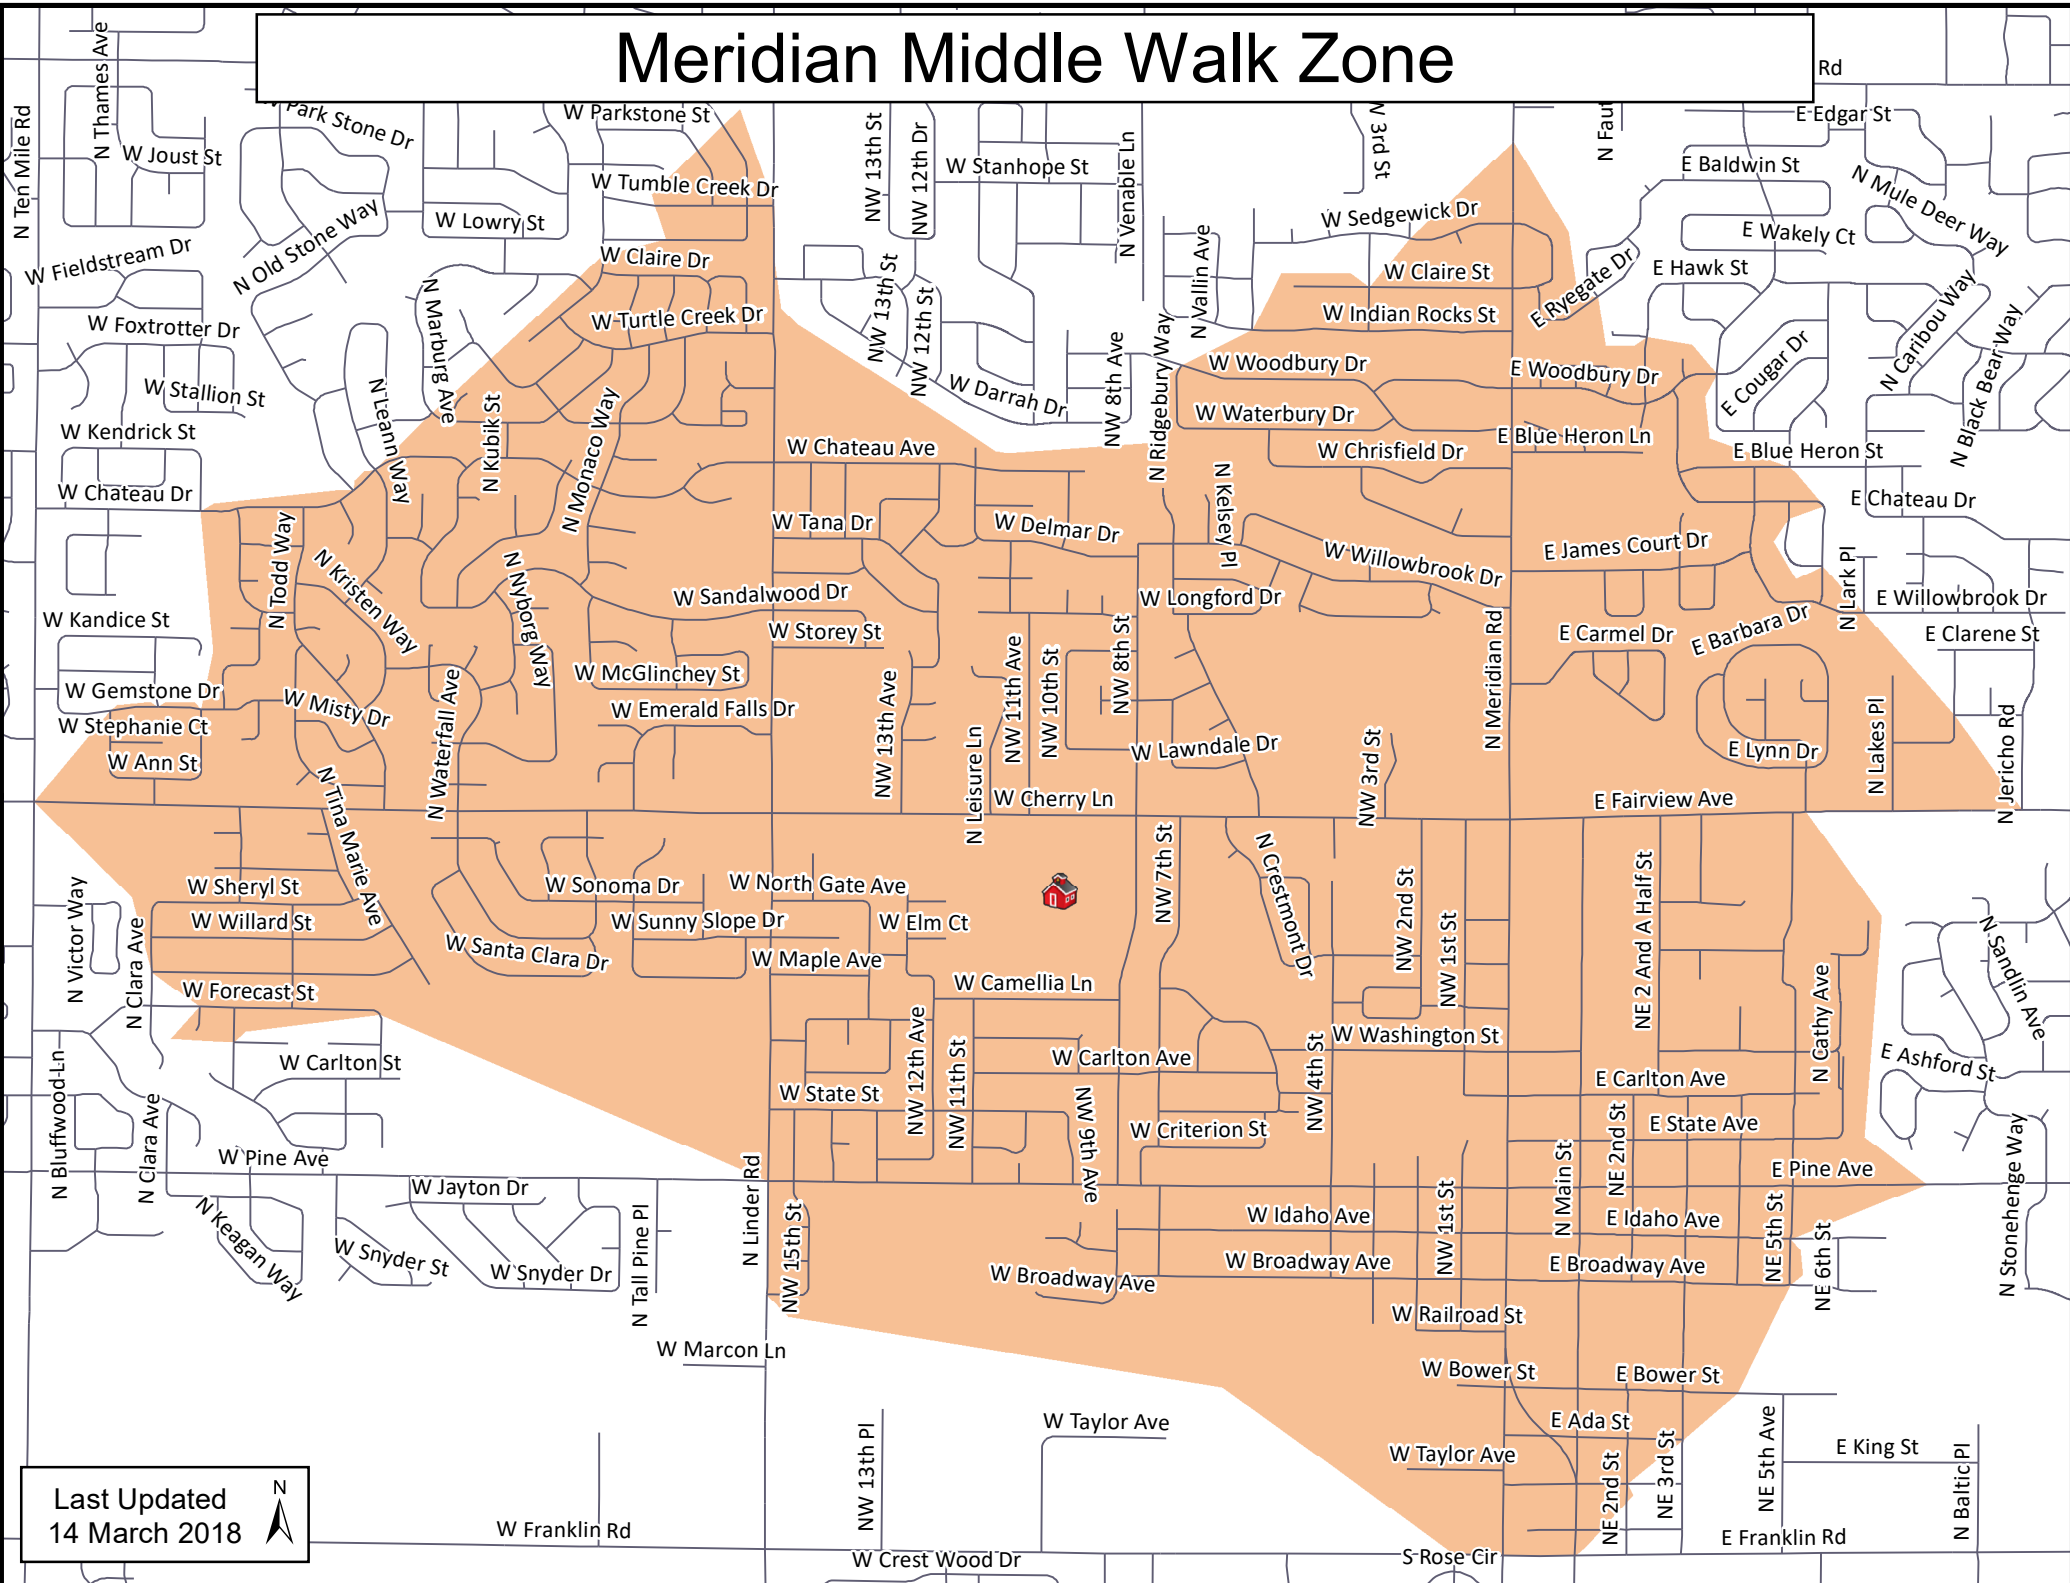

# Meridian Middle Walk Zone

Last Updated  
14 March 2018

W Franklin Rd

W Crest Wood Dr

S Rose Cir

E Franklin Rd

N Baltic Pl