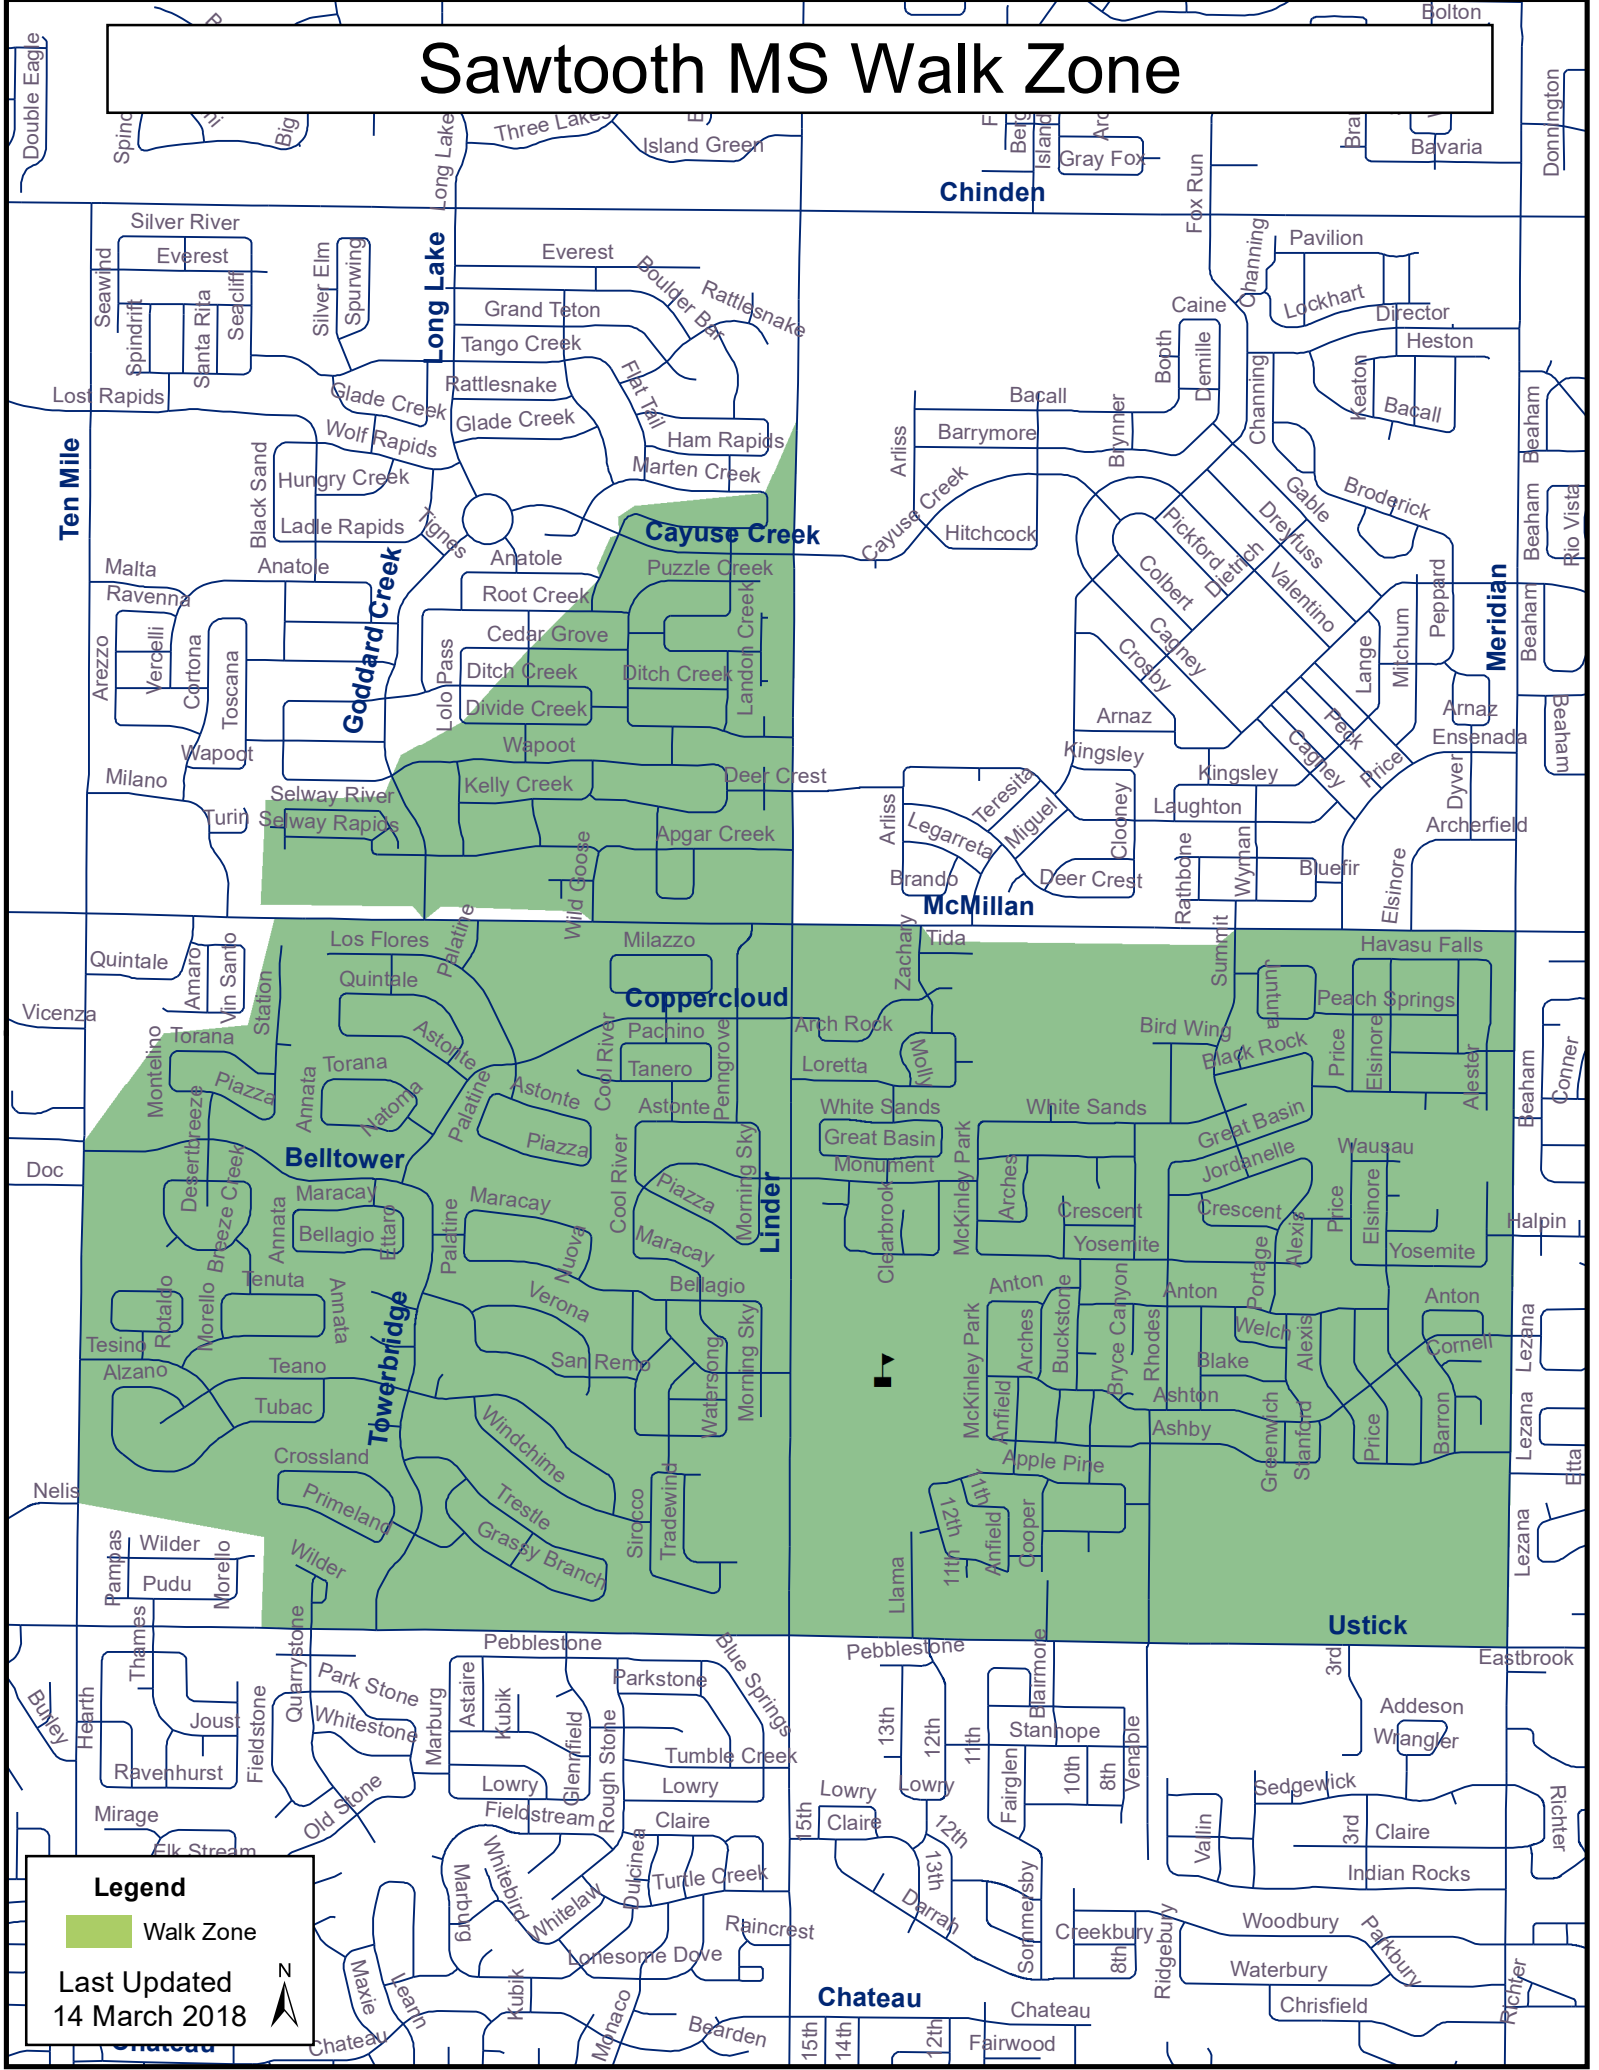

Sawtooth MS Walk Zone

Legend

- Walk Zone

Last Updated
14 March 2018