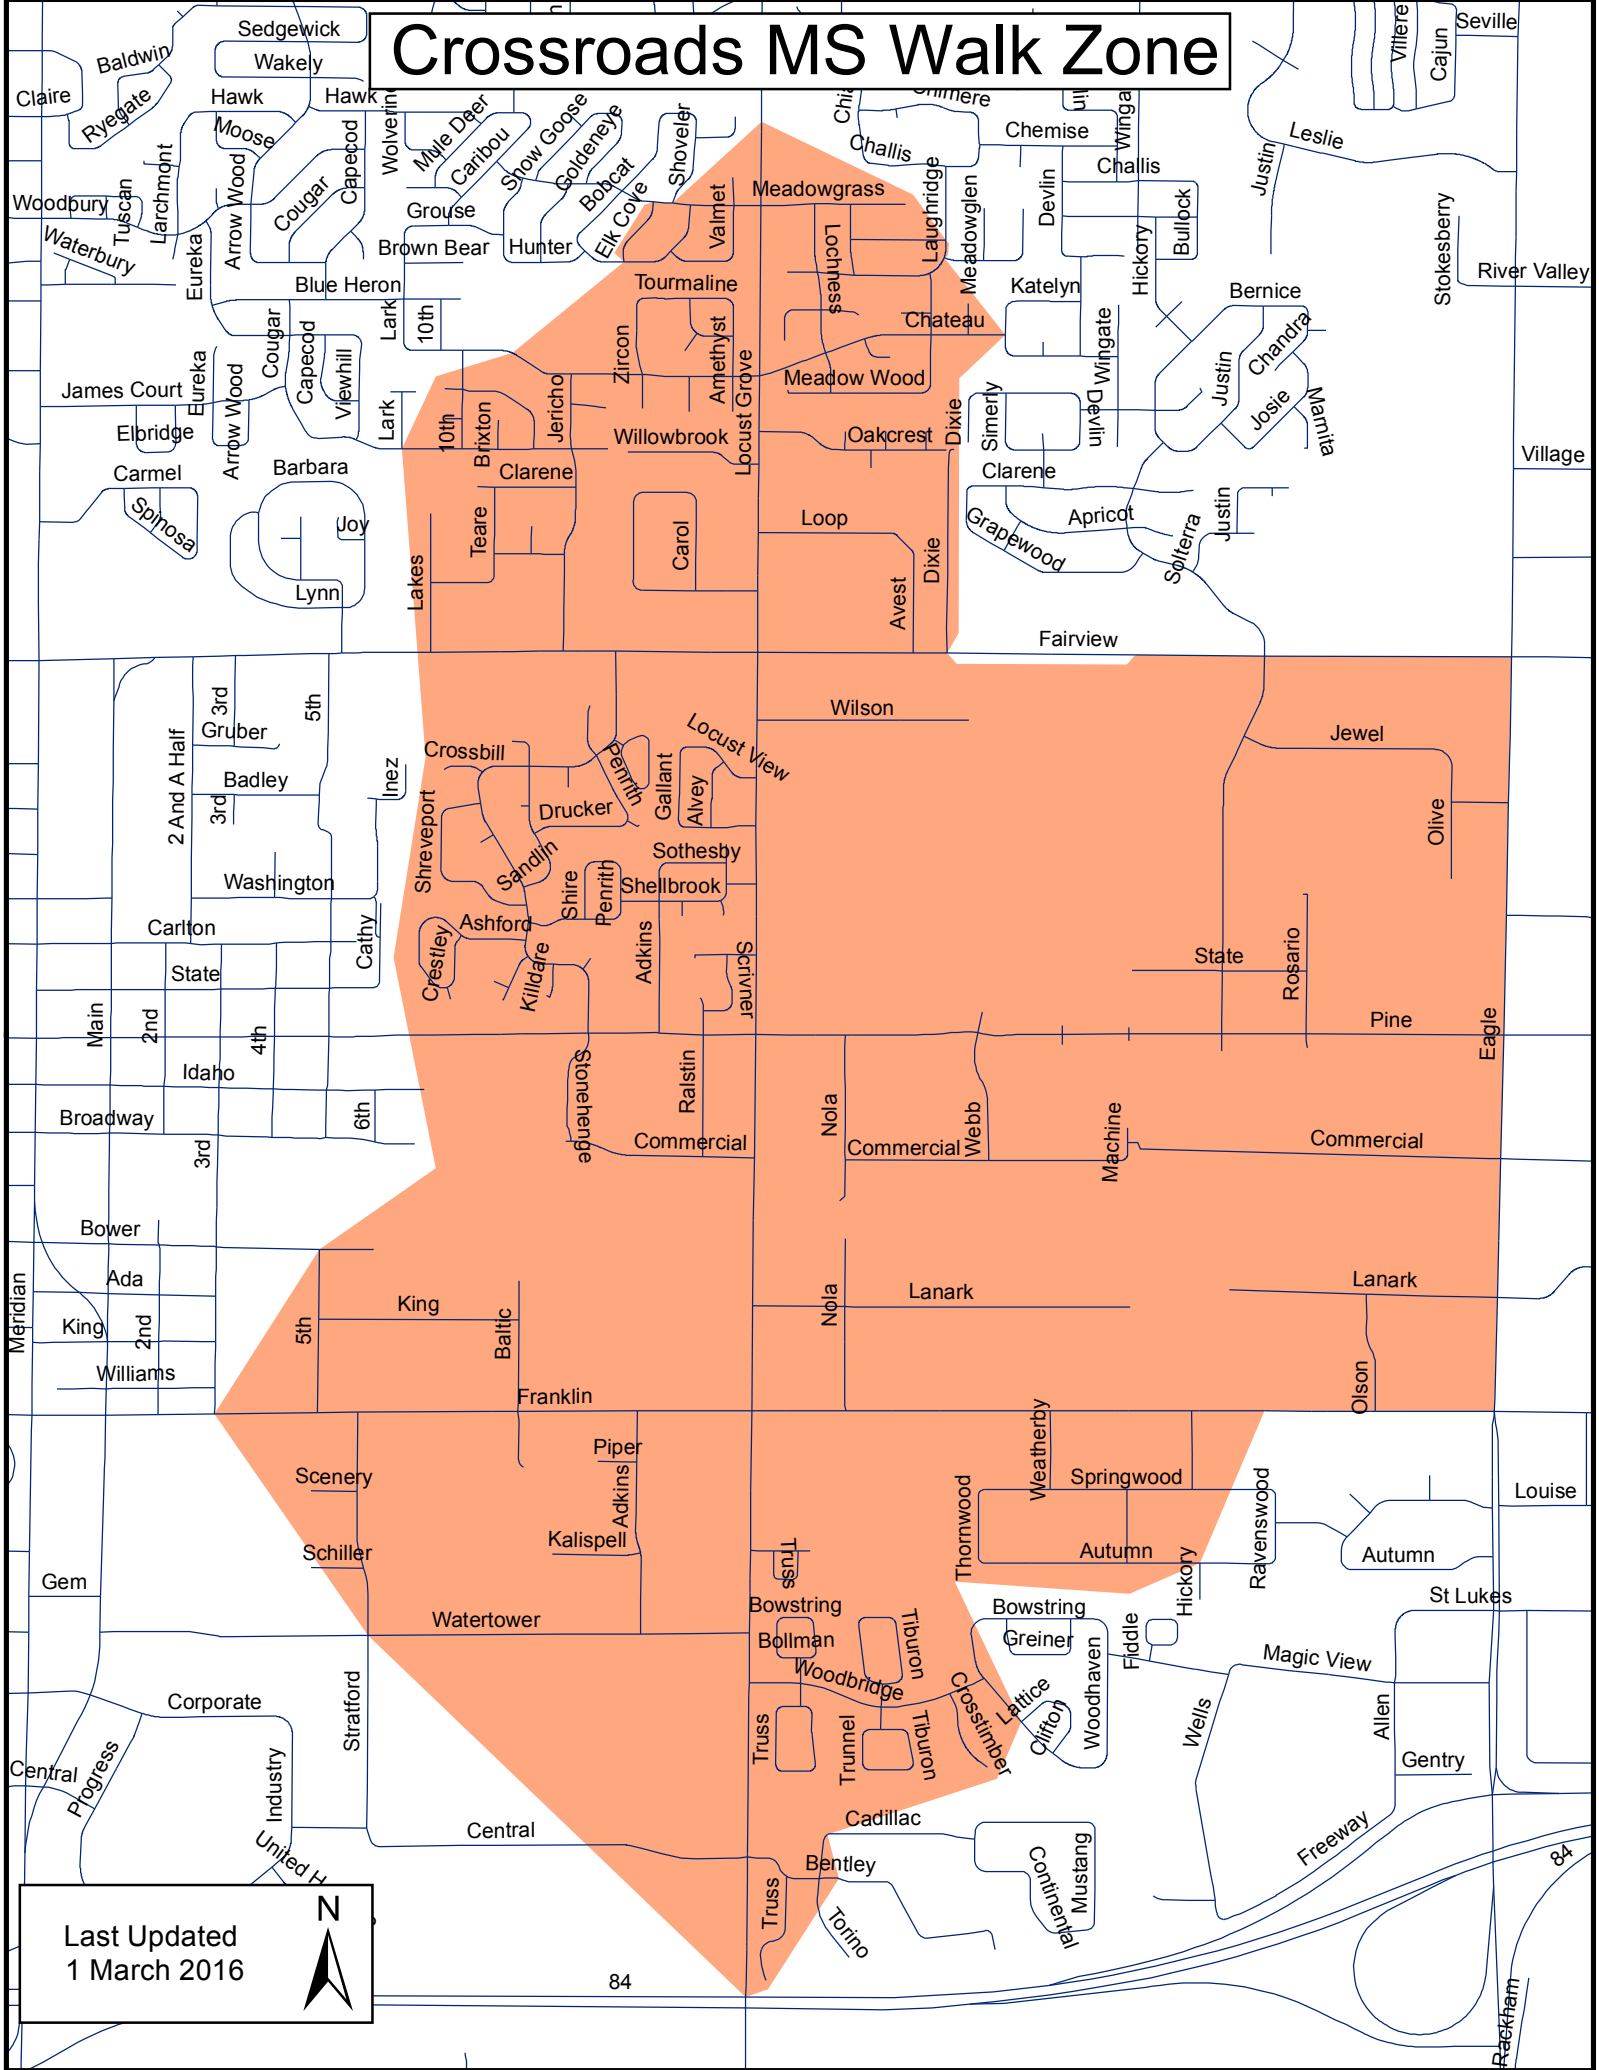

Crossroads MS Walk Zone

Last Updated
1 March 2016

84

84

Freeway