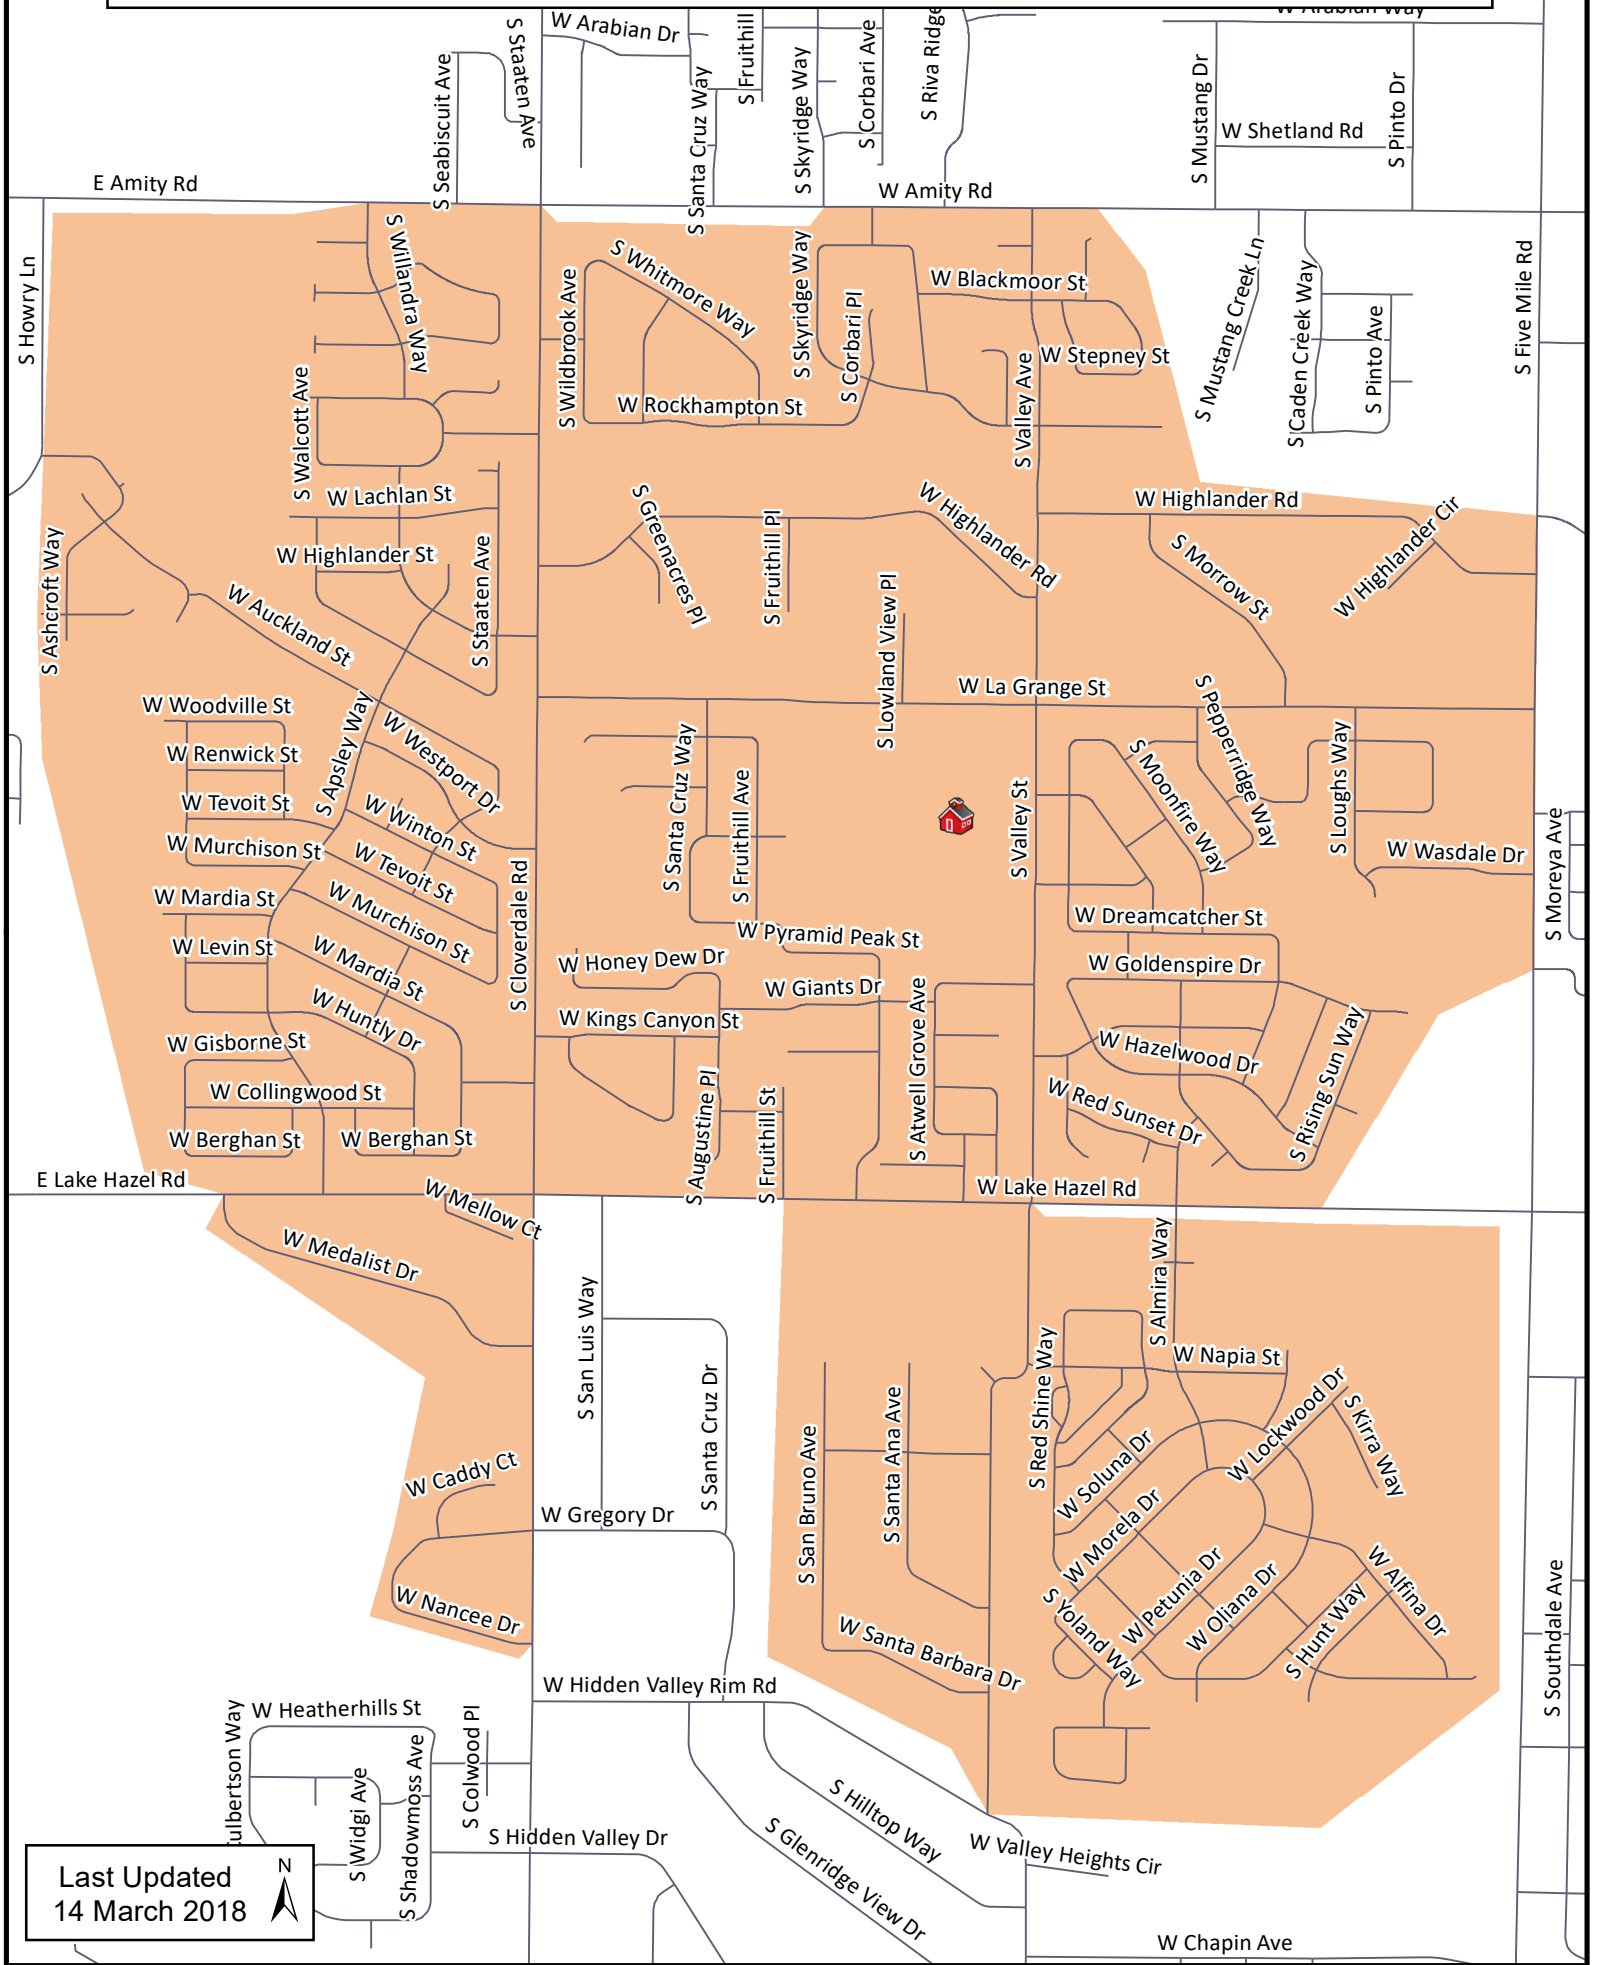

Lake Hazel Middle Walk Zone

Last Updated
14 March 2018