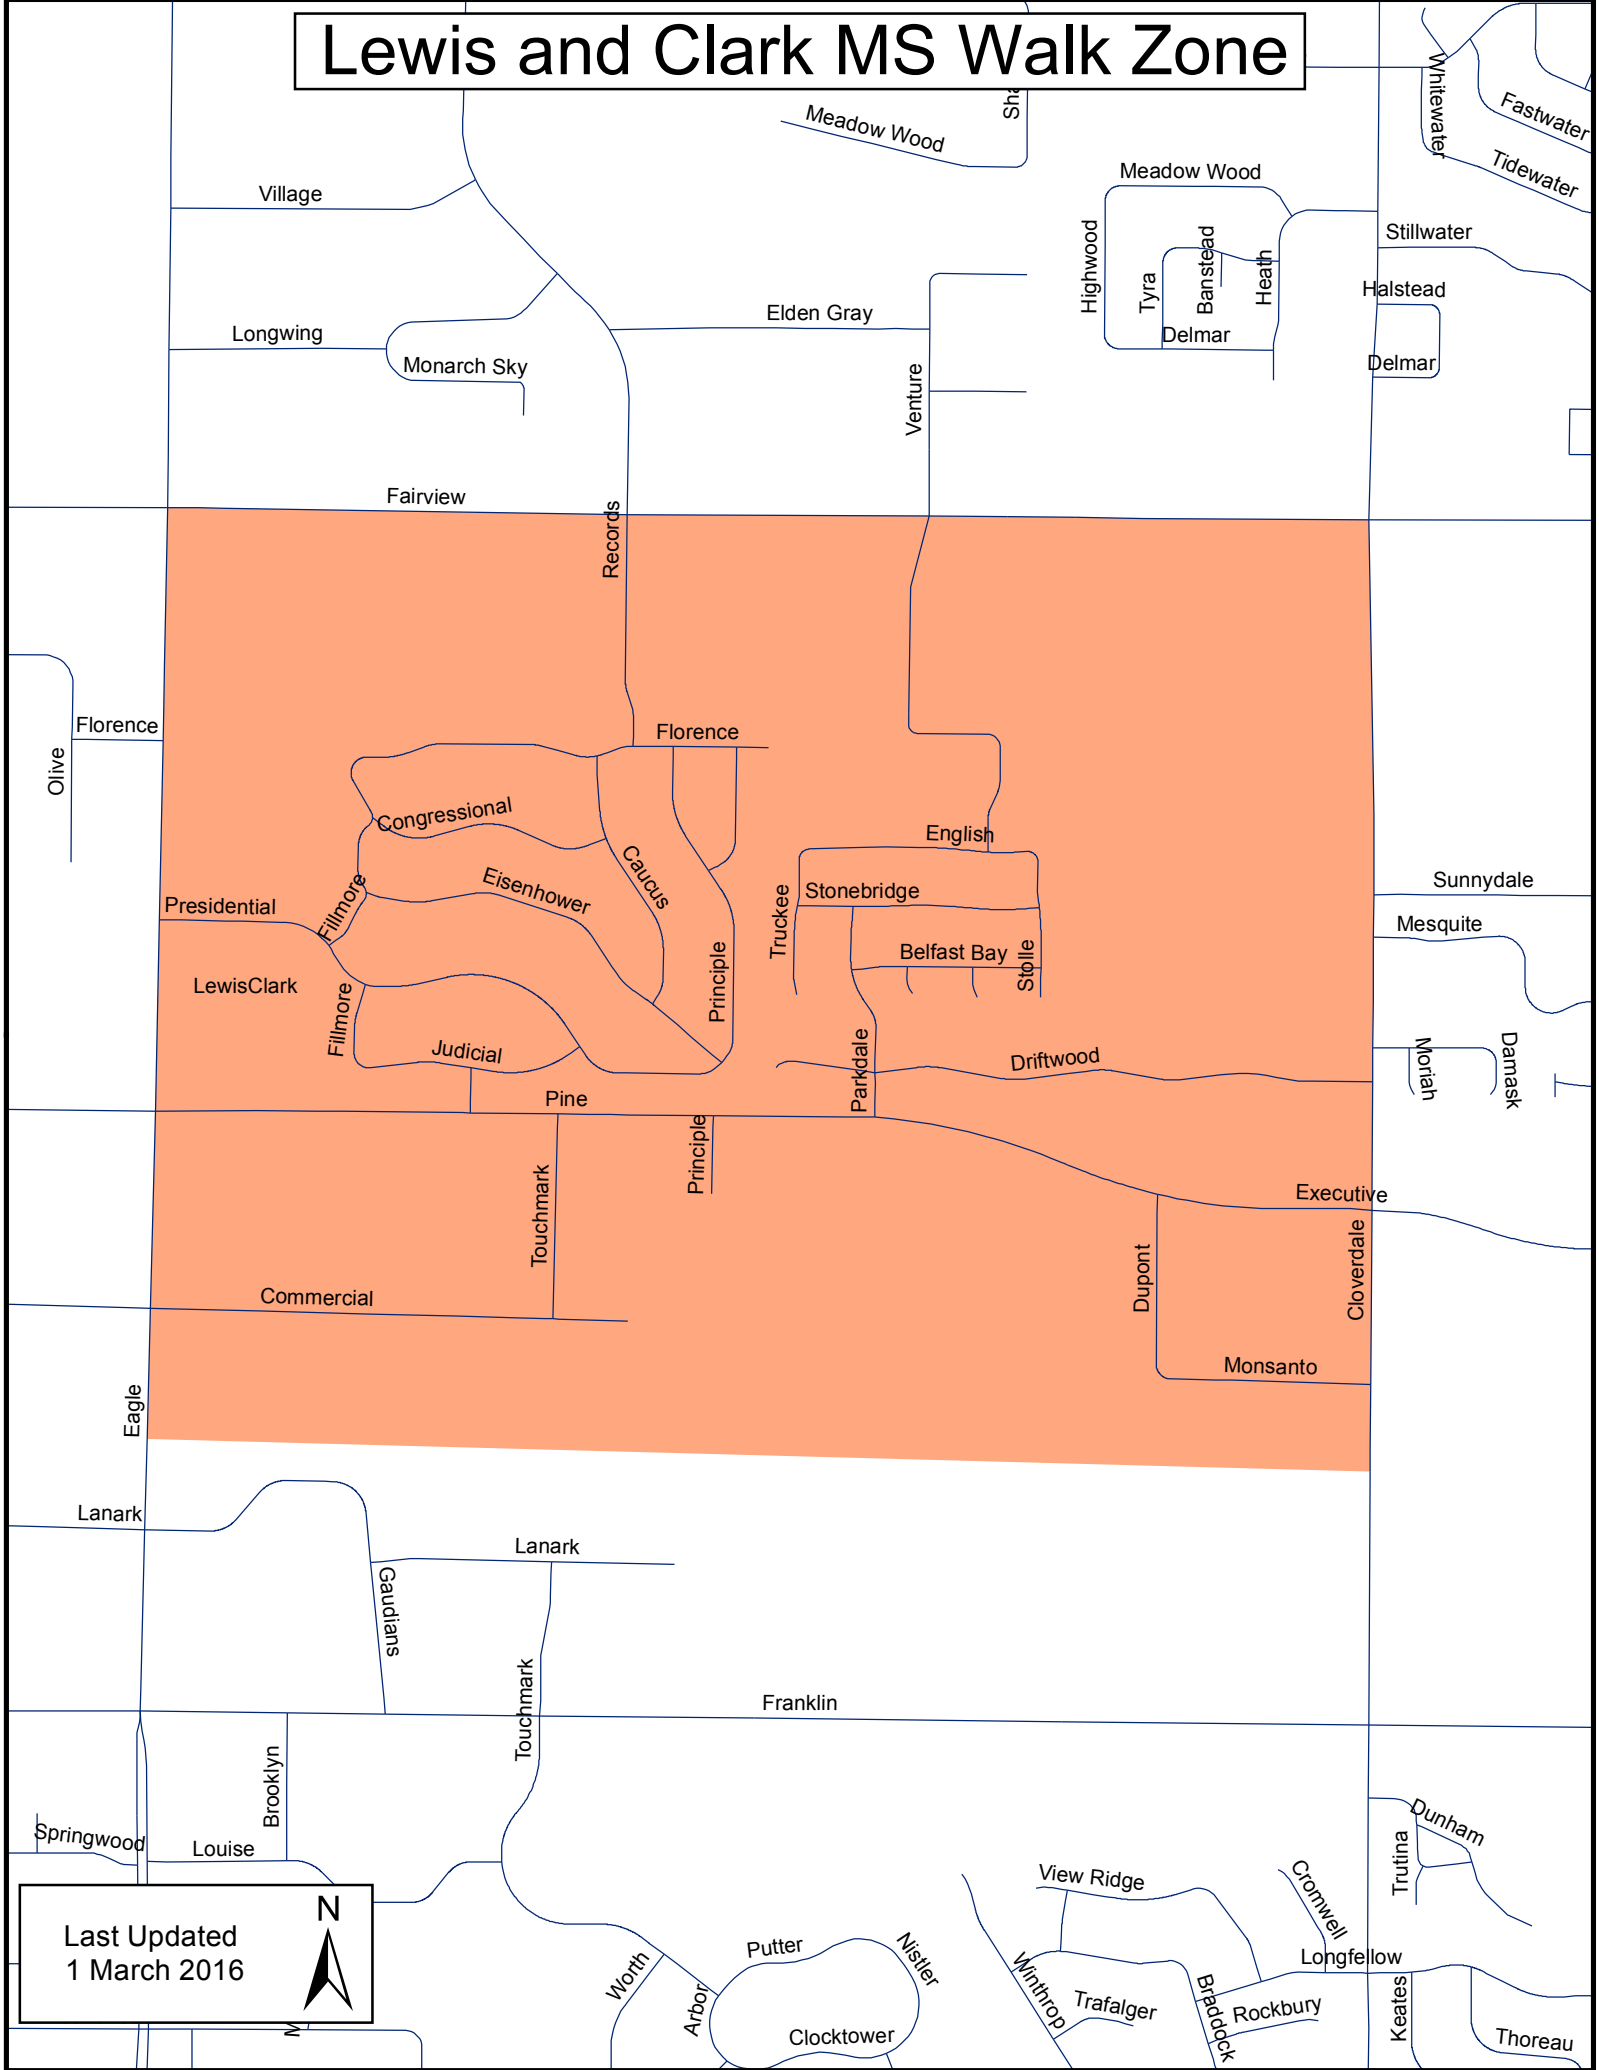

Lewis and Clark MS Walk Zone

Last Updated
1 March 2016