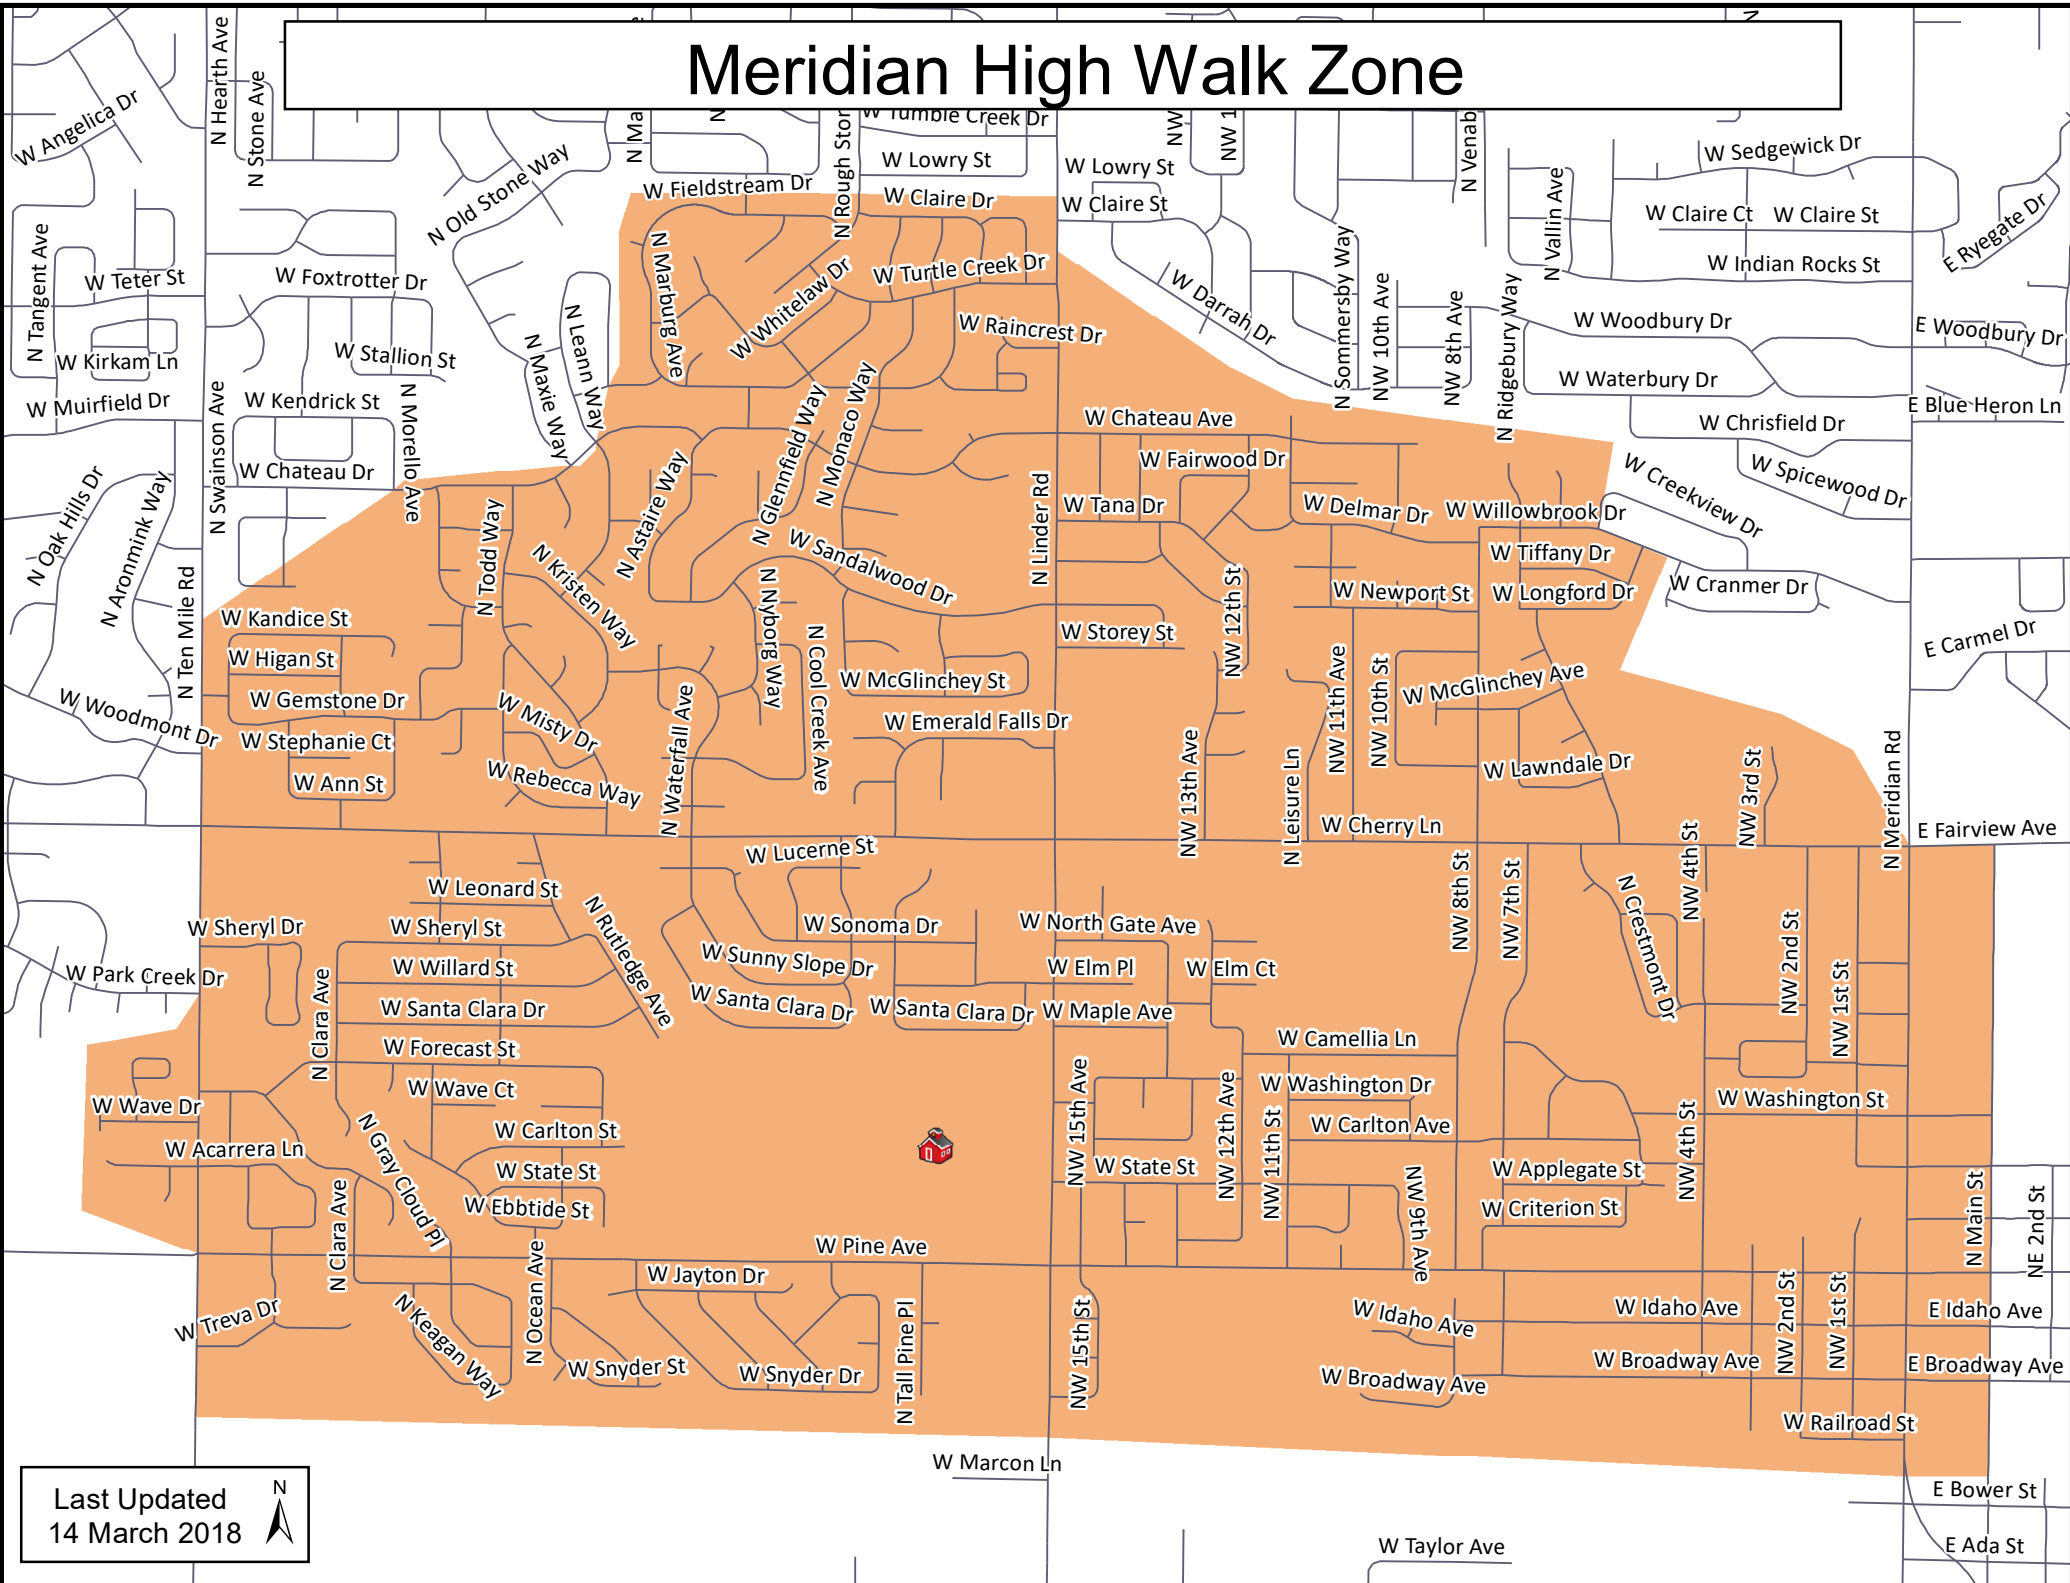

# Meridian High Walk Zone

Last Updated  
14 March 2018