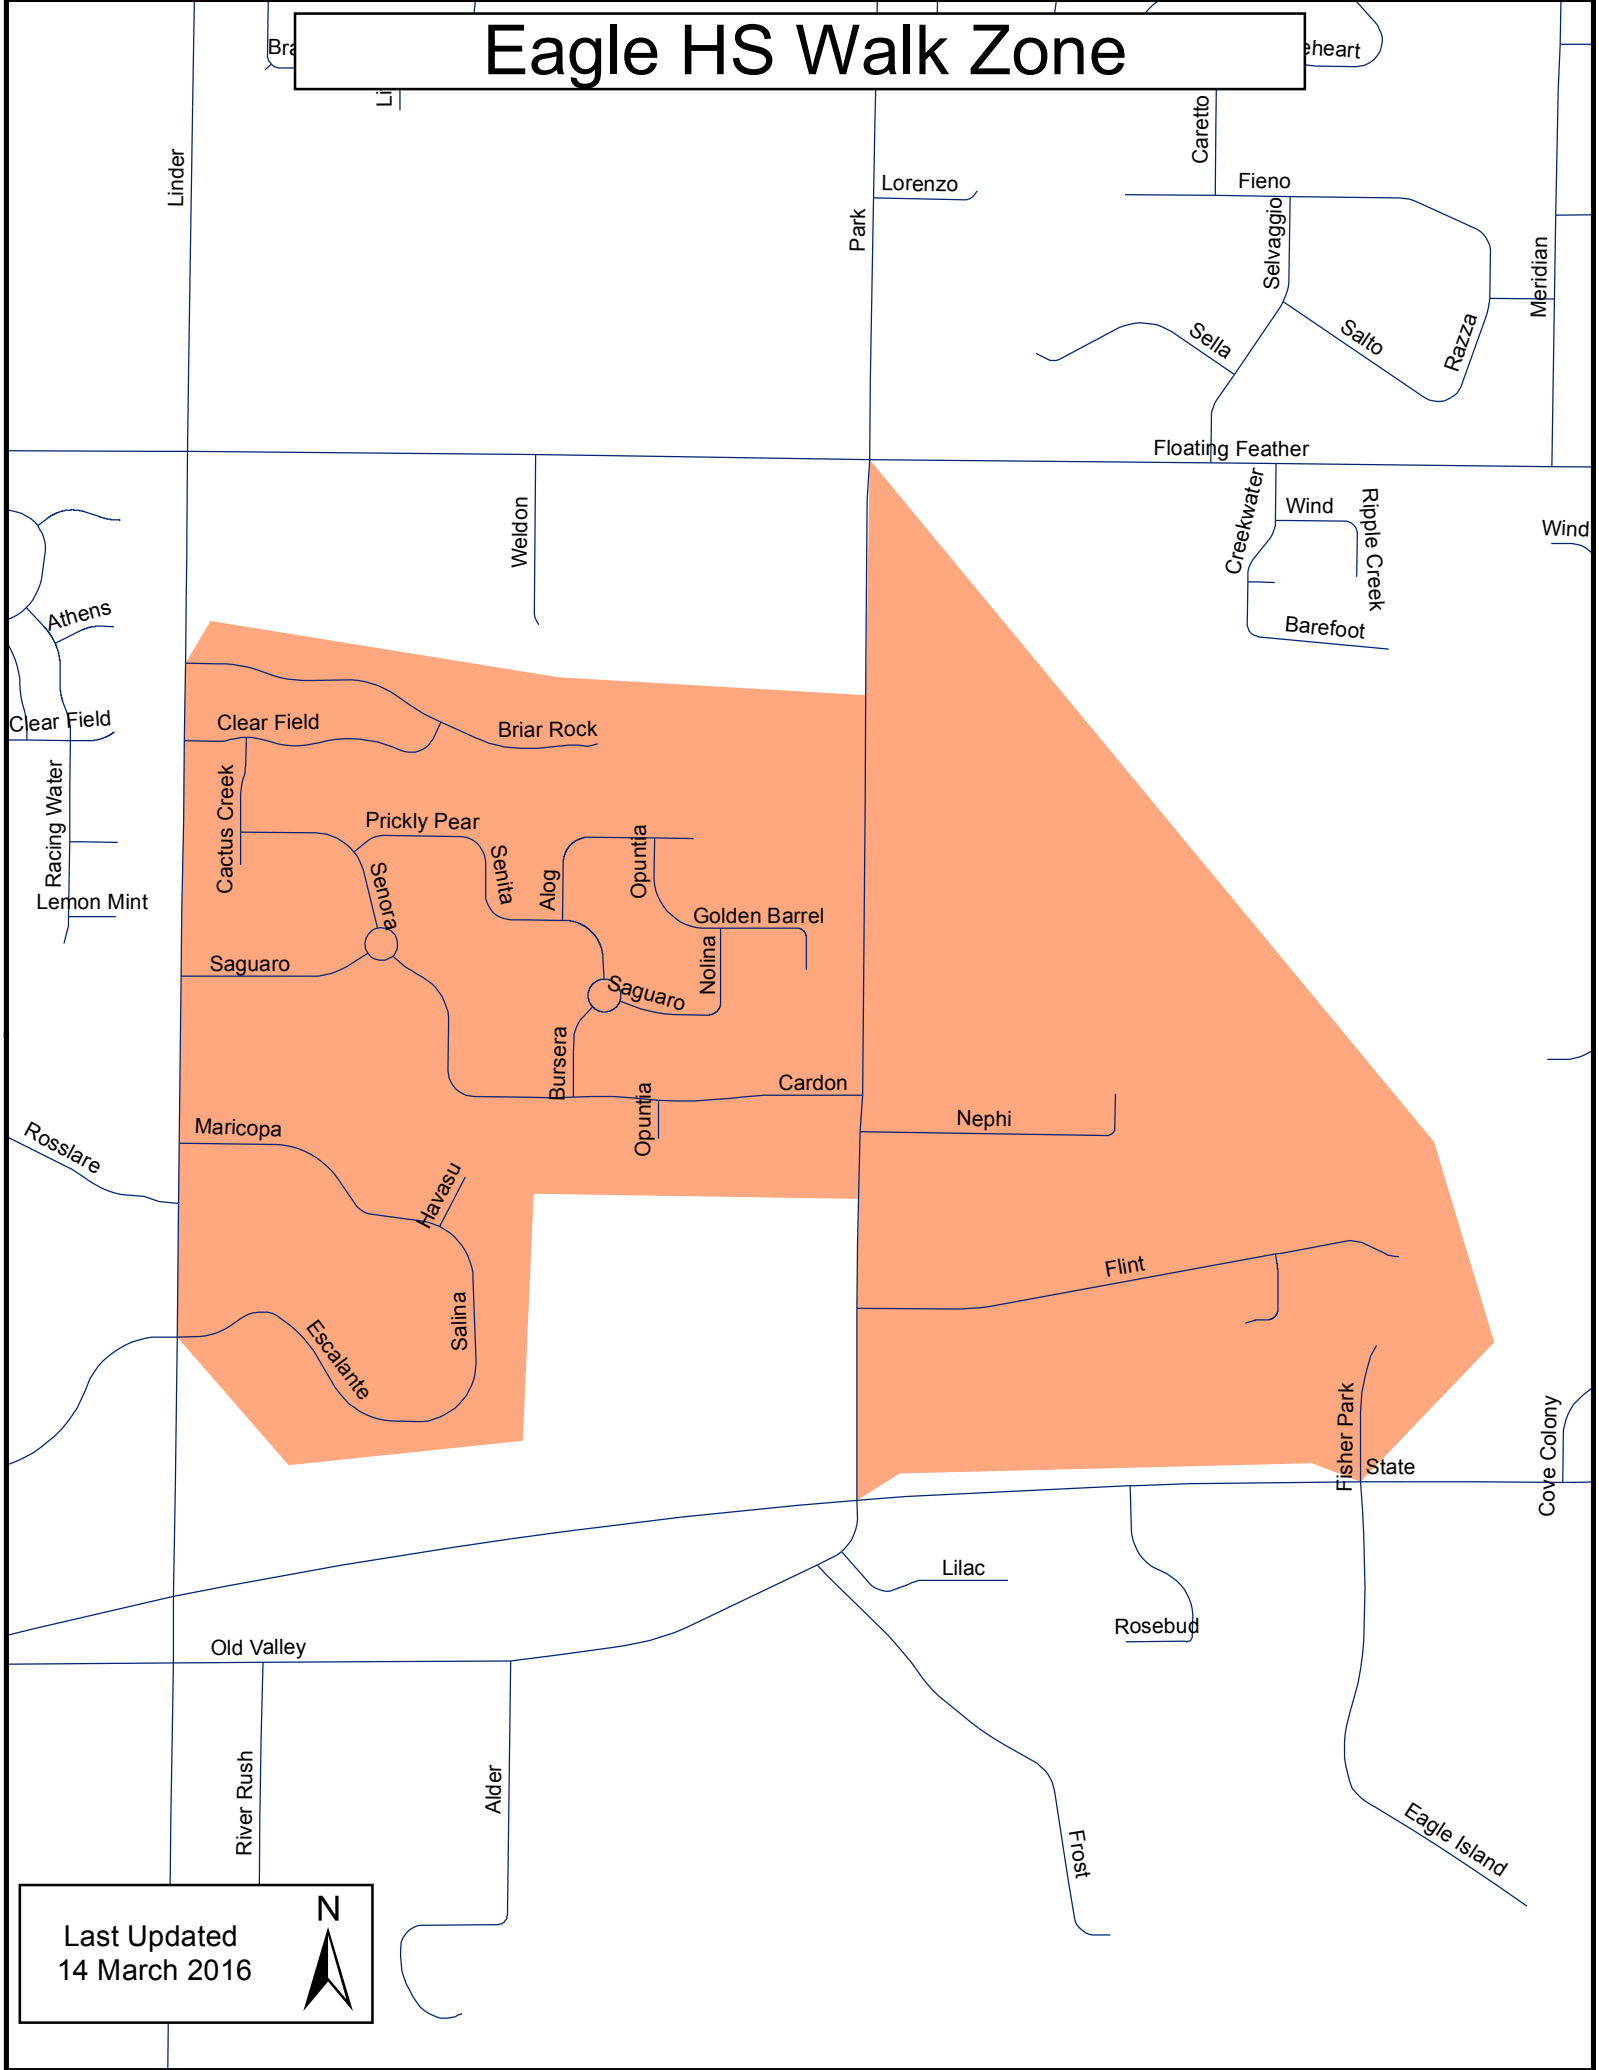

Eagle HS Walk Zone

Last Updated
14 March 2016