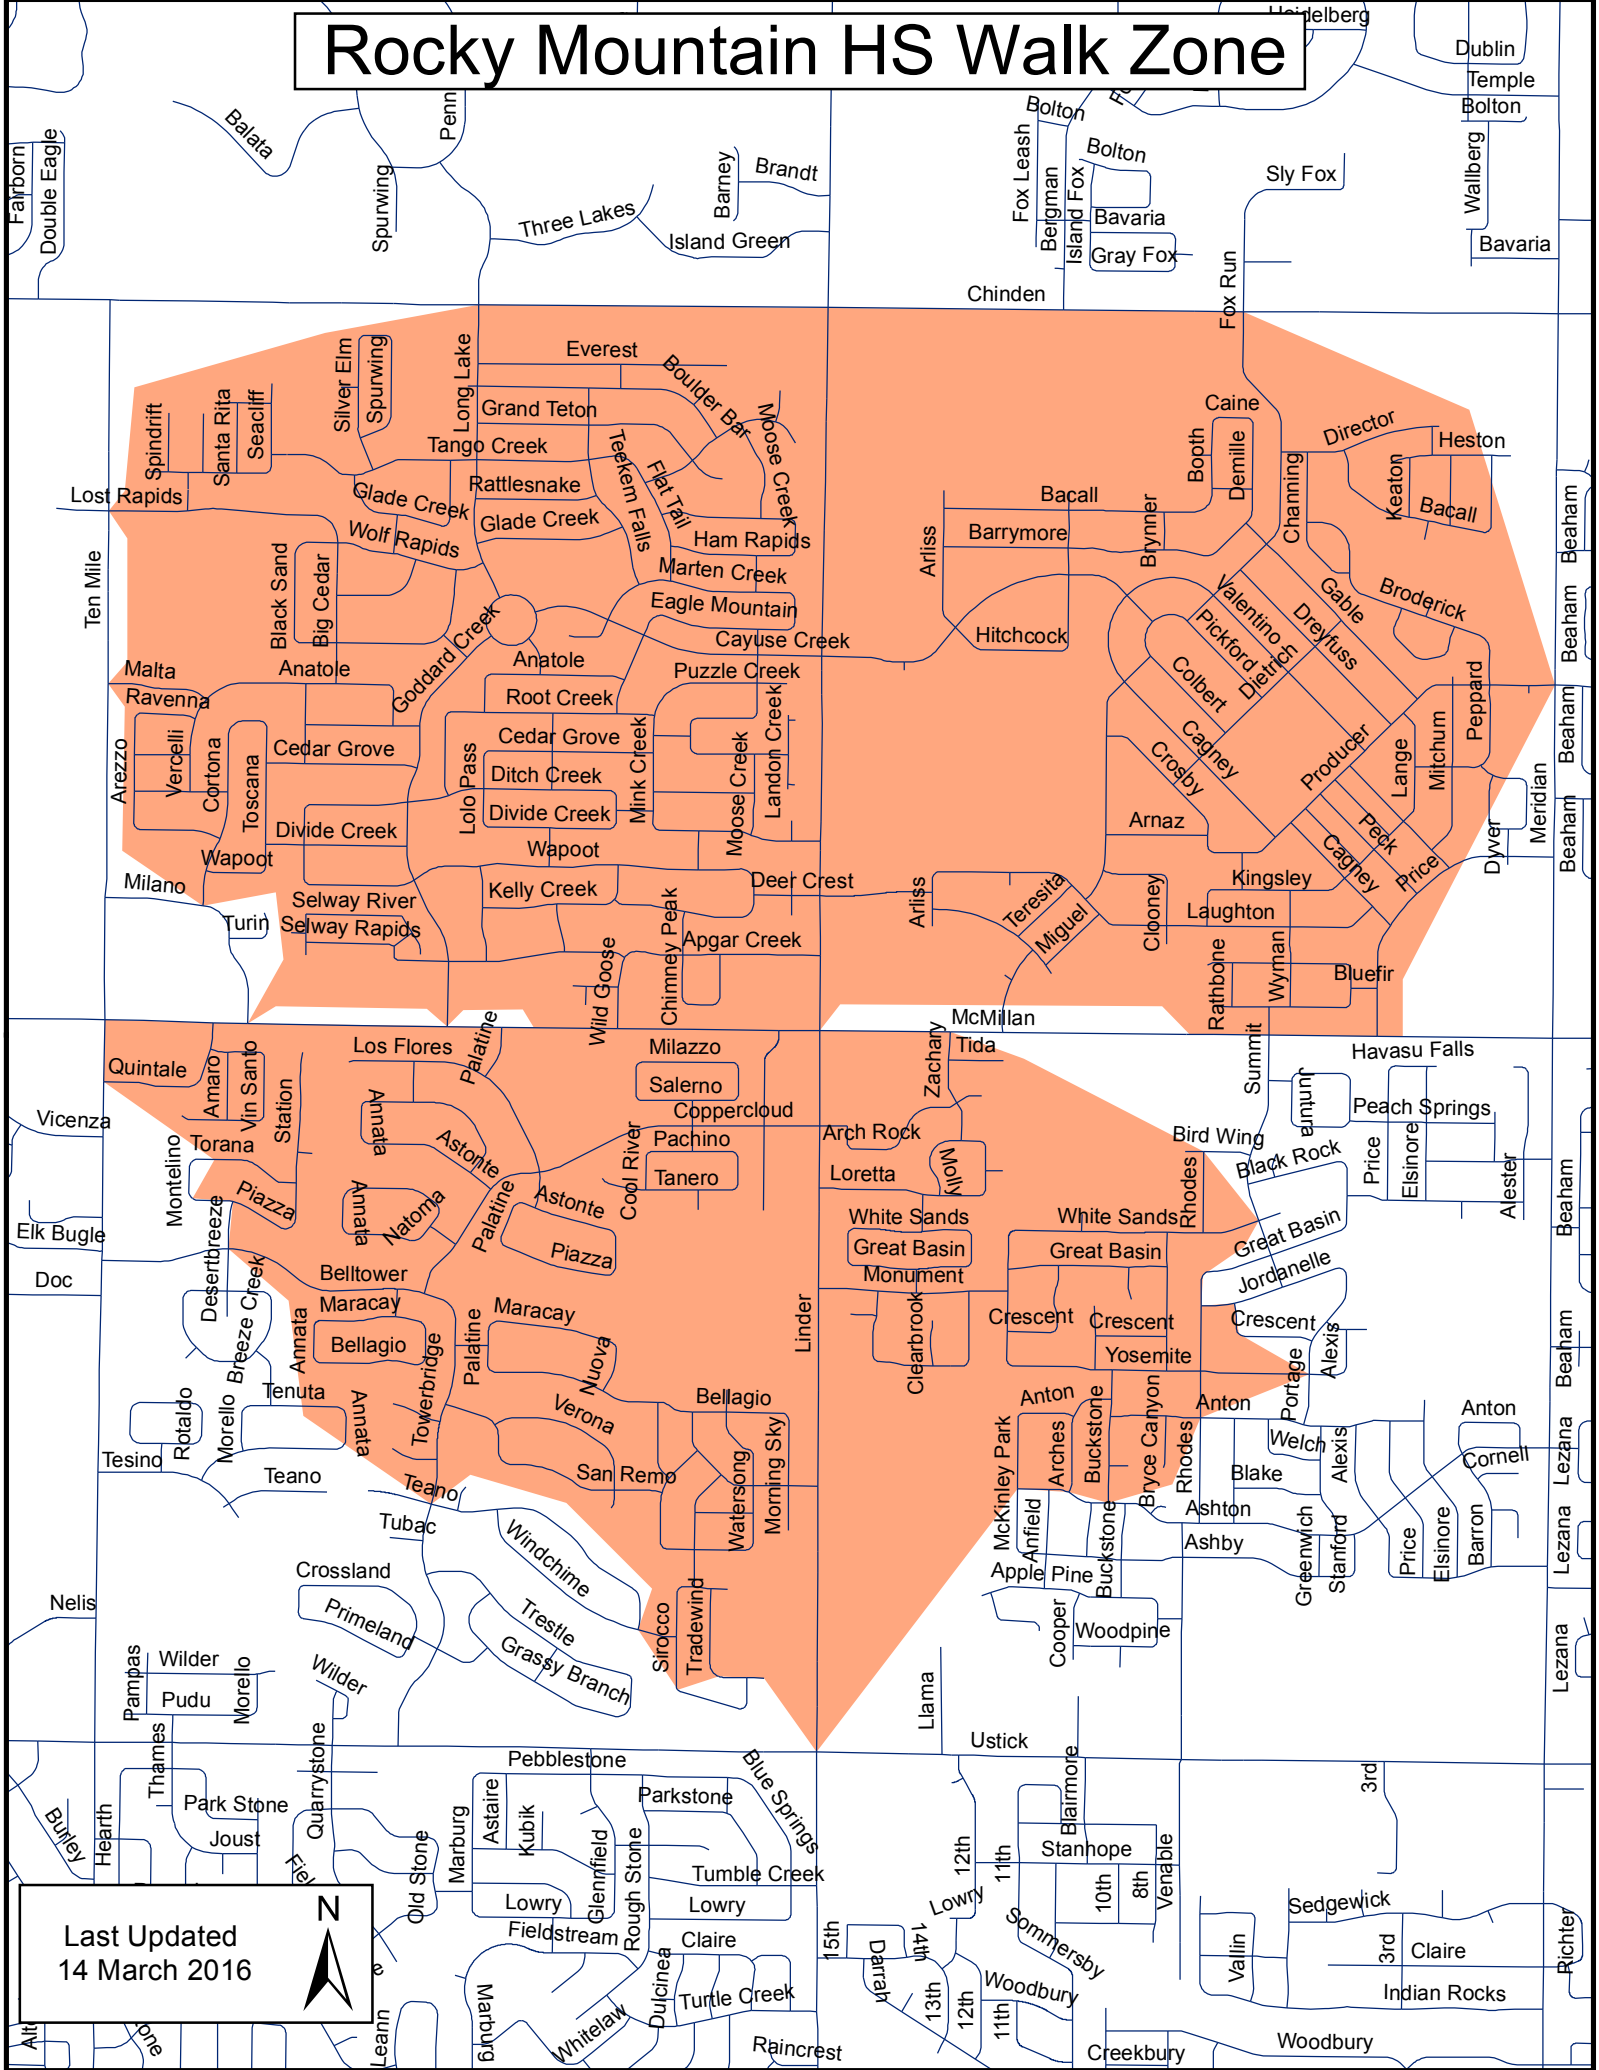

Rocky Mountain HS Walk Zone

Last Updated
14 March 2016