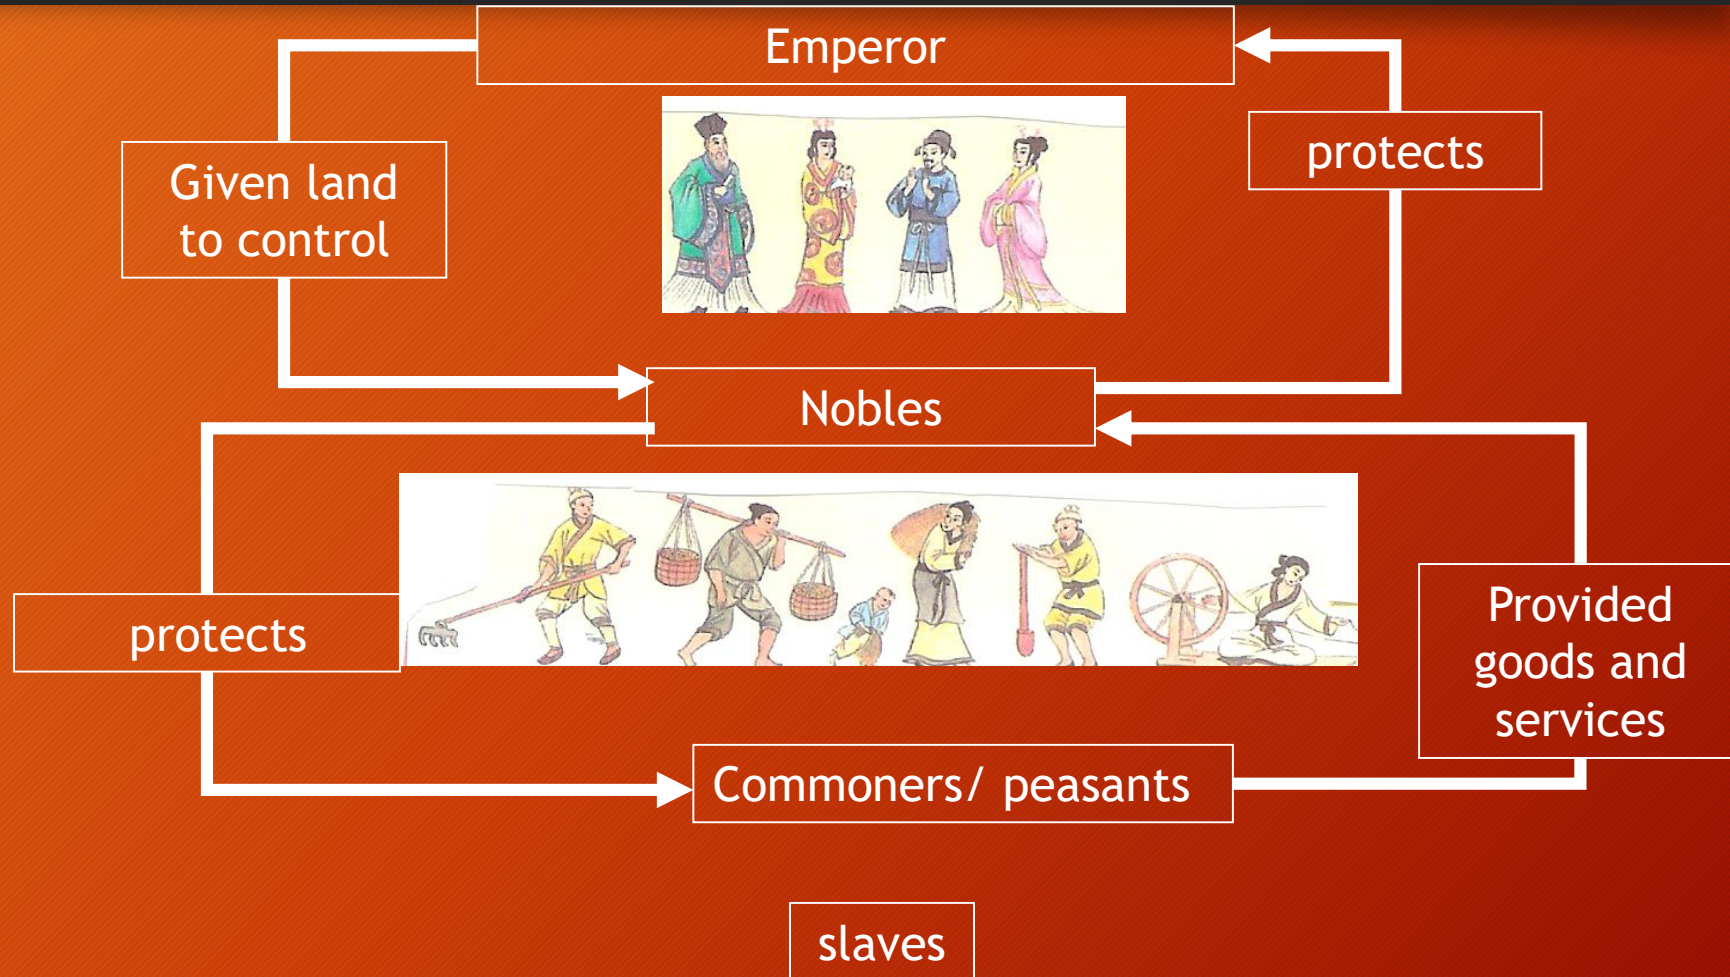

Early Dynasties of China

Shang Dynasty

1600 BCE - 1046 BCE

Location:

developed along the Huang He River

Dynasty:

ruling power is passed to family members

First dynasty with written and archaeological proof.

Natural Resources:

items found in nature

- jade
- marble
- copper
- lead
- tin

Technologies:

Calendar

Instruments

Bronze: weapons, vases, ritual vessels

Art work:

Chinese Writing:

Pictographs: picture writing
the bases of Chinese

Zhou Dynasty

- Mandate of Heaven:

The right to rule by Heaven

Granted by virtues: good qualities

Natural Resources	Achievements
Copper, lead, tin	Ritual vessels
jade	artwork
Iron ore	Agricultural tools, weapons
	Irrigation ; roads
	Bronze
	coins

Feudal system: a system to maintain order

Add the following terms to your index

Nobels: page 25 zhou

Peasants: page 25 zhou

Shang: page 25

Zhou: page 25